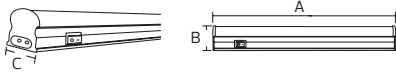

Power
6W

Luminous Flux
273 lm

176-265V/50-60Hz Average Life:20.000 Hrs

Sizes (mm)
A:285 B:37
C:31

Price
8,75 €

Box Qty
50

OMEGA-9

052-002-0060

SMD LED

LINKABLE