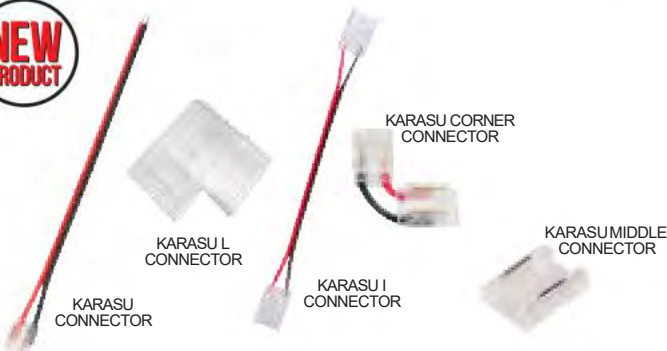

LED STRIP CONNECTOR

220V/12-24V 10pcs Connector

Product	Price	Box Qty
KARASU CONNECTOR/081-039-0011	2,25 €	2000
KARASU L CONNECTOR/081-039-0012	2,75 €	1500
KARASU I CONNECTOR/081-039-0013	3,00 €	2000
KARASU CORNER CONNECTOR/081-039-0014	3,00 €	1500
KARASU MIDDLE CONNECTOR/081-039-0015	2,25 €	2000
KARASU RGB CONNECTOR/081-039-0016	2,75 €	1000
KARASU RGB MIDDLE CONNECTOR/081-039-0017	2,50 €	1000