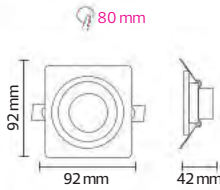

AZELYA

AZELYA-1	015-048-0001
Price	Box Qty
3,00 €	100

AZELYA-2	015-048-0002
Price	Box Qty
3,25 €	100

AZELYA-3	015-048-0003
Price	Box Qty
6,00 €	50

AZELYA-4	015-048-0004
Price	Box Qty
8,75 €	50

Lamp Holder not included
Max. 10W LED