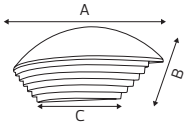

SPARTA-1

076-085-0006

SMD LED

85-265V /50-60Hz Average Life:30.000 Hrs

Power 6 W	Luminous Flux 350 lm	Sizes (mm) A:300 B:130 C:85	Price 57,50€	Box Qty 10
--------------	-------------------------	-----------------------------------	------------------------	---------------