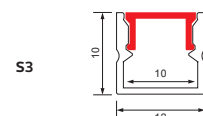

Product	Lenght	Body Color	Price	Box Qty
PROFILE-S4/120-002-1004	2M	SILVER/BLACK/WHITE	13,50 €	60
PROFILE-S4/120-002-0004	3M	SILVER/BLACK/WHITE	19,50 €	60
PROFILE-BS4/120-002-0014	3M	BLACK/WHITE	4,75 €	50
PROFILE-S5/120-002-1005	2M	SILVER/BLACK/WHITE	35,50 €	16
PROFILE-S5/120-002-0005	3M	SILVER/BLACK/WHITE	52,50 €	16
PROFILE-BS5/120-002-0015	3M	BLACK/WHITE	5,95 €	50