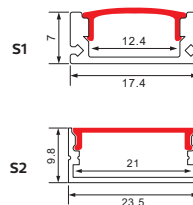

Product	Lenght	Body Color	Price	Box Qty
PROFILE-S1/120-002-1001	2M	SILVER/BLACK/WHITE	10,25 €	80
PROFILE-S1/120-002-0001	3M	SILVER/BLACK/WHITE	14,75 €	80
PROFILE-BS1/120-002-0011	3M	BLACK/WHITE	1,75 €	50
PROFILE-S2/120-002-1002	2M	SILVER/BLACK/WHITE	12,00 €	60
PROFILE-S2/120-002-0002	3M	SILVER/BLACK/WHITE	17,50 €	60
PROFILE-BS2/120-002-0012	3M	BLACK/WHITE	2,75 €	50
PROFILE-S3/120-002-1003	2M	SILVER/BLACK/WHITE	9,50 €	100
PROFILE-S3/120-002-0003	3M	SILVER/BLACK/WHITE	13,50 €	100
PROFILE-BS3/120-002-0013	3M	BLACK/WHITE	1,75 €	100