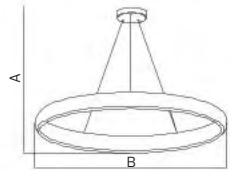

ESSENCE-30

019-070-0030

SMD LED

Power 30 W	Luminous Flux 1800 lm	180-240 V /50-60Hz Average Life:30.000 Hrs	Sizes (mm) A:1200 B:400	Price 175,50 €	Box Qty 1			

ESSENCE-48

019-070-0048

SMD LED