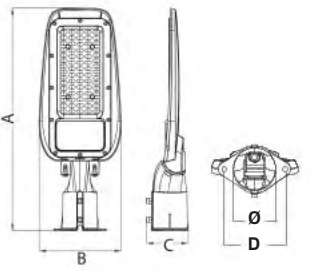

FLORIDA-150

074-014-0150

A+G E SMD LED

GREY - 6400K
8 683684 225963

Power 150W	Luminous Flux 17600 lm	100-265V /50-60Hz Average Life:40.000 Hrs	Sizes (mm) A:553 B:212 C:84 D:96 Ø:60	Price 117,50 €	Box Qty 10

FLORIDA-200

074-014-0200

A+G E SMD LED