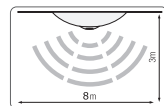

Detect Distance: 8m (max) Timing Adjustment Range: 15-270sn Luminary Adjustment Range: 2-240 Lux Operating Temperature: -20°/+75°

Sizes (mm) A:300 B:105	Price 32,50 €	Box Qty 10