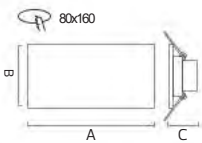

Power
Max. 10W LED

Lamp Holder not included

Sizes (mm)
A:92 B:92 C:37

Price
10,50 €

Box Qty
100

PAMUK-3

015-062-0003