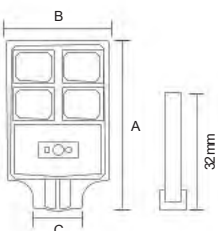

COMPACT PRO-40

074-010-1040

SMD LED

pole included