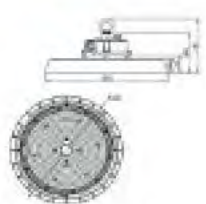

MAGNUS-200
3 CCT

063-012-0200

SMD LED