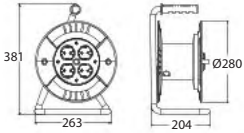

310.130.302

2.5 mm² 2000W/230V~

230V~/50-60Hz 20 Meters Cable Length 3x1.5mm² 4 Sockets Overload Protection

Power Max. 2000W	Price 95,00 €	Box Qty 1