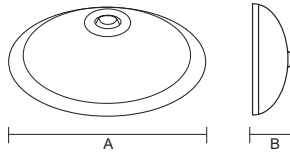

Detect Distance: 8m (max) Timing Adjustment Range: 15-270sn Luminary Adjustment Range: 2-240 Lux Operating Temperature: -20°/+75°

Sizes (mm) A:300 B:105	Price 22,50 €	Box Qty 10

360-2 | 400-002-112