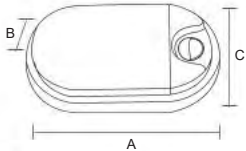

Detection Distance: Max.9m (<24°C)
Ambient Light: <3-2000LUX (adjustable)
Working Delay: Min.10 sec ± 3 sec
Max.5min ± 1sec
Installation Height: 1.8-2.5m
Detection Motion Speed: 0.6-1.5m/s