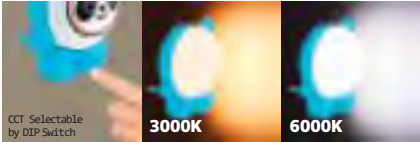

ANDY 2CCT

085-006-0001

SMD LED

CCT ADJUSTABLE