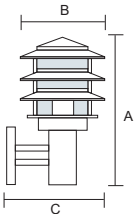

KAYIN-2

075-003-0002