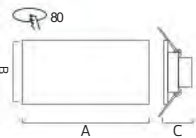

Power Max. 10W LED	Lamp Holder not included	Sizes (mm) A:90 B:90 C:55	Price 7,95 €	Box Qty 100	

MINT-3

015-063-0003