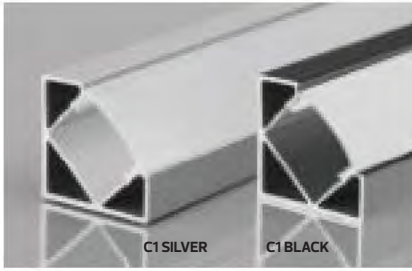

PROFILE

CORNER TYPE

FILEXIBLE TYPE

0.7mm

Product	Lenght	Body Color	Price	Box Qty
PROFILE-C1/120-003-1001	2M	SILVER/BLACK/WHITE	13,50 €	60
PROFILE-C1/120-003-0001	3M	SILVER/BLACK/WHITE	17,75 €	100
PROFILE-BC1/120-003-0011	3M	BLACK/WHITE	1,75 €	24
PROFILE-F1/120-004-1001	2M	SILVER/BLACK/WHITE	8,00 €	120
PROFILE-F1/120-004-0001	3M	SILVER/BLACK/WHITE	11,50 €	120
PROFILE-BF1/120-004-0011	3M	BLACK/WHITE	2,50 €	24