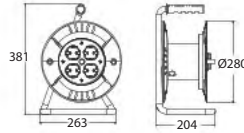

310.120.302

2.5 mm² 2000W/230V~

310.130.302

2.5 mm² 2000W/230V~

230V~/50-60Hz 20 Meters Cable Length 3x1.5mm² 4 Sockets Overload Protection

Power Max. 2000W	Price 95,00 €	Box Qty 1

230V~/50-60Hz 20 Meters Cable Length 3x1.5mm² 4 Sockets Overload Protection

Power Max. 2000W	Price 130,00 €	Box Qty 1

310.140.302

2.5 mm² 2000W/230V~

230V~/50-60Hz 40 Meters Cable Length 3x1.5mm² 4 Sockets Overload Protection

Power Max. 2000W	Price 165,00 €	Box Qty 1