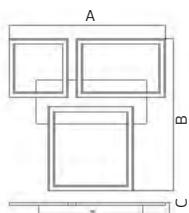

VENEZIA

019-057-0040

SMD LED