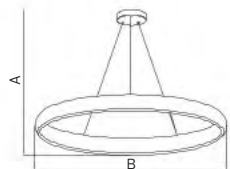

ESSENCE-30

019-070-0030

SMD LED

Power 30 W	Luminous Flux 1800 lm	180-240 V /50-60Hz Average Life:30.000 Hrs	Sizes (mm) A:1200 B:400	Price 175,50 €	Box Qty 1			

ESSENCE-48

019-070-0048

SMD LED

Power 48 W	Luminous Flux 2900 lm	175-265 V /50-60Hz Average Life:30.000 Hrs	Sizes (mm) A:1200 B:600	Price 215,50 €	Box Qty 1