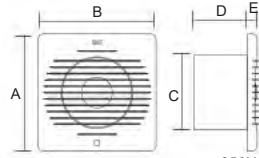

SILVER/500-040-120

250V~/50-60Hz Airflow 120 mm³/h Speed 2250 rpm /Voice 47dB

Power 15W	Sizes (mm) A:175 B:175 C:120 D:85 E:13	Price	Box Qty 20
		27,00 € (White) 29,00 € (Other)