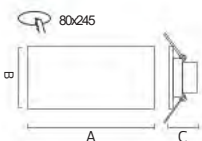

Power
Max. 10W LED

Lamp Holder not included

Sizes (mm)
A:175 B:92 C:37

Price
18,75 €

Box Qty
50

PAMUK-4

015-062-0004