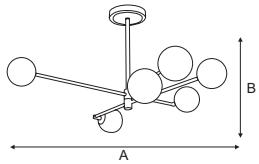

Power 4xMax. 12W LED G9	220-240V /50-60Hz Bulb not included	Sizes (mm) A:590 B:360	Price 125,50 €	Box Qty 1

TORRENT-6

021-027-0006

Power 6xMax. 12W LED G9	220-240V /50-60Hz Bulb not included	Sizes (mm) A:790 B:360	Price 185,50 €	Box Qty 1

TORRENT-8

021-027-0008