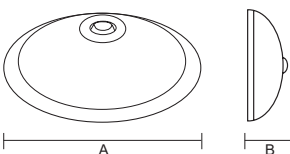

Detect Distance: 8m (max) Timing Adjustment Range: 15-270sn Luminary Adjustment Range: 2-270 Lux Operating Temperature: -20°/+75°

Sizes (mm) A:300 B:105	Price 32,50 €	Box Qty 10

360-2 | 400-000-112