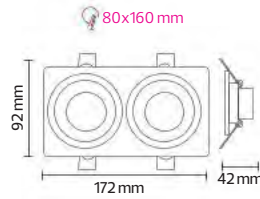

AZELYA

AZELYA-1	015-048-0001
Price	Box Qty
3,00 €	100

AZELYA-2	015-048-0002
Price	Box Qty
3,25 €	100

AZELYA-3	015-048-0003
Price	Box Qty
6,00 €	50

AZELYA-4	015-048-0004
Price	Box Qty
8,75 €	50

Lamp Holder not included
Max. 10W LED