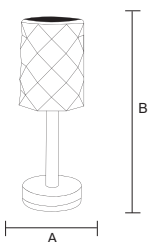

Power 1W	Luminous Flux 30 lm	5V DC Average Life:20.000 Hrs Duration Time: 3-4 Hours Charging Time: 2-3 Hours Battery: 3.7V/500mA Li-ion	Sizes (mm) A:115 B:225	Price 26,50 €	Box Qty 20