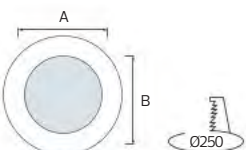

ALEXIS-24 3CCT

016-087-0024

A ↑ G F SMD LED

PLASTIC

Power 24 W	Luminous Flux 2270 lm	160-265V /50-60Hz Average Life:30.000 Hrs	Sizes (mm) A:220 B:220	Price 12,50 €	Box Qty 30			

ALEXIS-30 3CCT

016-087-0030

A ↑ G F SMD LED

PLASTIC

Power 30 W	Luminous Flux 3000 lm	160-265V /50-60Hz Average Life:30.000 Hrs	Sizes (mm) A:300 B:300	Price 20,75 €	Box Qty 20