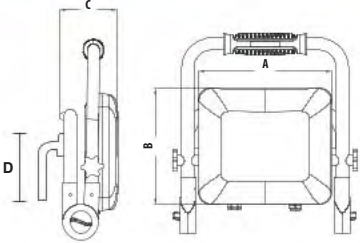

PEGASUS/W-50

068-032-0050

frameless floodlight NO DARK AREA EDITION

FRAMELESS PROJECTOR