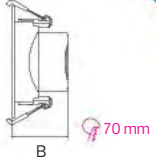

CCT ADJUSTABLE