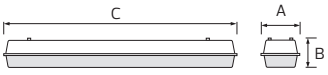

Power 48 W	Luminous Flux 4800 lm	170-265V/50-60Hz Average Life:40.000 Hrs Max. Connectable Units: 6 PCS	Sizes (mm) A:85 B:70 C:1200	Price 65,50 €	Box Qty 20

NAVIGATOR/XL-60

059-011-2060

SMD LED

Linkable & Quick Connect