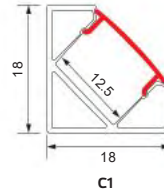

PROFILE

CORNER TYPE

FILEXIBLE TYPE

0.7mm

Product	Lenght	Body Color	Price	Box Qty
PROFILE-C1/120-003-1001	2M	SILVER/BLACK/WHITE	13,50 €	60
PROFILE-C1/120-003-0001	3M	SILVER/BLACK/WHITE	17,75 €	100
PROFILE-BC1/120-003-0011	3M	BLACK/WHITE	1,75 €	24
PROFILE-F1/120-004-1001	2M	SILVER/BLACK/WHITE	8,00 €	120
PROFILE-F1/120-004-0001	3M	SILVER/BLACK/WHITE	11,50 €	120
PROFILE-BF1/120-004-0011	3M	BLACK/WHITE	2,50 €	24