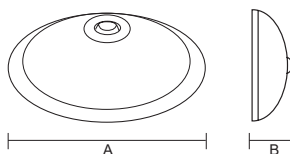

Detect Distance: 8m (max) Timing Adjustment Range: 15-270sn Luminary Adjustment Range: 2-240 Lux Operating Temperature: -20°/+75°

Sizes (mm) A:300 B:105	Price 32,50 €	Box Qty 10