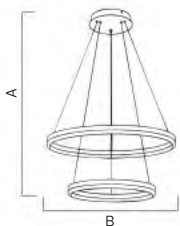

Power 4000K-88W 3000K/6500K-44W	Luminous Flux 6160 lm	175-265V/50-60Hz Average Life:30.000 Hrs	Sizes (mm) A:1200 B:600	Price 197,50 €	Box Qty 1