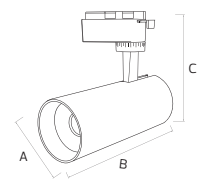

WHITE
8 683684 227165

BLACK
8 683684 227158

160-265V /50-60Hz Average Life:30.000 Hrs

Power 20W	Luminous Flux 1600 lm	Sizes (mm) A:63 B:156 C:146	Price 21,00 €	Box Qty 30

BREMEN-30 3CCT   018-031-1030   COB LED