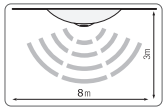

360-1 | 400-001-112

Detect Distance: 8m (max) Timing Adjustment Range: 15-270sn Luminary Adjustment Range: 2-240 Lux Operating Temperature: -20°/+75°

Sizes (mm) A:300 B:105	Price 32,50 €	Box Qty 10

PLASTIC LIGHTING FIXTURE WITH 360° MOTION SENSOR