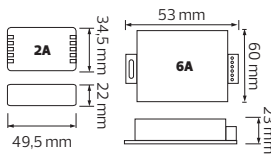

KARASU CCT CONTROLLER 6A

100-006-0001

Input Voltage: DC 12V/DC24V Output Voltage: DC 12V/DC24V
35x28 LED Strips For 45m (60 Leds/m)50x50 LED Strips For 15m (60 Leds/m)Type: RF

Output Power	Output Current	Price	Box Qty
216W-432W	6A(EachColor)	26,50 €	50