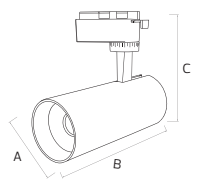

WHITE
8 683684 227189

BLACK
8 683684 227172

160-265V /50-60Hz Average Life:30.000 Hrs

Power 30W	Luminous Flux 2400 lm	Sizes (mm) A:76 B:180 C:171	Price 27,00 €	Box Qty 20

BREMEN-40 3CCT   018-031-1040   COB LED