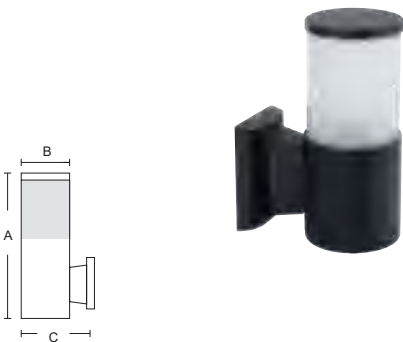

KAVAK-1

075-014-0001

220-240V /50-60Hz Aluminium Body Glass Diffuser

Power Max 18W LED	Sizes (mm) A:305 B:89	Price 32,50€	Box Qty 10

KAVAK-2

075-014-0002

220-240V /50-60Hz Aluminium Body Glass Diffuser

Power Max 18W LED	Sizes (mm) A:208 B:89 C:148	Price 35,50€	Box Qty 10

KAVAK-3

075-014-0003

220-240V /50-60Hz Aluminium Body Glass Diffuser

Power Max 18W LED	Sizes (mm) A:300 B:89 C:130	Price 42,50€	Box Qty 10

KAVAK-4

075-014-0004

220-240V /50-60Hz Aluminium Body Glass Diffuser

Power Max 18W LED	Sizes (mm) A:500 B:90 C:130	Price 60,50€	Box Qty 10

KAVAK-5

075-014-0005

220-240V /50-60Hz Aluminium Body Glass Diffuser

Power Max 18W LED	Sizes (mm) A:800 B:90 C:130	Price 89,50€	Box Qty 6