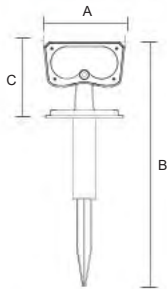

OZMO

078-015-0003

COB LED

Run Time: High 6 Hrs /Low 12Hrs
High Brightness :200 lm
LOW Brightness : 50 lm
Solar Panel 5V 1W200mAh
Average Life:25.000 Hrs