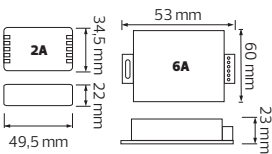

KARASU+SWAN+12 CONTROLLER 6A

100-005-0001

Input Voltage: DC 12V/DC24V Output Voltage: DC 12V/DC24V
35x28 LED Strips For 15m (60 Leds/m)50x50 LED Strips For 5m (60 Leds/m)Type: IR

Output Power	Output Current	Price	Box Qty
216W-432W	6A(EachColor)	23,50 €	50