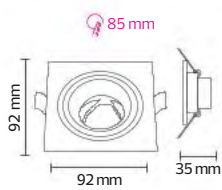

ANEMON

ANEMON-1	015-049-0001
Price	Box Qty
10,25 €	100

ANEMON-2	015-049-0002
Price	Box Qty
10,75 €	100

ANEMON-3	015-049-0003
Price	Box Qty
19,50 €	100

ANEMON-4	015-049-0004
Price	Box Qty
29,50 €	60

Lamp Holder not included
Max. 10W LED