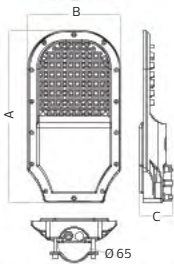

ORLANDO PRO-150

074-005-1150

SMD LED