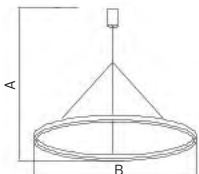

RAIMOND-30

019-074-0030

SMD LED

BLACK - 4000K
8 683684 237096

WHITE - 4000K
8 683684 237089

Power 30 W	Luminous Flux 1800 lm	180-240 V /50-60Hz Average Life:30.000 Hrs	Sizes (mm) A:1200 B:400	Price 185,50 €	Box Qty 1			

RAIMOND-55

019-074-0055

SMD LED

BLACK - 4000K
8 683684 237119

WHITE - 4000K
8 683684 237102

Power 55 W	Luminous Flux 3300 lm	175-265 V /50-60Hz Average Life:30.000 Hrs	Sizes (mm) A:1200 B:600	Price 237,50 €	Box Qty 1