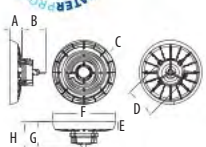

MAGNUS-200
3 CCT

063-012-0200

SMD LED

CCT ADJUSTABLE

DIP SWITCH POWER ADJUSTABLE IN 3 GEARS

Power
200W

Luminous Flux
30.000 lm

100-277V /50-60Hz Average Life:50.000 Hrs
1-10VDimmer

Price
235,50 €

Box Qty
1

MYRA-200 3 CCT

063-011-0200

SMD LED

CCT ADJUSTABLE

Power
200W

Luminous Flux
22500 lm

100-265V /50-60Hz Average Life:30.000 Hrs
A:54,7 B:96,4 C:290,4 D:128,6
E:40 F:290,4 G:116,1H:151,1

Price
180,50 €

Box Qty
12