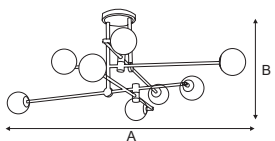

Power 8xMax. 12W LED G9	220-240V /50-60Hz Bulb not included	Sizes (mm) A:1040 B:360	Price 245,50 €	Box Qty 1