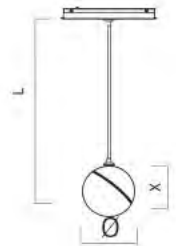

Product	Power	Luminous Flux	Sizes (mm)	Price	Box Qty
SLIMMAGNET-P5/129-104-0007	7W	660 lm	L:1605 Ø:105 X:105	45,50 €	40

SLIM MAGNET-P5

8 683684 235771

48VDC Average Life:40.000 Hrs