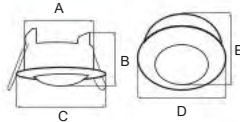

MUSTANG-1

088-002-0001

WHITE

BLACK

Operation Voltage: 220-240V /50-60Hz Detection Distance: 8 ± 1m Max. (<24°C)
Time-delay: 5 sec ~10±2min. Ambient Light: <10Lux ~ 2000Lux

Rated Load Max. 1000W	Sizes (mm) A:60 B:40 C:76 D:76 E:42	Price 17,75 €	Box Qty 100

MUSTANG-2

088-002-0002

WHITE

BLACK

Operation Voltage: 220-240V /50-60Hz Detection Distance: 8 ± 1m Max. (<24°C)
Time-delay: 5 sec ~10±2min. Ambient Light: <10Lux ~ 2000Lux

Rated Load Max. 1000W	Sizes (mm) A:74 B:33 C:100 D:93 E:45	Price 18,50 €	Box Qty 100

DUSTER

088-003-0001

WHITE

BLACK

Detection Range: 360° Detection Source: 220-240V/A Power Frequency: 50/60Hz
Detection Distance: 8m Max (<24°C) Time Delay: Min. 10sec ± 3sec Max. 15min ± 2min
Ambient Light: <3-2000LUX (adjustable) Installation Height: 2.2-4m
Detection Motion Speed: 0.6-1.5m/s

Rated Load Max. 400W	Sizes (mm) A:40 B:55 C:53	Price 16,25 €	Box Qty 100

SANDERO

088-004-0001

WHITE

BLACK

Operation Voltage: 220-240V /50-60Hz AC Detection Distance: 6m Max. (<24°C)
Time-delay: 10s to 7 min (adjustable) Ambient Light: 3Lux /2000Lux (adjustable)
Detection Motion Speed: 0.6-1.5m/s Installation Height: 2.2-4m

Rated Load Max. 1200W	Sizes (mm) A:44 B:38 C:55	Price 13,25 €	Box Qty 100

NAVARA

088-005-0001

WHITE

BLACK

Power Source: 110-240V/AC, 50/60Hz Detection Angle: Wall type 120° /Suction ceiling 360°
Detection Range: 8M MAX (<24°C) Light-Control: <10LUX-daylight (Adjustable)
Time Setting: 10sec-7min (Adjustable)

Rated Load Max. 200W	Sizes (mm) A:70 B:53	Price 13,75 €	Box Qty 100