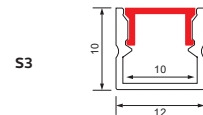

Product	Lenght	Body Color	Price	Box Qty
PROFILE-S1/120-002-1001	2M	SILVER/BLACK/WHITE	10,25 €	80
PROFILE-S1/120-002-0001	3M	SILVER/BLACK/WHITE	14,75 €	80
PROFILE-BS1/120-002-0011	3M	BLACK/WHITE	1,75 €	50
PROFILE-S2/120-002-1002	2M	SILVER/BLACK/WHITE	12,00 €	60
PROFILE-S2/120-002-0002	3M	SILVER/BLACK/WHITE	17,50 €	60
PROFILE-BS2/120-002-0012	3M	BLACK/WHITE	2,75 €	50
PROFILE-S3/120-002-1003	2M	SILVER/BLACK/WHITE	9,50 €	100
PROFILE-S3/120-002-0003	3M	SILVER/BLACK/WHITE	13,50 €	100
PROFILE-BS3/120-002-0013	3M	BLACK/WHITE	1,75 €	100