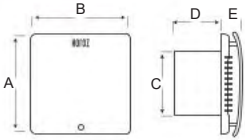

WHITE/500-100-100

BLACK/500-160-100

FUME/500-110-100

SILVER/500-140-100

Power 12W	250V~/50-60Hz Airflow 100 mm³/h Speed 2450 rpm /Voice 43dB	Sizes (mm) A:18 B:158 C:100 D:72 E:29	Price 27,50 € (White) 29,50 € (Other)	Box Qty 20