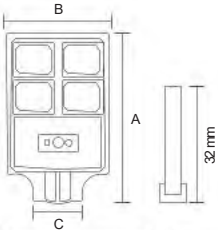

COMPACT PRO-20

074-010-1020

SMD LED

pole included