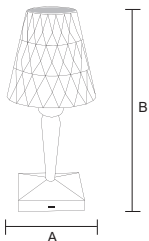

Power 1W	Luminous Flux 30 lm	5V DC Average Life:20.000 Hrs Duration Time: 3-4 Hours Charging Time: 2-3 Hours Battery: 3.7V/500mA 18650 Li-ion Battery	Sizes (mm) A:115 B:225	Price 26,50 €	Box Qty 20

WANDA 3CCT

050-005-0001

SMD LED