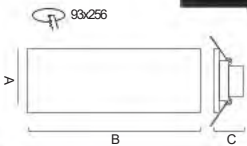

PETUNYA-1

015-028-0001

Power Max. 10W LED	Lamp Holder not included	Sizes (mm) A:100 B:100 C:32	Price 12,75 €	Box Qty 50	

PETUNYA-2

015-028-0002

Power Max. 2x10W LED	Lamp Holder not included	Sizes (mm) A:100 B:185 C:32	Price 23,75 €	Box Qty 25	

PETUNYA-3

015-028-0003

Power Max. 3x10W LED	Lamp Holder not included	Sizes (mm) A:100 B:270 C:32	Price 35,00 €	Box Qty 20