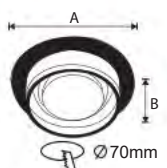

NANE 015-061-0001

BLACK
8 683684 229954

GOLDEN
8 683684 229978

WHITE
8 683684 229961

Power
Max. 10W LED

Lamp Holder not included

Sizes (mm)
A:90 B:42

Price
11,50 €

Box Qty
100