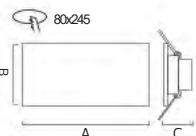

Power Max. 10W LED	Lamp Holder not included	Sizes (mm) A:262 B:90 C:55	Price 21,25 €	Box Qty 40