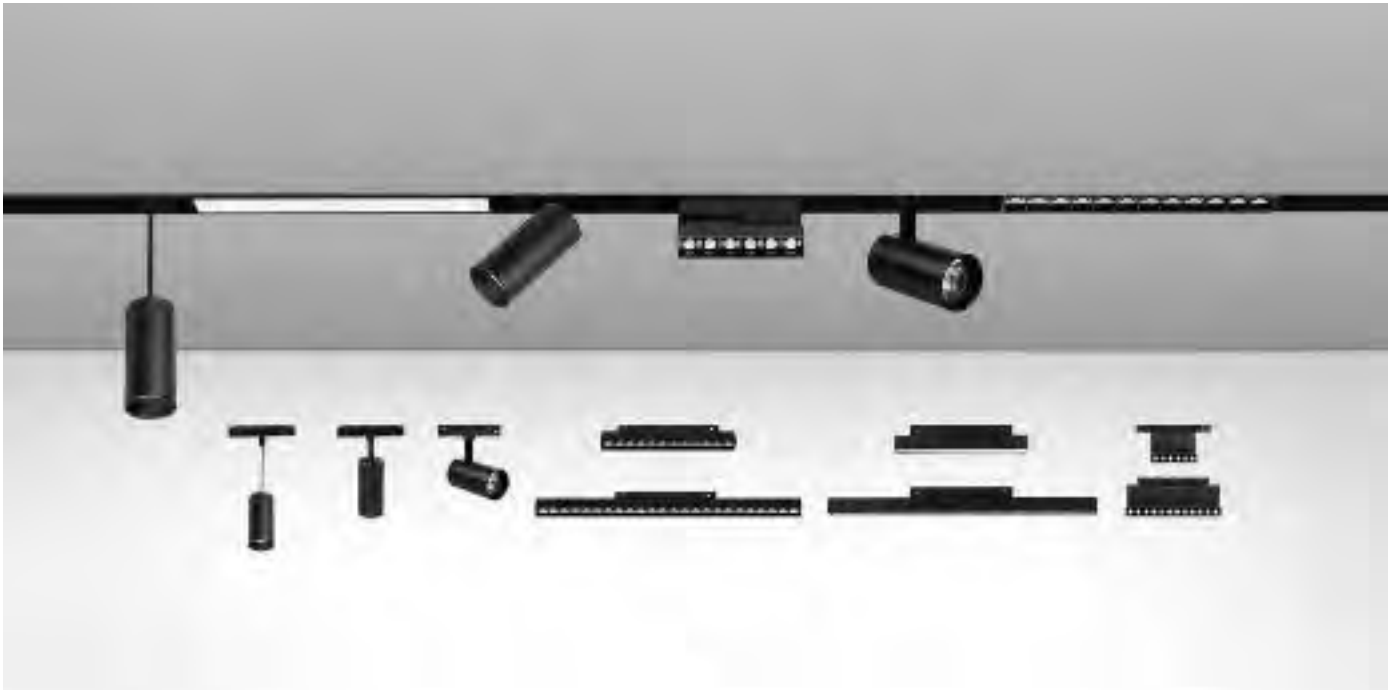

MAGNET

RECESSED MAGNET RAIL

MAGNET-R2	129-006-0002
Price	Box Qty
45,50 € (Black)	10

48VDC 2M
THICKNESS 2mm

SURFACE MAGNET RAIL

MAGNET-S2	129-007-0002
Price	Box Qty
51,50 € (Black)	10