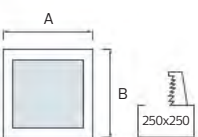

Power 30 W	Luminous Flux 3000 lm	160-265V /50-60Hz Average Life:30.000 Hrs	Sizes (mm) A:300 B:300	Price 22,50 €	Box Qty 20