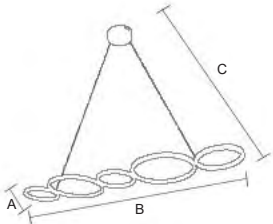

OLYMPIC

019-035-0045

SMD LED

Power
45 W

Luminous Flux
2025 lm

180-240 V /50-60Hz Average Life:30.000 Hrs

Sizes (mm)
A:300 B:1200
C:1200

Price
275,00 €

Box Qty
1