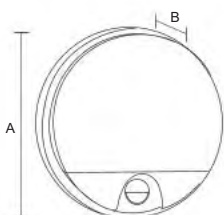

Detection Distance: Max.9m (<24°C)
Ambient Light: <3-2000LUX (adjustable)
Working Delay: Min.10 sec ± 3 sec
Max.5min ± 1sec
Installation Height: 1.8-2.5m
Detection Motion Speed: 0.6-1.5m/s