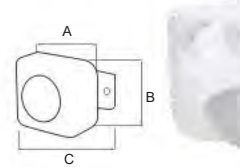

MUSTANG-1

088-002-0001

WHITE

BLACK

Operation Voltage: 220-240V /50-60Hz Detection Distance: 8 ± 1m Max. (<24°C)
Time-delay: 5 sec ~10±2min. Ambient Light: <10Lux ~ 2000Lux

Rated Load Max. 1000W	Sizes (mm) A:60 B:40 C:76 D:76 E:42	Price 17,75 €	Box Qty 100

MUSTANG-2

088-002-0002

WHITE

BLACK

Operation Voltage: 220-240V /50-60Hz Detection Distance: 8 ± 1m Max. (<24°C)
Time-delay: 5 sec ~10±2min. Ambient Light: <10Lux ~ 2000Lux

Rated Load Max. 1000W	Sizes (mm) A:74 B:33 C:100 D:93 E:45	Price 18,50 €	Box Qty 100

DUSTER

088-003-0001

WHITE

BLACK

Detection Range: 360° Detection Source: 220-240V/A Power Frequency: 50/60Hz
Detection Distance: 8m Max (<24°C) Time Delay: Min. 10sec ± 3sec Max. 15min ± 2min
Ambient Light: <3-2000LUX (adjustable) Installation Height: 2.2-4m
Detection Motion Speed: 0.6-1.5m/s

Rated Load Max. 400W	Sizes (mm) A:40 B:55 C:53	Price 16,25 €	Box Qty 100

SANDERO

088-004-0001

WHITE

BLACK

Operation Voltage: 220-240V /50-60Hz AC Detection Distance: 6m Max. (<24°C)
Time-delay: 10s to 7 min (adjustable) Ambient Light: 3Lux /2000Lux (adjustable)
Detection Motion Speed: 0.6-1.5m/s Installation Height: 2.2-4m

Rated Load Max. 1200W	Sizes (mm) A:44 B:38 C:55	Price 13,25 €	Box Qty 100

NAVARA

088-005-0001

WHITE

BLACK

Power Source: 110-240V/AC, 50/60Hz Detection Angle: Wall type 120° /Suction ceiling 360°
Detection Range: 8M MAX (<24°C) Light-Control: <10LUX-daylight (Adjustable)
Time Setting: 10sec-7min (Adjustable)

Rated Load Max. 200W	Sizes (mm) A:70 B:53	Price 13,75 €	Box Qty 100