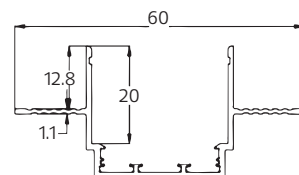

MAGNET

48VDC

2M

SLIM MAGNET-S2	129-107-0002
Price	Box Qty
26,50 € (Black)	10

SURFACE SLIM MAGNET RAIL

8 683684 235689

SLIM MAGNET-R2	129-106-0002
Price	Box Qty
41,50€ (Black)	10

RECESSED SLIM MAGNET RAIL

8 683684 252235