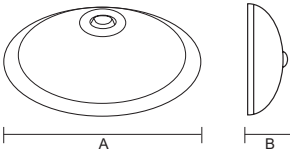

360-1 | 400-001-112

Detect Distance: 8m (max) Timing Adjustment Range: 15-270sn Luminary Adjustment Range: 2-240 Lux Operating Temperature: -20°/+75°

Sizes (mm) A:300 B:105	Price 32,50 €	Box Qty 10

PLASTIC LIGHTING FIXTURE WITH 360° MOTION SENSOR