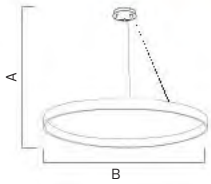

HARVEY-70 3CCT

019-083-0070

SMD LED

Power 4000K-700W 3000K/6500K-35W	Luminous Flux 4900 lm	175-265V/50-60Hz Average Life:30.000 Hrs	Sizes (mm) A:1000 B:800	Price 165,50 €	Box Qty 1			

HARVEY-88 3CCT

019-083-0088

SMD LED