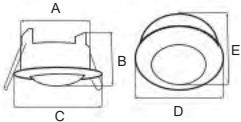

MUSTANG-1

088-002-0001

WHITE

BLACK

Operation Voltage: 220-240V /50-60Hz Detection Distance: 8 ± 1m Max. (<24°C)
Time-delay: 5 sec ~10±2min. Ambient Light: <10Lux ~ 2000Lux

Rated Load Max. 1000W	Sizes (mm) A:60 B:40 C:76 D:76 E:42	Price 17,75 €	Box Qty 100

MUSTANG-2

088-002-0002

WHITE

BLACK

Operation Voltage: 220-240V /50-60Hz Detection Distance: 8 ± 1m Max. (<24°C)
Time-delay: 5 sec ~10±2min. Ambient Light: <10Lux ~ 2000Lux

Rated Load Max. 1000W	Sizes (mm) A:74 B:33 C:100 D:93 E:45	Price 18,50 €	Box Qty 100

DUSTER

088-003-0001

WHITE

BLACK

Detection Range: 360° Detection Source: 220-240V/A Power Frequency: 50/60Hz
Detection Distance: 8m Max (<24°C) Time Delay: Min. 10sec ± 3sec Max. 15min ± 2min
Ambient Light: <3-2000LUX (adjustable) Installation Height: 2.2-4m
Detection Motion Speed: 0.6-1.5m/s

Rated Load Max. 400W	Sizes (mm) A:40 B:55 C:53	Price 16,25 €	Box Qty 100

SANDERO

088-004-0001

WHITE

BLACK

Operation Voltage: 220-240V /50-60Hz AC Detection Distance: 6m Max. (<24°C)
Time-delay: 10s to 7 min (adjustable) Ambient Light: 3Lux /2000Lux (adjustable)
Detection Motion Speed: 0.6-1.5m/s Installation Height: 2.2-4m

Rated Load Max. 1200W	Sizes (mm) A:44 B:38 C:55	Price 13,25 €	Box Qty 100

NAVARA

088-005-0001

WHITE

BLACK

Power Source: 110-240V/AC, 50/60Hz Detection Angle: Wall type 120° /Suction ceiling 360°
Detection Range: 8M MAX (<24°C) Light-Control: <10LUX-daylight (Adjustable)
Time Setting: 10sec-7min (Adjustable)

Rated Load Max. 200W	Sizes (mm) A:70 B:53	Price 13,75 €	Box Qty 100