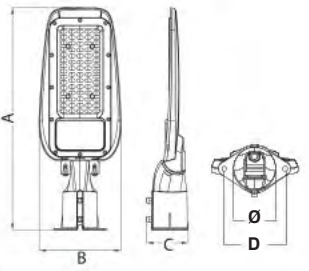

FLORIDA-150

074-014-0150

A+G E SMD LED

GREY - 6400K
8 683684 225963

Power 150W	Luminous Flux 17600 lm	100-265V /50-60Hz Average Life:40.000 Hrs	Sizes (mm) A:553 B:212 C:84 D:96 Ø:60	Price 117,50 €	Box Qty 10

FLORIDA-200

074-014-0200

A+G E SMD LED

GREY - 6400K
8 683684 225970

Power 200W	Luminous Flux 23550 lm	100-265V /50-60Hz Average Life:40.000 Hrs	Sizes (mm) A:640 B:236 C:84 D:96 Ø:60	Price 177,50 €	Box Qty 5