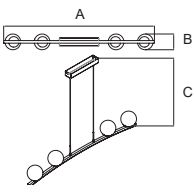

Power 44 W	Luminous Flux 3440 lm	175-265V /50-60Hz Average Life:30.000 Hrs	Sizes (mm) A:1150 B:120 C:1200	Price 295,50 €	Box Qty 1