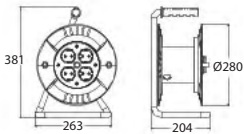

230V~/50-60Hz 20 Meters Cable Length 3x1.5mm² 4 Sockets Overload Protection

Power Max. 2000W	Price 130,00 €	Box Qty 1

310.140.302

2.5 mm² 2000W/230V~

230V~/50-60Hz 40 Meters Cable Length 3x1.5mm² 4 Sockets Overload Protection

Power Max. 2000W	Price 165,00 €	Box Qty 1