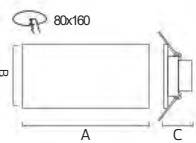

Power Max. 10W LED	Lamp Holder not included	Sizes (mm) A:175 B:90 C:55	Price 13,95 €	Box Qty 50	

MINT-4

015-063-0004