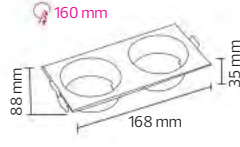

RECESSED-R BLACK

8 683684 215216

RECESSED-R WHITE

8 683684 215223

RECESSED-SQ1 BLACK

8 683684 215230

RECESSED-SQ1 WHITE

8 683684 215247

RECESSED-SQ2 BLACK

8 683684 215254

RECESSED-SQ2 WHITE

8 683684 215261

RECESSED-SQ3 BLACK

8 683684 215278

RECESSED-SQ3 WHITE

8 683684 215285

RECESSED-SQ4 BLACK

8 683684 215292

RECESSED-SQ4 WHITE

8 683684 215308

Lamp Holder not included