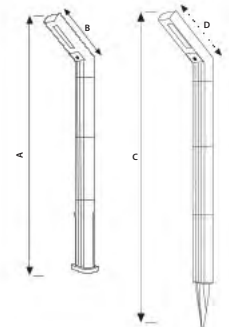

KEOPS 3CCT

078-018-0002

SMD LED

Lamp Head
+
Lamp Post
+
Lamp Post
+
Lamp Post
+
Spike

Power
2W

Luminous Flux
80 lm

Average Life:30.000 Hrs
Li-IONBattery 3.7V 1800mAh Lighting Time:High 5 Hrs /Low 12Hrs
Charging Time:6 Hrs Solar Panel 5V 1.7W

Sizes (mm)
A:835 B:187
C:970 D:187

Price
46,50 €

Box Qty
30

QUEBEC 3CCT

078-019-0002

COB LED