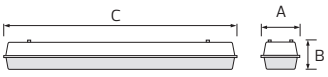

Power 24 W	Luminous Flux 2400 lm	170-265V/50-60Hz Average Life:40.000 Hrs Max. Connectable Units: 12PCS	Sizes (mm) A:85 B:70 C:600	Price 39,25 €	Box Qty 20

NAVIGATOR/XL-48

059-011-2048

SMD LED

Linkable & Quick Connect