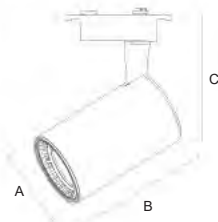

WHITE - 2700K

8 680985 579818

WHITE - 4200K

8 680985 558370

100-240V /50-60Hz Average Life:30.000 Hrs Beam Angle: 24°

Power 10W	Luminous Flux 650 lm	Sizes (mm) A:58 B:110 C:132	Price 17,50 €	Box Qty 20

LYON-18 018-020-0018 COB LED