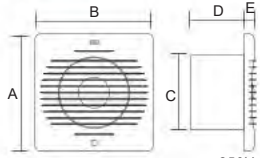

250V~/50-60Hz Airflow 100 mm³/h Speed 2250 rpm /Voice 43dB

Power 12W	Sizes (mm) A:158 B:158 C:100 D:85 E:13	Price	Box Qty 20
		25,00 € (White) 27,50 € (Other)