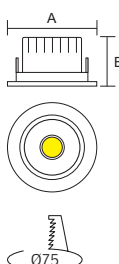

LUNA

016-041-0003

A ↑ F SMD LED G

WHITE - 4200K
8 680985 551050

Power 3 W	Luminous Flux 210 lm	220-240V /50-60Hz Average Life:30.000 Hrs Recessed & Surface Mounting Available	Sizes (mm) A:70 B:14,5	Price 6,50 €	Box Qty 100			

LENA

016-051-0007

COB LED

WHITE-4200K
8 680985 562926

220-240V /50-60Hz Average Life:25.000 Hrs

Power 7 W	Luminous Flux 700 lm	Sizes (mm) A:98 B:50	Price 29,50 €	Box Qty 60

LINA

016-050-0007

COB LED

WHITE-4200K
8 680985 562919

220-240V /50-60Hz Average Life:25.000 Hrs

Power 7 W	Luminous Flux 700 lm	Sizes (mm) A:98 B:50	Price 23,50 €	Box Qty 60