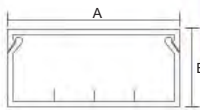

80x40

External Cable Channel with Cover

Sizes (mm) A:80 B:40	Price 15,50 €	Box Qty 15

100x40

External Cable Channel with Cover

Sizes (mm) A:100 B:40	Price 18,00 €	Box Qty 15

100x50

External Cable Channel with Cover

Sizes (mm) A:100 B:50	Price 25,50 € (White) 50,00 € (Black)	Box Qty 10

100x60

External Cable Channel with Cover

Sizes (mm) A:100 B:60	Price 26,50 €	Box Qty 10

120x60

External Cable Channel with Cover

Sizes (mm) A:120 B:60	Price 36,00 €	Box Qty 8

170x70

External Cable Channel with Cover

Sizes (mm) A:170 B:70	Price 65,50 €	Box Qty 6

250x70

External Cable Channel with Cover

Sizes (mm) A:250 B:70	Price 83,50 €	Box Qty 4