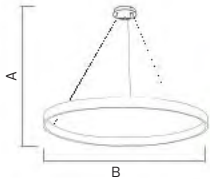

HARVEY-35 3CCT

019-083-0035

SMD LED