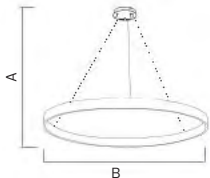

Power
4000K-35W
3000K/6500K-18W

Luminous Flux
2450 lm

175-265V/50-60Hz Average Life:30.000 Hrs

Sizes (mm)
A:1000 B:400

Price
75,50 €

Box Qty
1

HARVEY-53 3CCT

019-083-0053

SMD LED