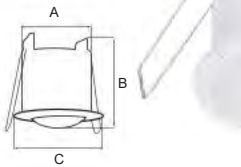

MUSTANG-1

088-002-0001

WHITE

BLACK

Operation Voltage: 220-240V /50-60Hz Detection Distance: 8 ± 1m Max. (<24°C)
Time-delay: 5 sec ~10±2min. Ambient Light: <10Lux ~ 2000Lux

Rated Load Max. 1000W	Sizes (mm) A:60 B:40 C:76 D:76 E:42	Price 17,75 €	Box Qty 100

MUSTANG-2

088-002-0002

WHITE

BLACK

Operation Voltage: 220-240V /50-60Hz Detection Distance: 8 ± 1m Max. (<24°C)
Time-delay: 5 sec ~10±2min. Ambient Light: <10Lux ~ 2000Lux

Rated Load Max. 1000W	Sizes (mm) A:74 B:33 C:100 D:93 E:45	Price 18,50 €	Box Qty 100

DUSTER

088-003-0001

WHITE

BLACK

Detection Range: 360° Detection Source: 220-240V/A Power Frequency: 50/60Hz
Detection Distance: 8m Max (<24°C) Time Delay: Min. 10sec ± 3sec Max. 15min ± 2min
Ambient Light: <3-2000LUX (adjustable) Installation Height: 2.2-4m
Detection Motion Speed: 0.6-1.5m/s

Rated Load Max. 400W	Sizes (mm) A:40 B:55 C:53	Price 16,25 €	Box Qty 100

SANDERO

088-004-0001

WHITE

BLACK

Operation Voltage: 220-240V /50-60Hz AC Detection Distance: 6m Max. (<24°C)
Time-delay: 10s to 7 min (adjustable) Ambient Light: 3Lux /2000Lux (adjustable)
Detection Motion Speed: 0.6-1.5m/s Installation Height: 2.2-4m

Rated Load Max. 1200W	Sizes (mm) A:44 B:38 C:55	Price 13,25 €	Box Qty 100

NAVARA

088-005-0001

WHITE

BLACK

Power Source: 110-240V/AC, 50/60Hz Detection Angle: Wall type 120° /Suction ceiling 360°
Detection Range: 8M MAX (<24°C) Light-Control: <10LUX-daylight (Adjustable)
Time Setting: 10sec-7min (Adjustable)

Rated Load Max. 200W	Sizes (mm) A:70 B:53	Price 13,75 €	Box Qty 100