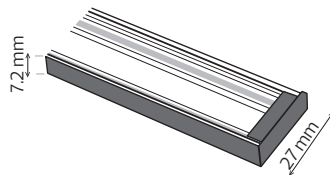

MAGNET

48VDC

2M

SLIM MAGNET-S2	129-107-0002
Price	Box Qty
26,50 € (Black)	10

SURFACE SLIM MAGNET RAIL

8 683684 235689

SLIM MAGNET-R2	129-106-0002
Price	Box Qty
41,50€ (Black)	10

RECESSED SLIM MAGNET RAIL

8 683684 252235