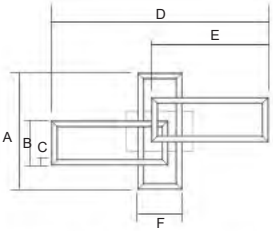

CONCORDE-24

019-053-0024

SMD LED