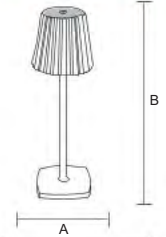

MERIDA 3CCT

050-001-0001

SMD LED

BLACK
8 683684 234040

WHITE
8 683684 234057

PINK
8 683684 234088

GOLD
8 683684 234064

LIGHT BLUE
8 683684 234071

LIGHT GREEN
8 683684 234095

Power 3W

Luminous Flux 120 lm

5V DC Average Life:20.000 Hrs
Duration Time: 4-6 Hours Charging Time: 2-3 Hours
Battery: 3.7V/1800mA 18650 Li-ion Battery

Sizes (mm)
A:110 B:380

Price
37,50 €

Box Qty
10