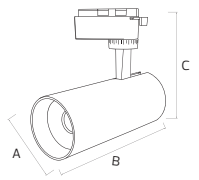

WHITE
8 683684 233791

BLACK
8 683684 233807

160-265V /50-60Hz Average Life:30.000 Hrs

Power 10W	Luminous Flux 800 lm	Sizes (mm) A:54 B:126 C:138	Price 18,00 €	Box Qty 30

BREMEN-20 3CCT   018-031-1020   COB LED