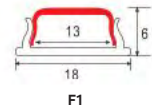

PROFILE

CORNER TYPE

FILEXIBLE TYPE

0.7mm

Product	Lenght	Body Color	Price	Box Qty
PROFILE-C1/120-003-1001	2M	SILVER/BLACK/WHITE	13,50 €	60
PROFILE-C1/120-003-0001	3M	SILVER/BLACK/WHITE	17,75 €	100
PROFILE-BC1/120-003-0011	3M	BLACK/WHITE	1,75 €	24
PROFILE-F1/120-004-1001	2M	SILVER/BLACK/WHITE	8,00 €	120
PROFILE-F1/120-004-0001	3M	SILVER/BLACK/WHITE	11,50 €	120
PROFILE-BF1/120-004-0011	3M	BLACK/WHITE	2,50 €	24