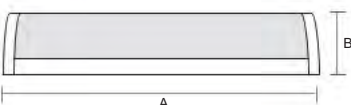

Power
12W

Luminous Flux
1135 lm

85-265V /50-60Hz Average Life:30.000 Hrs

Sizes (mm)
A:425 B:90

Price
35,50 €

Box Qty
20

EBABİL-12

040-010-0012

SMD LED