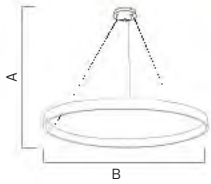

REGINA-140 3CCT

019-082-0140

SMD LED

Power 4000K-140W 3000K/6500K-70W	Luminous Flux 9800 lm	175-265V/50-60Hz Average Life:30.000 Hrs	Sizes (mm) A:1000 B:800	Price 225,50 €	Box Qty 1			

REGINA-144 3CCT

019-082-0144

SMD LED