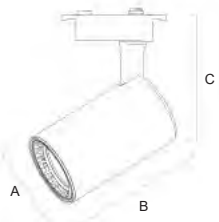

LYON-10 018-020-0010 COB LED