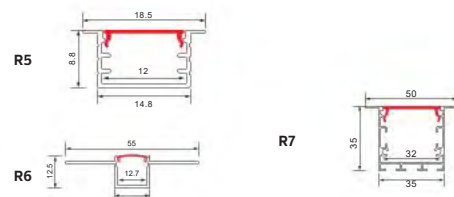

PROFILE

RECESSED TYPE

0.7mm

Product	Lenght	Body Color	Price	Box Qty
PROFILE-R1/120-001-1001	2M	SILVER/BLACK/WHITE	10,50 €	100
PROFILE-R1/120-001-0001	3M	SILVER/BLACK/WHITE	15,00 €	60
PROFILE-BR1/120-001-0011	3M	BLACK	1,75 €	50
PROFILE-R2/120-001-1002	2M	SILVER/BLACK/WHITE	13,00 €	60
PROFILE-R2/120-001-0002	3M	SILVER/BLACK/WHITE	20,00 €	60
PROFILE-BR2/120-001-0012	3M	BLACK	2,75 €	400
PROFILE-R3/120-001-1003	2M	SILVER/BLACK/WHITE	15,00 €	60
PROFILE-R3/120-001-0003	3M	SILVER/BLACK/WHITE	22,00 €	60
PROFILE-BR3/120-001-0013	3M	BLACK	4,75 €	50

PROFILE

RECESSED TYPE

0.7mm

Product	Lenght	Body Color	Price	Box Qty
PROFILE-R5/120-001-1005	2M	SILVER/BLACK/WHITE	7,50 €	120
PROFILE-R5/120-001-0005	3M	SILVER/BLACK/WHITE	11,00 €	120
PROFILE-BR5/120-001-0015	3M	BLACK	1,75 €	100
PROFILE-R6/120-001-1006	2M	SILVER/BLACK/WHITE	16,50 €	40
PROFILE-R6/120-001-0006	3M	SILVER/BLACK/WHITE	24,00 €	40
PROFILE-BR6/120-001-0016	3M	BLACK	2,00 €	50
PROFILE-R7/120-001-1007	2M	SILVER/BLACK/WHITE	40,00 €	16
PROFILE-R7/120-001-0007	3M	SILVER/BLACK/WHITE	60,00 €	16
PROFILE-BR7/120-001-0017	3M	BLACK	5,75 €	50