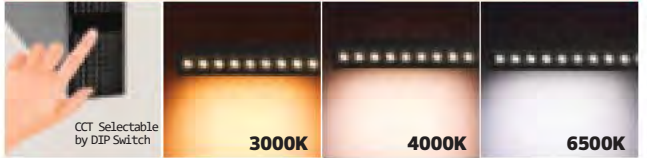

BELLINI3-45
3CCT

019-080-1045

SMD
LED

CCT ADJUSTABLE