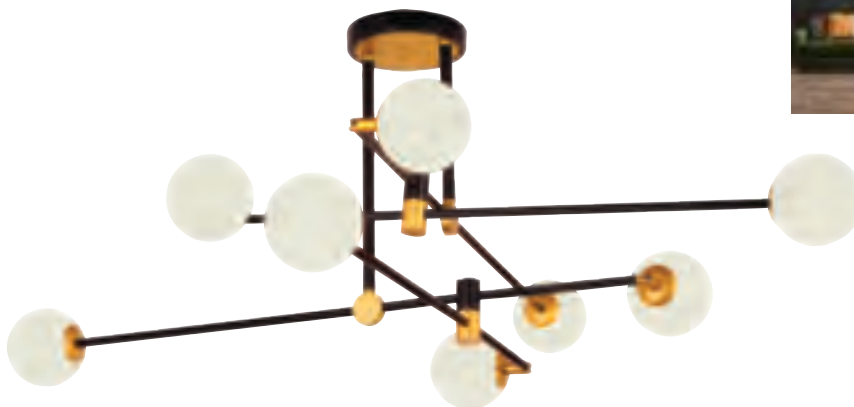

Power 8xMax. 12W LED G9	220-240V /50-60Hz Bulb not included	Sizes (mm) A:1040 B:360	Price 245,50 €	Box Qty 1