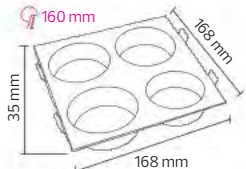

RECESSED-R BLACK

8 683684 215216

RECESSED-R WHITE

8 683684 215223

RECESSED-SQ1 BLACK

8 683684 215230

RECESSED-SQ1 WHITE

8 683684 215247

RECESSED-SQ2 BLACK

8 683684 215254

RECESSED-SQ2 WHITE

8 683684 215261

RECESSED-SQ3 BLACK

8 683684 215278

RECESSED-SQ3 WHITE

8 683684 215285

RECESSED-SQ4 BLACK

8 683684 215292

RECESSED-SQ4 WHITE

8 683684 215308

Lamp Holder not included