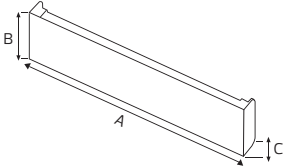

CALEX-1

076-116-0030

SMD LED

Power 10W	Luminous Flux 667 lm	85-265V /50-60Hz Average Life:30.000 Hrs	Sizes (mm) A:30 B:8 C:2.8	Price 52,50 €	Box Qty 30

CALEX-2

076-116-0060

SMD LED