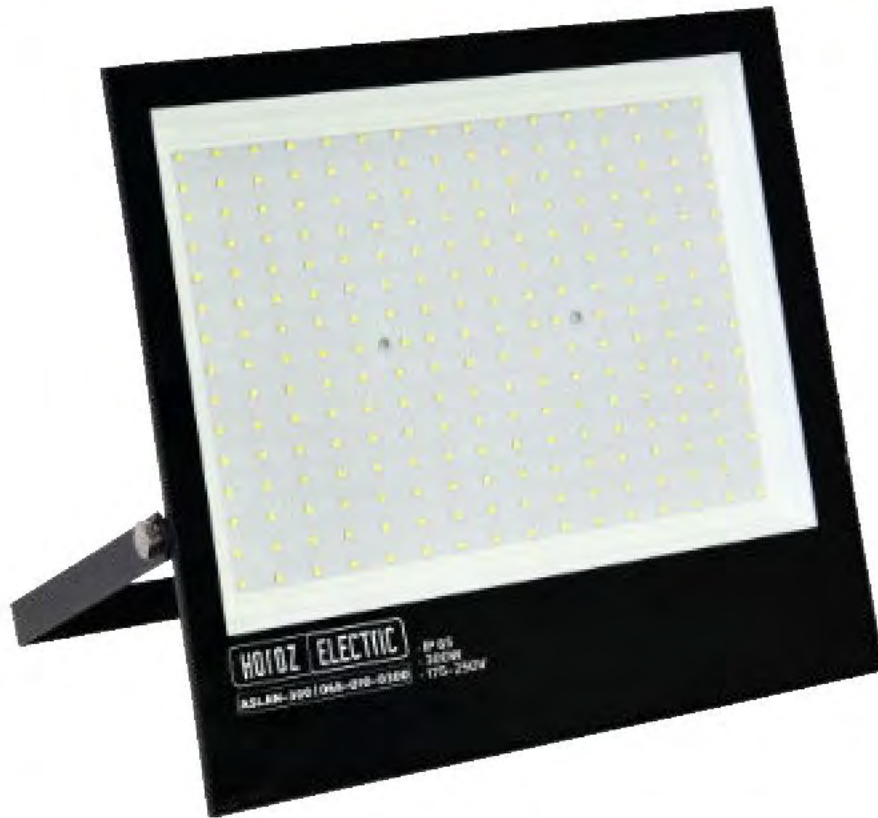

Luminous Flux
21160 lm

175-250V/50-60Hz Average Life:30.000 Hrs

Sizes (mm)
A:325,5 B:343
C:41

Price
95,50 €

Box Qty
4

ASLAN-300

068-010-0300

ATG **E** SMD LED