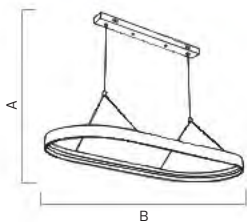

Power 4000K-144W 3000K/6500K-72W	Luminous Flux 10080 lm	175-265V/50-60Hz Average Life:30.000 Hrs	Sizes (mm) A:1000 B:1200	Price 205,50 €	Box Qty 1