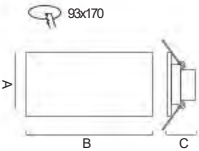

Power Max. 2x10W LED	Lamp Holder not included	Sizes (mm) A:100 B:185 C:32	Price 23,75 €	Box Qty 25	

PETUNYA-3

015-028-0003