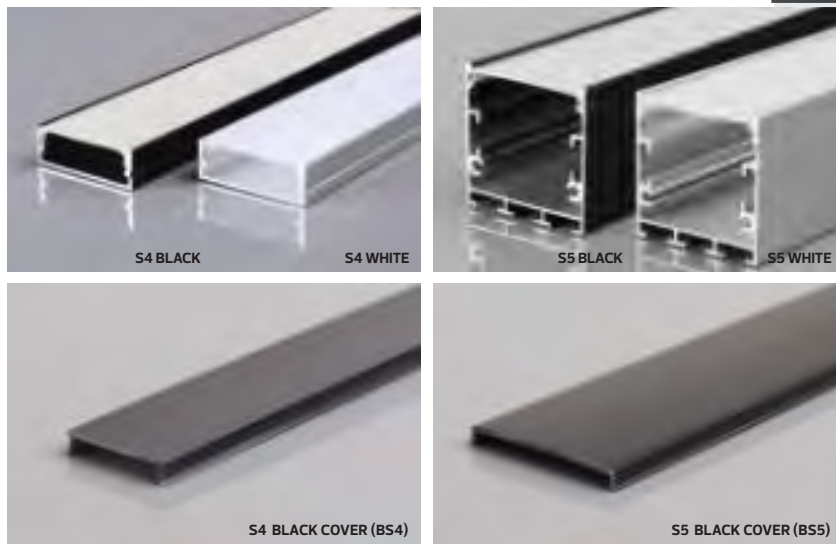

PROFILE

SURFACE TYPE

0.7mm

Product	Lenght	Body Color	Price	Box Qty
PROFILE-S4/120-002-1004	2M	SILVER/BLACK/WHITE	13,50 €	60
PROFILE-S4/120-002-0004	3M	SILVER/BLACK/WHITE	19,50 €	60
PROFILE-BS4/120-002-0014	3M	BLACK/WHITE	4,75 €	50
PROFILE-S5/120-002-1005	2M	SILVER/BLACK/WHITE	35,50 €	16
PROFILE-S5/120-002-0005	3M	SILVER/BLACK/WHITE	52,50 €	16
PROFILE-BS5/120-002-0015	3M	BLACK/WHITE	5,95 €	50