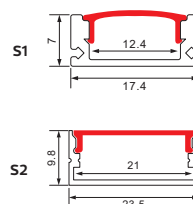

Product	Lenght	Body Color	Price	Box Qty
PROFILE-S4/120-002-1004	2M	SILVER/BLACK/WHITE	13,50 €	60
PROFILE-S4/120-002-0004	3M	SILVER/BLACK/WHITE	19,50 €	60
PROFILE-BS4/120-002-0014	3M	BLACK/WHITE	4,75 €	50
PROFILE-S5/120-002-1005	2M	SILVER/BLACK/WHITE	35,50 €	16
PROFILE-S5/120-002-0005	3M	SILVER/BLACK/WHITE	52,50 €	16
PROFILE-BS5/120-002-0015	3M	BLACK/WHITE	5,95 €	50