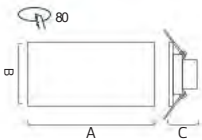

Power
Max. 10W LED

Lamp Holder not included

Sizes (mm)
A:92 B:92 C:37

Price
9,75 €

Box Qty
100

PAMUK-2

015-062-0002