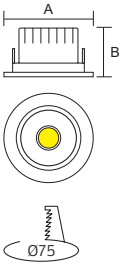

WHITE - 4200K
8 680985 551050

Power 3 W	Luminous Flux 210 lm	220-240V /50-60Hz Average Life:30.000 Hrs Recessed & Surface Mounting Available	Sizes (mm) A:70 B:14,5	Price 6,50 €	Box Qty 100			

LENA

016-051-0007

COB LED

WHITE-4200K
8 680985 562926

220-240V /50-60Hz Average Life:25.000 Hrs

Power 7 W	Luminous Flux 700 lm	Sizes (mm) A:98 B:50	Price 29,50 €	Box Qty 60

LINA

016-050-0007

COB LED