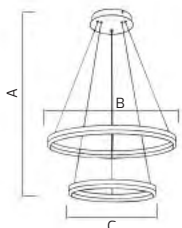

Power
4000K-140W
3000K/6500K-70W

Luminous Flux
9800 lm

175-265V/50-60Hz Average Life:30.000 Hrs

Sizes (mm)
A:1000 B:800

Price
337,50 €

Box Qty
1

SAMIRA-176 3CCT

019-084-0176

SMD LED