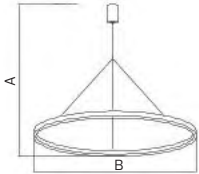

RAIMOND-30

019-074-0030

SMD LED

BLACK - 4000K
8 683684 237096

WHITE - 4000K
8 683684 237089

Power 30 W	Luminous Flux 1800 lm	180-240 V /50-60Hz Average Life:30.000 Hrs	Sizes (mm) A:1200 B:400	Price 185,50 €	Box Qty 1			

RAIMOND-55

019-074-0055

SMD LED