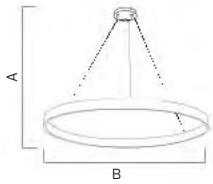

SAMIRA-140 3CCT

019-084-0140

SMD LED