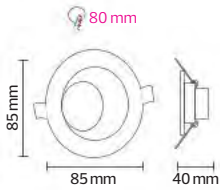

AZELYA

AZELYA-1	015-048-0001
Price	Box Qty
3,00 €	100

AZELYA-2	015-048-0002
Price	Box Qty
3,25 €	100

AZELYA-3	015-048-0003
Price	Box Qty
6,00 €	50

AZELYA-4	015-048-0004
Price	Box Qty
8,75 €	50

Lamp Holder not included
Max. 10W LED