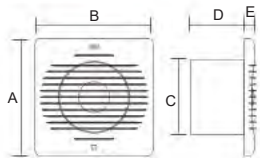

250V~/50-60Hz Airflow 150 mm³/h Speed 1800 rpm /Voice 47dB

Power 20W	Sizes (mm) A:205 B:150 C:150 D:85 E:13	Price	Box Qty 20
		32,00 € (White) 35,00 € (Other)