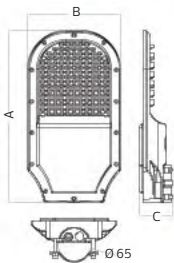

GRAY - 6400K

Power 150W	Luminous Flux 22500 lm	100-265V /50-60Hz Average Life:30.000 Hrs Pole Diameter: Min.50-Max.65	Sizes (mm) A:455 B:252 C:66.5	Price 167,50 €	Box Qty 10

ORLANDO PRO-200

074-005-1200

SMD LED