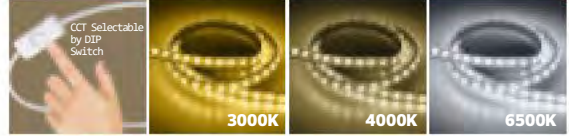

TUNA 3CCT

081-036-1001

SMD LED A ↑ G F

CCT ADJUSTABLE