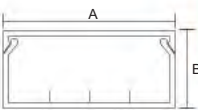

External Cable Channel with Cover

Sizes (mm) A:120 B:60	Price 36,00 €	Box Qty 8

170x70