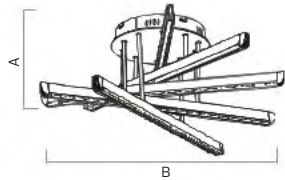

FAUNA-84 3CCT

019-085-0084

SMD LED

CCT ADJUSTABLE

DAYLIGHT 42W
COOL WHITE 84W
WARM WHITE 42W

Power 84 W	Luminous Flux 5880 lm	175-265V/50-60Hz Average Life:30.000 Hrs	Sizes (mm) A:260 B:650	Price 375,50 €	Box Qty 1