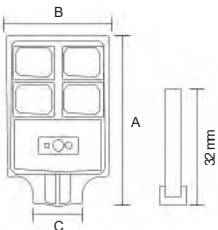

COMPACT PRO-30

074-010-1030

SMD LED

pole included