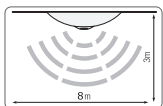

Detect Distance: 8m (max) Timing Adjustment Range: 15-270sn Luminary Adjustment Range: 2-270 Lux Operating Temperature: -20°/+75°

Sizes (mm) A:300 B:105	Price 32,50 €	Box Qty 10

360-2 | 400-000-112