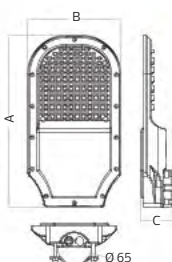

ORLANDO PRO-30

074-005-1030

SMD LED

GRAY - 6400K

8 683684 246579

Power
30W

Luminous Flux
4500 lm

100-265V /50-60Hz Average Life:30.000 Hrs
Pole Diameter: Min.50-Max.65

Sizes (mm)
A:315 B:170 C:60

Price
57,50 €

Box Qty
10

ORLANDO PRO-50

074-005-1050

SMD LED

GRAY - 6400K

8 683684 246586

Power
50W

Luminous Flux
7500 lm

100-265V /50-60Hz Average Life:30.000 Hrs
Pole Diameter: Min.50-Max.65

Sizes (mm)
A:315 B:170 C:60

Price
67,50 €

Box Qty
10

ORLANDO PRO-100

074-005-1100

SMD LED

GRAY - 6400K

8 683684 246593

Power
100W

Luminous Flux
15000 lm

100-265V /50-60Hz Average Life:30.000 Hrs
Pole Diameter: Min.50-Max.65

Sizes (mm)
A:410 B:210 C:62

Price
127,50 €

Box Qty
10