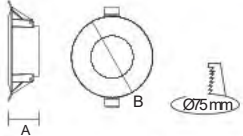

ALEXA-8 3CCT

016-048-1008

SMD LED

CCT ADJUSTABLE