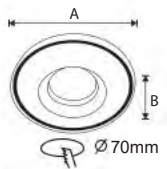

FİRÜZE 015-058-0001