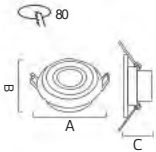

PAMUK-1

015-062-0001

BLACK

WHITE

Power
Max. 10W LED

Lamp Holder not included

Sizes (mm)
A:92 B:92 C:37

Price
9,75 €