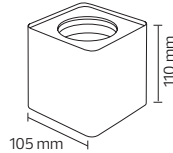

SURFACE-R 015-044-0001

Price **7,75 €** Box Qty 40

SURFACE-SQ1 015-045-0001

Price **13,00 €** Box Qty 40

SURFACE-SQ2 015-045-0002

Price **22,50 €** Box Qty 30

SURFACE-SQ3 015-045-0003

Price **32,50 €** Box Qty 30

SURFACE-SQ4 015-045-0004

Price **35,00 €** Box Qty 24