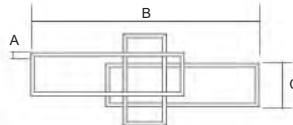

CONCORDE-24

019-053-0024

SMD LED

BLACK - 4000K

8 683684 201417

180-240V /50-60Hz Average Life:30.000 Hrs

Power	Luminous Flux	Sizes (mm)	Price	Box Qty
24 W	1200 lm	A:350 B:120C:20 D:650 E:350 F:135	105,50 €	4

CONCORDE-36

019-053-0036

SMD LED

BLACK - 4000K

8 683684 201462

180-240V /50-60Hz Average Life:30.000 Hrs

Power	Luminous Flux	Sizes (mm)	Price	Box Qty
36 W	2160 lm	A:20 B:1040 C:420	220,50 €	1

VENEZIA

019-057-0040

SMD LED

CHROME - 4000K

8 683684 209345

180-240V /50-60Hz Average Life:30.000 Hrs

Power	Luminous Flux	Sizes (mm)	Price	Box Qty
40 W	2400 lm	A:538 B:526 C:41	155,50 €	4

TROYA

019-058-0024

SMD LED

CHROME - 4000K

8 683684 209352

180-240V /50-60Hz Average Life:30.000 Hrs

Power	Luminous Flux	Sizes (mm)	Price	Box Qty
24 W	1440 lm	A:90 B:540 C:614	110,50 €	8