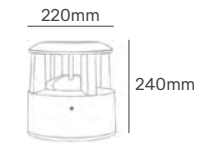

FLOX

Solar Panel	Body Material	Beam Angle	IP	Mounting Type
0.8W Monocrystal Silicon Solar Panel	ABS+PC	90°	IP65	Surface

Power	Colour Temperature (CCT)	Total Luminous Flux (±5%)	Housing Colour	SKU
1.5W	6000K	200lm	White	ILAR-00783
6.8W	6000K	800lm	White	ILAR-00784

LEO

Solar Panel	Body Material	Beam Angle	IP	Mounting Type
Polycrystalline 5V 3.5W	ABS+PC	25°	IP65	Recessed

Power	Colour Temperature (CCT)	Total Luminous Flux (±5%)	Housing Colour	SKU
5W	6000K	200lm	Black	ILAR-02691

SABI

Solar Panel	Body Material	Beam Angle	IP	Mounting Type
1W / 5.5V	ABS+PC	120°	IP65	Recessed

Power	Colour Temperature (CCT)	Total Luminous Flux (±5%)	Housing Colour	SKU
1.5W	RGB+CW+WW	120lm	Black	ILAR-01931

LOTUS

Solar Panel	Body Material	Beam Angle	IP	Mounting Type
9V/3.5W Monocrystalline	6063 Aluminium PC	120°	IP65	Surface

Power	Colour Temperature (CCT)	Total Luminous Flux (±5%)	Housing Colour	SKU
3.5W	5000K	255lm	Black	ILAR-00433

BOLLARD

Solar Panel	Body Material	Beam Angle	IP	Mounting Type
Monocrystalline Silicon 4.86 1W	Aluminum Panlite PC	120°	IP65	Surface

Power	Colour Temperature (CCT)	Total Luminous Flux (±5%)	Housing Colour	SKU
2W	3000K	100lm	Grey	ILAR-02293