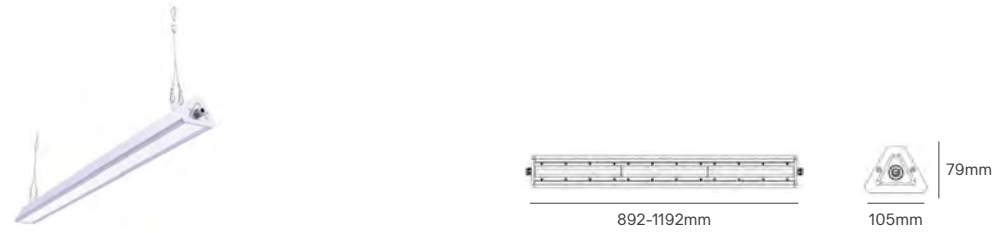

LINEAR LUMIA

Voltage	Body Material	Beam Angle	Dimming	IP	Mounting Type
100-277VAC	Aluminum Alloy	60°x110°	(0-10V)	IP66	Suspended/Bracket

Power	Colour Temperature (CCT)	Total Luminous Flux (±5%)	Housing Colour	Size	SKU
150W	5000K	24000lm	White	892x105x79mm	ILAR-02152
200W		32000lm		1192x105x79mm	ILAR-02153