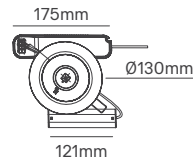

DOTLUX

Voltage	Body Material	IP	Type	Mounting Type
220-240V	Polycarbonate Diffuser & ABS Housing	IP20	Non Maintained Maintained/Non Maintained	Recessed/Surface

Model	Power	Colour Temperature (CCT)	Total Luminous Flux (±5%)	Battery	Size	Cut-out	SKU
Dotlux	2W	6500K	200lm	3 Hours LiFePO4 6.4V600mAh	Ø130x121x175mm	Ø115mm-Ø120mm	ILEM-00051