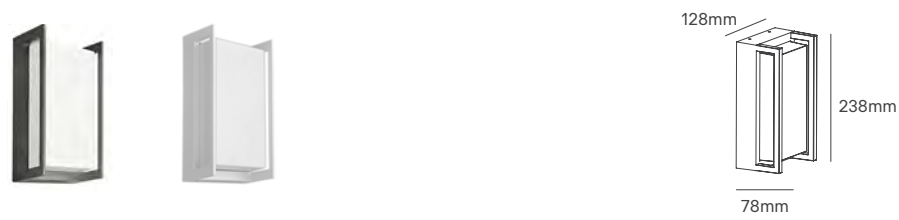

FISHER

Voltage	Body Material	Beam Angle	IP	Mounting Type
220-240V	Die-Casting Aluminium	90°	IP54	Surface

Power	Colour Temperature (CCT)	Total Luminous Flux (±5%)	Housing Colour	SKU
10W	3000K	900lm	Grey White	ILAR-00959 ILAR-00960