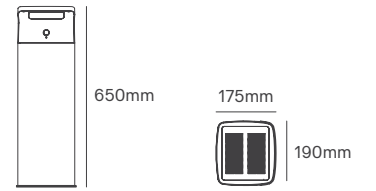

MOSS

Solar Panel	Body Material	Beam Angle	IP	Mounting Type
5V/6.5W Monocrystalline	6033 Aluminium PC	360°	IP65	Surface

Power	Colour Temperature (CCT)	Total Luminous Flux (±5%)	Housing Colour	SKU
3.5W	5000K	435lm	Black	ILAR-00430

PLUTO

Solar Panel	Body Material	Beam Angle	IP	Mounting Type
Monocrystalline Silicon	Aluminium	36°	IP65	Surface

Power	Colour Temperature (CCT)	Total Luminous Flux (±5%)	Housing Colour	SKU
2.5W	3000K	1150lm	Grey Corten	ILAR-03596 ILAR-03594