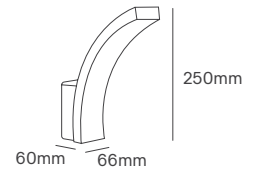

ST53KH LUMINAIRE

Voltage	Body Material	Beam Angle	IP	Mounting Type
220-240V	ABS + PC	120°	IP65	Surface

Power	Colour Temperature (CCT)	Total Luminous Flux (±5%)	Housing Colour	SKU
Switch 12W/15W/20W	4000K	1200-1500-2000lm	White	ILAR-02764