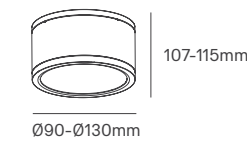

Voltage	Body Material	Beam Angle	IP	Mounting Type
200-240V	Aluminum Die-Casting	45°	IP65	Surface

Power	Colour Temperature (CCT)	Total Luminous Flux (±5%)	Housing Colour	SKU
6W	3000K	410lm	Grey	ILAR-00808