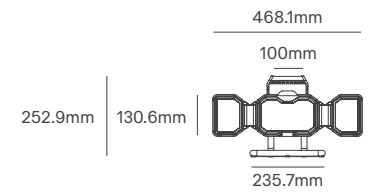

STRING PROJECTOR