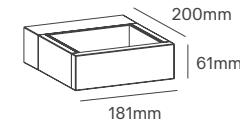

ARCO

Voltage	Body Material	Beam Angle	IP	Mounting Type
220-240V	Aluminium	110°	IP65	Wall Surface

Power	Colour Temperature (CCT)	Total Luminous Flux (±5%)	Housing Colour	SKU
10W	2700K	715lm	White Antracite	ILAR-02771 ILAR-02772

KANE WALL

Voltage	Body Material	IP	Mounting Type
100-240V	Aluminium	IP65	Surface

Power	Colour Temperature (CCT)	Total Luminous Flux (±5%)	Housing Colour	SKU
10W	2CCT 3000K-4000K	650lm	Grey RAL 7016	ILAR-01682

ALFA WALL

Voltage	Body Material	IP	Mounting Type
100-240V	Aluminium	IP65	Surface

Power	Colour Temperature (CCT)	Total Luminous Flux (±5%)	Housing Colour	SKU
13W	3000K	850lm	Grey RAL 7016	ILAR-01684