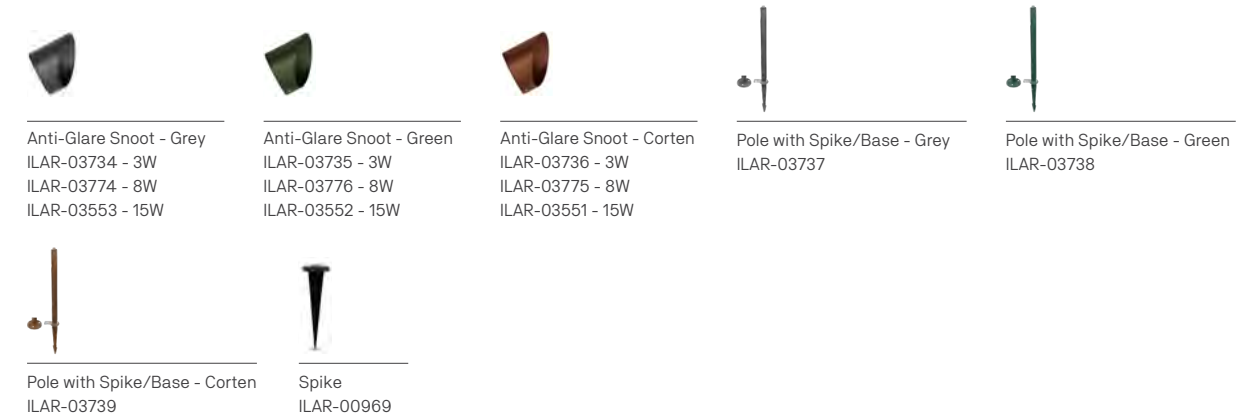

Options (Not included)