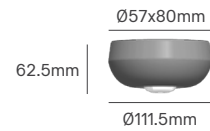

LONG RANGE

Voltage	Detection Angle	IP	Type	Dimming	Mounting Type
220-240V	360°	IP44	Infrared	No	Surface/Recessed

Rated Load	Detection Distance	Installation Height	Installation	Size	Cut-out	SKU
2000W	8m	4-12m	False Ceiling	Ø111.5x62.5mm	Ø57x80mm	ILAR-03576