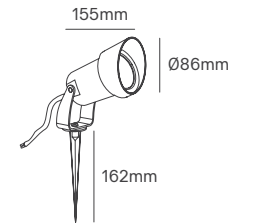

HAZEL

Voltage	Body Material	IP	Mounting Type
220-240V	ABS + PC	IP66	Bracket/Spike

Power	Type of Bulb	Housing Colour	SKU
MAX 7W	1x GU10	Black	ILAR-01676

*Lamps not included.