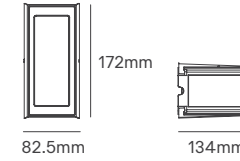

PARKE GU10

Voltage	Body Material	IP	Mounting Type
100-240V	Die-casting Aluminium	IP44	Surface

Power	Type Of Bulb	Size	Housing Colour	SKU
MAX 35W	1x GU10	90x80x67mm	Grey	ILAR-00965
			White	ILAR-00966
MAX 2x 35W	2x GU10	90x156x67mm	Grey	ILAR-00967
			White	ILAR-00968

*Lamps not included.

BAO

Voltage	Body Material	Beam Angle	IP	Mounting Type
220-240V	Die-Casting Aluminium	2x 0-90°	IP65	Surface

Power	Colour Temperature (CCT)	Total Luminous Flux (±5%)	Housing Colour	SKU
12W	3000K	440lm	Grey	ILAR-00816

ABRITER

Voltage	Body Material	Beam Angle	IP	Mounting Type
100-240V	Aluminium Alloy	120°	IP66	Surface

Power	Colour Temperature (CCT)	Total Luminous Flux (±5%)	Housing Colour	SKU
12W	RGB + CCT 2700K-6500K	1000lm	Black	ILAR-02282