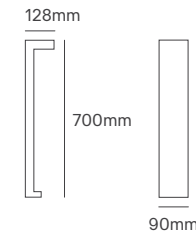

BOLLARD BERY