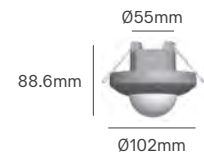

ST05DA3 DALI

Voltage	Detection Angle	IP	Type	Dimming	Mounting Type
220-240V	360°	IP54	Infrared/DALI	No	Recessed

Rated Load	Detection Distance	Installation Height	Output	Installation	Size	Cut-out	SKU
2000W	20m	2.2-6m	CH1-CH2	False Ceiling	Ø102x88.6mm	Ø55mm	ILAR-02287