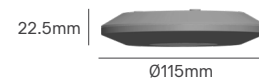

INFRARED PRESENCE

Voltage	Detection Angle	IP	Type	Dimming	Mounting Type
110-240V	360°	IP20	Infrared/Presence	No	Surface

Rated Load	Detection Distance	Installation Height	Installation	Size	SKU
2000W	6m	2-4m	Ceiling	Ø115x22.5mm	ILAR-03574