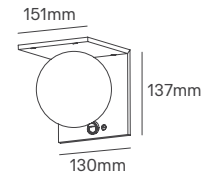

MARLO

Solar Panel	Body Material	Beam Angle	IP	Mounting Type
Monocrystalline Silicon 4.86V 1.5W	ABS+PC	120°	IP65	Surface

Power	Colour Temperature (CCT)	Total Luminous Flux (±5%)	Housing Colour	SKU
6W	4000K	1000lm	Grey	ILAR-02292