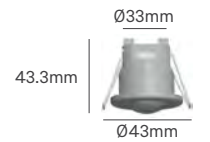

ST331 1-10V

Voltage	Detection Angle	IP	Type	Dimming	Mounting Type
220-240V	360°	IP20	Infrared	No	Recessed

Dimming	Detection Distance	Installation Height	Installation	Size	Cut-out	SKU
1%-100%	1.8-4m	2.2m-4m	False Ceiling	Ø43x43.3x34mm	Ø33mm	ILAR-01865