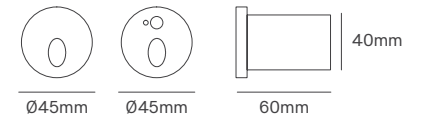

MELLER II

Voltage	Body Material	Beam Angle	Sensor Distance	IP	Mounting Type
85-265V	Die-cast Aluminum	10°-90°	1-3m	IP65	Recessed

Model	Power	Colour Temperature (CCT)	Total Luminous Flux (±5%)	Size	Cut-out	Housing Colour	SKU
Base	3W	3CCT 2700K-3000K-4000K	240lm	90x90x55mm	80x80x50mm	Grey	ILAR-02862
Base	3W (Sensor)	3CCT 3000K-4000K-6000K	240lm			Black	ILAR-02189

Options (Not included)

PINI

Voltage	Body Material	Beam Angle	Sensor Distance	IP	Mounting Type
85-265V	Aluminum	38°	1-3m	IP45	Recessed

Power	Colour Temperature (CCT)	Total Luminous Flux (±5%)	Size	Cut-out	Housing Colour	SKU
3W	3000K	80lm	Ø45x60mm	Ø40x60mm	White	ILAR-02868
					Black	ILAR-02866
					Grey	ILAR-02864
3W (Sensor)	3000K	80lm	Ø45x60mm	Ø40x60mm	White	ILAR-02865
					Black	ILAR-02863
					Grey	ILAR-02867