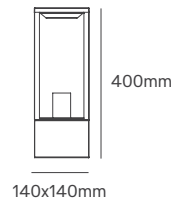

Voltage	Body Material	IP	Mounting Type
100-240V	Aluminium/Glass	IP65	Surface

Power	Type Of Bulb	Size	Housing Colour	SKU
MAX 60W	1x E27	140x140x400mm	Grey	ILAR-00951

*Lamps not included.