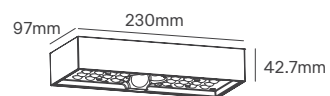

BIRK

Solar Panel	Body Material	Beam Angle	IP	Mounting Type
2.8W, DC5.5V Mono with tempered glass	ABS+PC, Anti-UV, V0 material for fire-proof	120°	IP65	Surface

Power	Colour Temperature (CCT)	Total Luminous Flux (±5%)	Housing Colour	SKU
6W	4000K	800lm	Black White	ILAR-01235 ILAR-01236

FLOOD SOLAR PRO II

Body Material	Beam Angle	IP	Mounting Type
Aluminium	120°	IP65	Bracket Mounting

Power	Colour Temperature (CCT)	Total Luminous Flux (±5%)	Housing Colour	SKU
15W	3CCT 3000K-	1900lm	Black	ILAR-03002
32W	4000K-6500K	4800lm		ILAR-03003