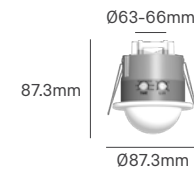

AR41

Voltage	Detection Angle	IP	Type	Dimming	Mounting Type
220-240V	360°	IP54	Infrared/Presence	No	Recessed

Rated Load	Detection Distance	Installation Height	Installation	Size	Cut-out	Colour	SKU
1200W	6m Presence 20m Motion	2.2-6m	False Ceiling	Ø87.3x87.3mm	Ø63-66mm	White All Black	ILAR-02880 ILAR-02881