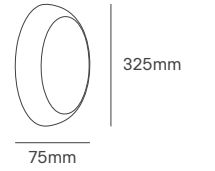

DÁLIA

Voltage	Body Material	Beam Angle	IP	Mounting Type
100-240V	ABS + PC	120°	IP65	Surface

Power	Type of Bulb	Size	Housing Colour	SKU
MAX 35W	2x E27	Ø300x85mm	White	ILAR-00348

*Lamps not included.

MOON

Voltage	Body Material	Beam Angle	IP	IK	Mounting Type
220-240V	ABS + PC	120°	IP66	IK10	Surface

Model	Power	Colour Temperature (CCT)	Total Luminous Flux (±5%)	Housing Colour	SKU
Moon	15W	3CCT 3000K-4000K-5700K	1700lm	White	ILAR-01916
Mars	15W		1700lm	White	ILAR-01918
Half Moon	15W		900lm	Black	ILAR-01917
Half Mars	15W		900lm	Black	ILAR-01919

LARA

Voltage	Body Material	Beam Angle	IP	Mounting Type
220-240V	ABS + PC	120°	IP54	Surface

Power	Colour Temperature (CCT)	Total Luminous Flux (±5%)	Housing Colour	SKU
12W	4000K	840lm	ABS + PC	ILAR-00954

RUMU

Voltage	Body Material	Beam Angle	IP	Mounting Type
220-240V	ABS + PC	120°	IP65	Surface

Power	Colour Temperature (CCT)	Total Luminous Flux (±5%)	Housing Colour	SKU
Switch 9W/12W/16W	4CCT 3000K-4000K- 5000K-6000K	2240lm	White	ILAR-02971

Options (Not included)