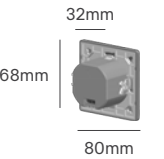

ST754

Voltage	Detection Angle	IP	Type	Dimming	Mounting Type
220-240V	180°	IP20	Micro-ondas	No	Recessed

Rated Load	Detection Distance	Installation Height	Installation	Size	Cut-out	SKU
1200W	5-15m	1-1.8m	Wall	80x80x32mm	50x50mm	ILAR-00305