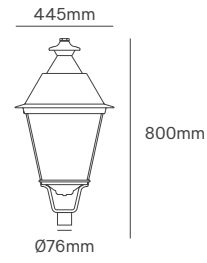

VILLA

Voltage	Body Material	Beam Angle	Dimmable	IP	Mounting Type
100-240V	Die Cast Aluminium	Multiple	Optional	IP66	Post Top
Power	Colour Temperature (CCT)	Total Luminous Flux (±5%)	Size	Housing Colour	SKU
30W-100W Configurable	3000K/4000K/5000K	4500lm-15000lm	445x855mm	Black	On-request