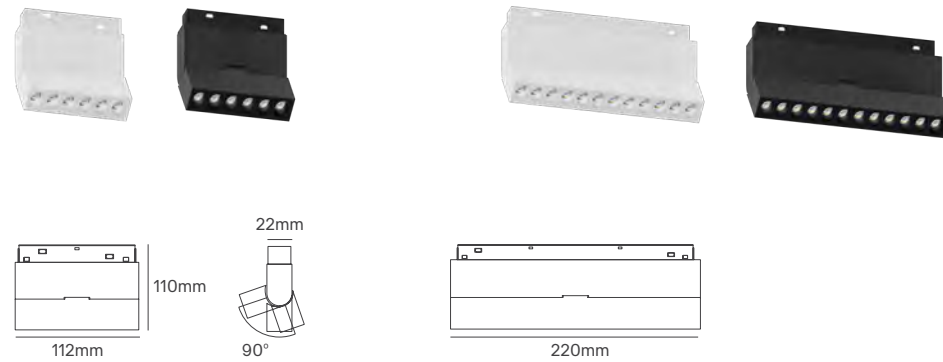

LINEAR DOT ROTABLE

Voltage	Body Material	Beam Angle	IP	Mounting Type
48V	Aluminium	36°	IP20	Tracklight 48V

Power	Colour Temperature (CCT)	Total Luminous Flux (±5%)	Size	Housing Colour	SKU
6W	2700K	240lm	L112	White	ILAR-03398
	4000K			White	ILAR-03400
	2700K			Black	ILAR-03399
	4000K			Black	ILAR-03401
12W	2700K	600lm	L220	White	ILAR-03402
	4000K			White	ILAR-03404
	2700K			Black	ILAR-03403
	4000K			Black	ILAR-03405