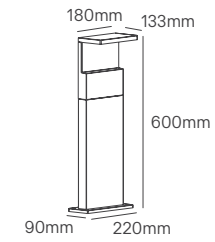

PIRI

Voltage	Body Material	Beam Angle	IP	Mounting Type
24V	Aluminum House + PMMA	110°	IP65	Recessed / Inground

Power	Colour Temperature (CCT)	Total Luminous Flux (±5%)	Size	Housing Colour	SKU
1W	3000K	35lm	1000x16xØ45mm	Green RAL 6003	ILAR-03543
			1000x16xØ45mm	Corten	ILAR-03544
			1000x16xØ45mm	Grey	ILAR-03545
			500x16xØ45mm	Green RAL 6003	ILAR-03546
			500x16xØ45mm	Corten	ILAR-03547
			500x16xØ45mm	Grey	ILAR-03548

SHIRA

Voltage	Body Material	IP	Mounting Type
100-240V	Aluminium/Glass	IP65	Surface

Power	Type of Bulb	Housing Colour	SKU
MAX 13W	1x E27	Grey	ILAR-00874

*Lamps not included.

ALFA

Voltage	Body Material	Beam Angle	IP	Mounting Type
100-240V	Aluminium	120°	IP65	Surface

Power	Colour Temperature (CCT)	Total Luminous Flux (±5%)	Housing Colour	SKU
13W	3000K	850lm	Grey RAL 7016	ILAR-01685