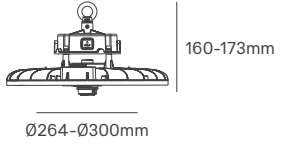

MASTER DIMMABLE

Voltage	Body Material	Beam Angle	IP	Dimmable	Mounting Type
100-277VAC	Die-Casting Aluminum	90°	IP65	1-10V	Ceiling Mounting

Power	Colour Temperature (CCT)	Total Luminous Flux (±5%)	Housing Colour	SKU
100W	5000K	15000lm	Black RAL 9004	ILAR-01233
150W		22500lm		ILAR-01191
200W		30000lm		ILAR-01192
240W		36000lm		ILAR-01246

Options (Not included)

MASTER II 3CCT

Voltage	Body Material	Beam Angle	IP	Dimmable	Sensor	Mounting Type
100-277VAC	Die-Casting Aluminum	90°	IP65	0-10V	Optional	Ceiling Mounting

Power Switch	Colour Temperature (CCT)	Total Luminous Flux (±5%)	Size	Housing Colour	SKU
80W-120W-150W	3CCT 3000K-	12800-24000lm	Ø280x130mm	Black RAL 9004	ILAR-01960
120W-150W-200W	4000K-5000K	19200-32000lm	Ø280x130mm	Black RAL 9004	ILAR-02270

Options (Not included)

TECH EVO

Power / CCT / Beam Angle Switch

Voltage	Body Material	Beam Angle	IP	Dimmable	Mounting Type
100-277VAC	Die-Casting Aluminum	Switch 75°-85°-115°	IP65	0-10V	Ceiling Mounting

Power Switch	Colour Temperature (CCT)	Total Luminous Flux (±5%)	Housing Colour	SKU
100W-120W-150W	3CCT 3000K-4000K-5000K	27750lm Max.	Black RAL 9017	ILAR-03747
120W-150W-200W	3CCT 3000K-4000K-5000K	37000lm Max.	Black RAL 9017	ILAR-03748