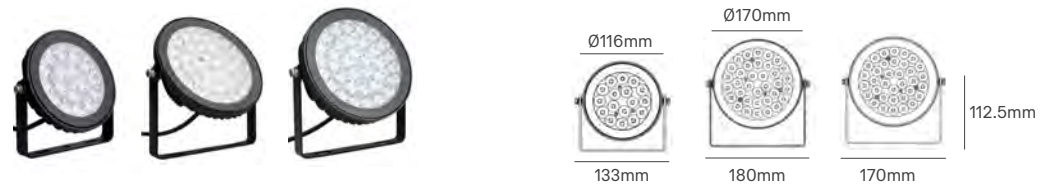

180—187

EXTERIOR

FACADE LIGHTING

ALL LIGHTING SOLUTIONS

GARDEN LIGHT

Voltage	Body Material	Beam Angle	IP	Mounting Type
100-240V	Aluminium	15°	IP66	Bracket/Spike

Model	Power	Colour Temperature (CCT)	Total Luminous Flux (±5%)	Housing Colour	SKU
FUTC02	9W	RGB-CCT	900lm	Black	ILAR-01824
FUTC03	15W	RGB-CCT	1500lm	Black	ILAR-01886
FUTC05	25W	RGB-CCT	2100lm	Black	ILAR-01871