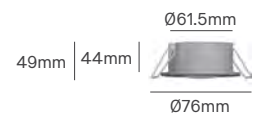

ST41H

Voltage	Detection Angle	IP	Type	Dimming	Mounting Type
220-240V	360°	IP20	Infrared	No	Recessed

Rated Load	Detection Distance	Installation Height	Installation	Size	Cut-out	SKU
1200	8m	1.8m-4m	False Ceiling	Ø76x49mm 76x76x49mm	Ø61.5x44mm Ø61.5x44mm	ILAR-02031 ILAR-02794