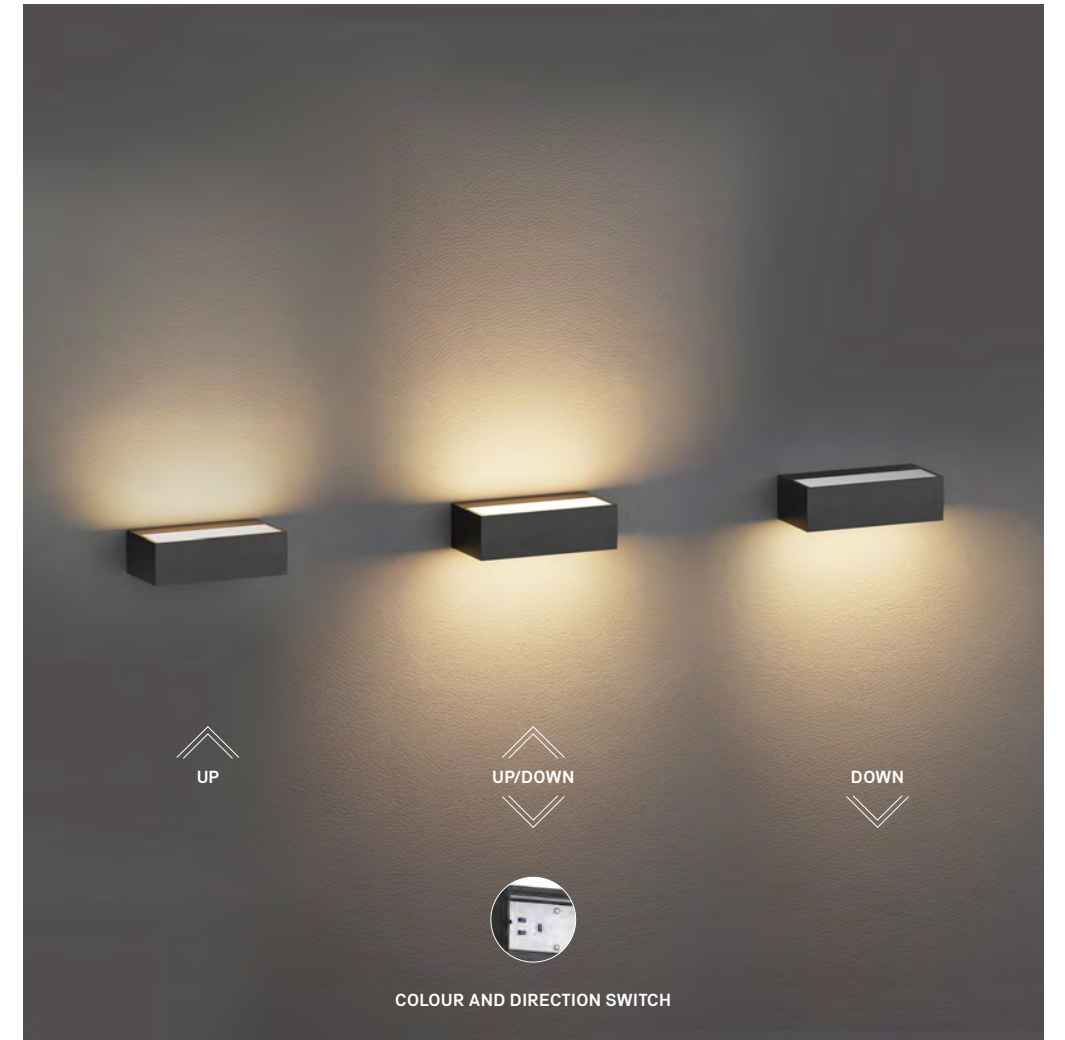

CANNA PRO

Voltage	Body Material	Beam Angle	IP	Mounting Type
200-240V	Die-Casting Aluminium	115-110° Asymmetric 40°	IP65	Surface

Power	Colour Temperature (CCT)	Total Luminous Flux (±5%)	Housing Colour	SKU
15W	3CCT 2700K-3200K-4000K	900-1200lm	White Black Grey RAL7016	ILAR-03683 ILAR-03684 ILAR-03685