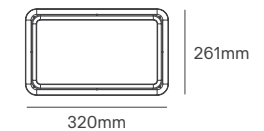

ATEX FLOODTOP

Options (Not included)

Voltage	Body Material	Beam Angle	Zone	IP	Dimmable	Mounting Type
200-250V	Die Cast Aluminium	90°	1/21/22	IP66	0-10V	Surface

Power	Colour Temperature (CCT)	Total Luminous Flux (±5%)	Size	Housing Colour	SKU
80W	5000K	11200lm	320x261x240mm	Grey	ILAR-02368
150W	4000K	21000lm			ILAR-02641
150W	5000K	21000lm			ILAR-02014
200W	5000K	28000lm			ILAR-02208