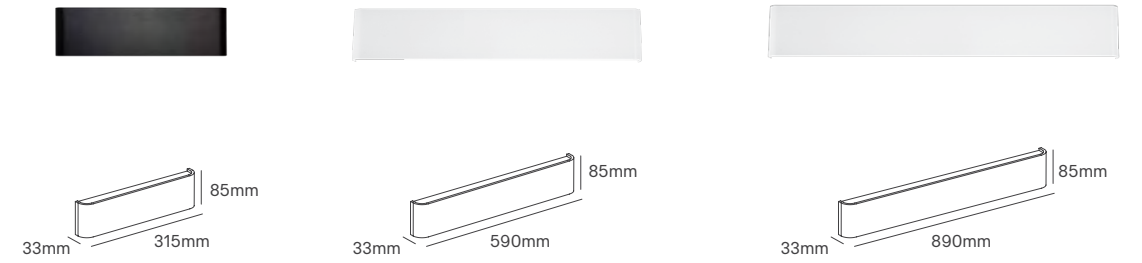

TIDE

Voltage	Body Material	Beam Angle	IP	Mounting Type
220-240V	Aluminium	60°	IP20	Wall Surface

Power	Colour Temperature (CCT)	Total Luminous Flux (±5%)	Housing Colour	SKU
8W	3000K	440lm	Matt White	ILAR-02233
			Matt Black	ILAR-02234

DUNA

Voltage	Body Material	Beam Angle	IP	Mounting Type
220-240V	Aluminium	185°	IP20	Wall Surface

Power	Colour Temperature (CCT)	Total Luminous Flux (±5%)	Size	Housing Colour	SKU
9W	3000K	855lm	315x85x33mm	White	ILAR-01742
				Black	ILAR-01743
				Wooden	ILAR-01744
				Golden	ILAR-01745
19W	3000K	1805lm	590x85x33mm	White	ILAR-01746
				Black	ILAR-03291
29W	3000K	3420lm	890x85x33mm	White	ILAR-01747
				Black	ILAR-03772