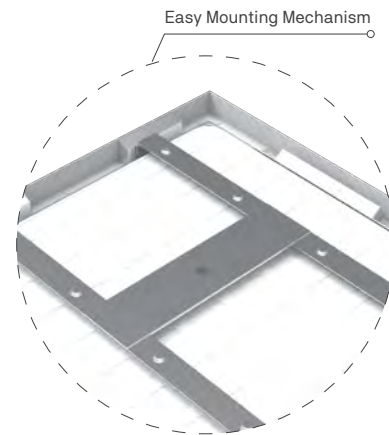

EDGELIT

LED PANEL

600X600	PRO	40W	100LM/W
	HIGH LUMEN PRO	40W	130LM/W

600X300	PRO	22W	110LM/W

1200X300	PRO	40W	100LM/W

1500X300	PRO	40W	120LM/W

1200X600	PRO	40W	150LM/W