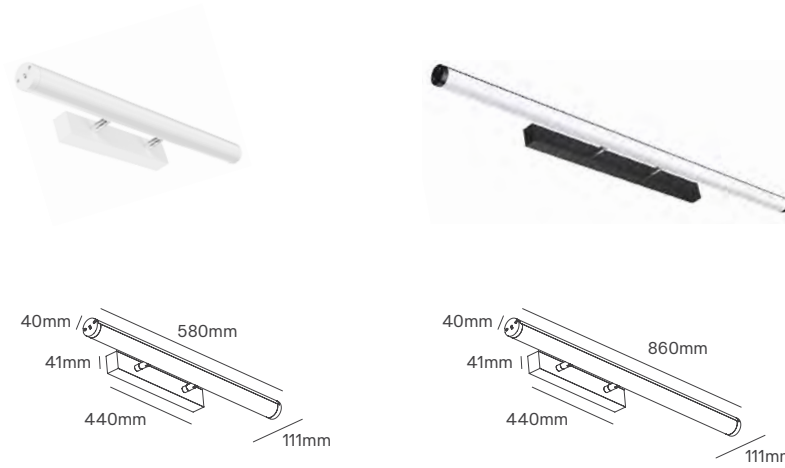

KIRA

Voltage	Body Material	Beam Angle	IP	Mounting Type	Rotable
220-240V	PC+Aluminium	120°	IP40	Wall Surface	Yes

Power	Colour Temperature (CCT)	Total Luminous Flux (±5%)	Size	Housing Colour	SKU
10W	3CCT 3000K 4000K-5700K	1180lm	580x41x111x40x285mm	White	ILAR-02041
				Black	ILAR-02042
15W	3CCT 3000K 4000K-5700K	1850lm	860x41x111x40x440mm	White	ILAR-02043
				Black	ILAR-02044