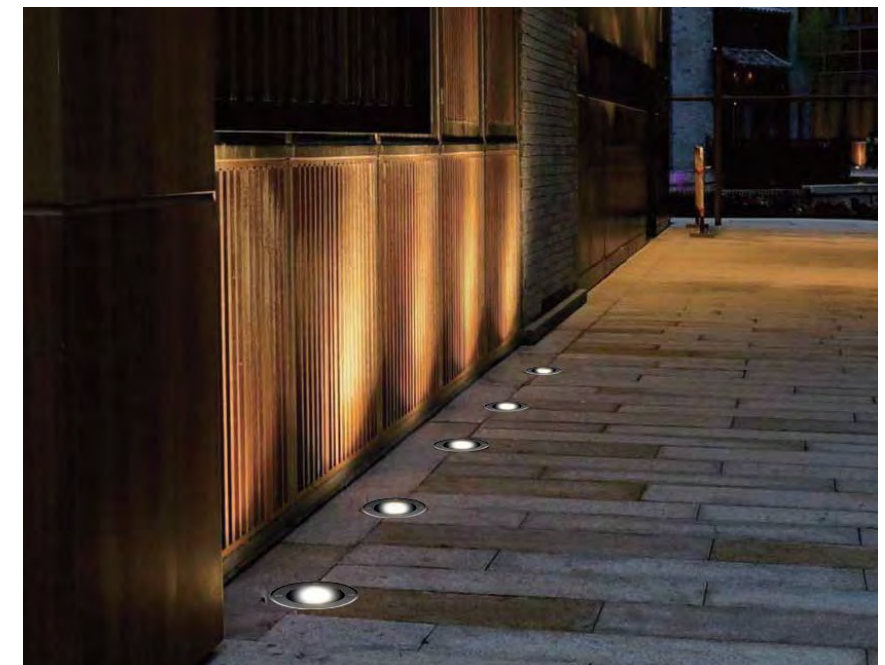

OAK

Voltage	Body Material	IP	Mounting Type
110-220V	Stainless steel 316	IP67	Inground
Power	Type of Bulb	Housing Colour	SKU
MAX 35W	1x GU10	Stainless Steel	ILAR-00827

*Lamps not included.