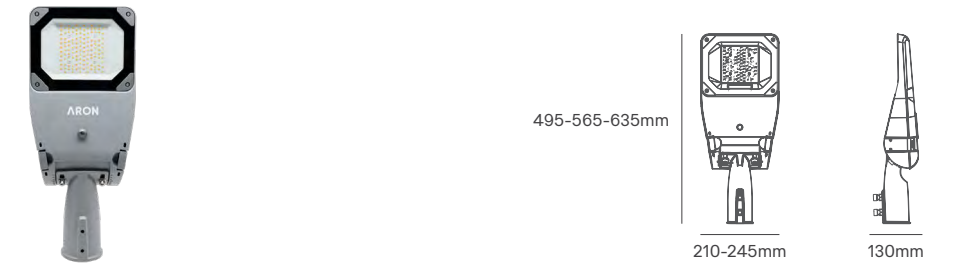

VERSATILE

Voltage	Body Material	Beam Angle	Dimmable	IP	Mounting Type
220-240V	Die Cast Aluminium	Asymmetric	1-10V	IP66	Side Entry/Post Top

Power	Colour Temperature (CCT)	Total Luminous Flux (±5%)	Housing Colour	SKU
60W	3CCT 3000K	9600lm	Grey RAL 9006	ILAR-02579
75W	4000K-5000K	12000lm		ILAR-02580
100W		16000lm		ILAR-02581
120W		19200lm		ILAR-02582

On-request

10W to 230W	2700K or 3000K or 4000K or 5000K	1-10V or DALI	Zhaga or NEMA

Options (Not included)

Wall Holder 45° - Antracite - 250xØ60mm ILAR-01091	Wall Holder 45° - Grey - 250xØ60mm ILAR-01202	Articulated Adapter Grey - Ø60xØ47mm ILAR-02027	Corner Holder Grey - Ø60mm ILAR-01117

NEXA

Voltage	Body Material	Beam Angle	Dimmable	IP	Mounting Type
220-240V	Die Cast Aluminium	120°	Optional	IP66	Side Entry/Post Top

Power	Colour Temperature (CCT)	Total Luminous Flux (±5%)	Housing Colour	SKU
50W	3CCT 3000K	7000lm	Grey RAL 9006	ILAR-03294
100W	4000K-5000K	14000lm		ILAR-03295
150W		21000lm		ILAR-03296

Options (Not included)

Wall Holder 45° - Antracite - 250xØ60mm ILAR-01091	Wall Holder 45° - Grey - 250xØ60mm ILAR-01202	Articulated Adapter Grey - Ø60xØ47mm ILAR-02027	Corner Holder Grey - Ø60mm ILAR-01117