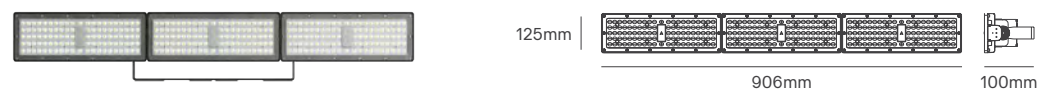

PADELITE ECO

Voltage	Body Material	Beam Angle	IP	Mounting Type
220-240V	Die Cast Aluminium	OP01-Asy	IP66	Bracket

Power	Colour Temperature (CCT)	Total Luminous Flux (±5%)	Housing Colour	SKU
300W	4000K	48000lm	Black	ILAR-03752