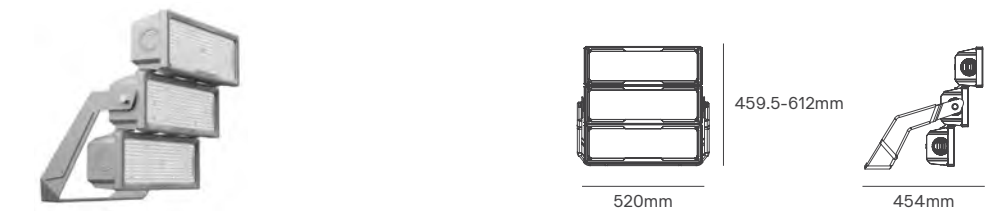

TECH II DIMÁVEL

Voltage	Body Material	Dimmable	IP	Mounting Type
220-240V	Aluminium	0-10V	IP66	Bracket Mounting

Power	Colour Temperature (CCT)	Total Luminous Flux (±5%)	Beam Angle	Housing Colour	SKU
250W	5000K	33750-40000lm	15°	Grey	ILAR-03053
			30°		ILAR-02981
			45°		ILAR-03054
			60°		ILAR-03055
			Asy		ILAR-03056
500W	5000K	67500-80000lm	15°		ILAR-03057
			30°		ILAR-02982
			45°		ILAR-03058
			60°		ILAR-03059
			Asy		ILAR-03060
750W	5000K	101250-120000lm	15°		ILAR-02007
			30°		ILAR-02005
			45°		ILAR-03061
			60°		ILAR-02006
			Asy		ILAR-02008
1000W	5000K	135000-160000lm	15°		ILAR-02003
			30°		ILAR-01959
			45°		ILAR-03062
			60°		ILAR-02002
			Asy		ILAR-02004