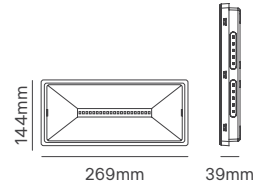

SAFELUX DOUBLE

Voltage	Body Material	IP	Type	Prepared for Remote Control	Mounting Type
220-240V	Polycarbonate Diffuser & ABS Housing	IP65	Maintained/Non Maintained	YES	Recessed/Surface

Model	Power	Colour Temperature (CCT)	Total Luminous Flux (±5%)	Battery	SKU
Safelux Double	3.8W	6000K	200lm	3.6V 1500mAh NI-MH	ILEM-00071