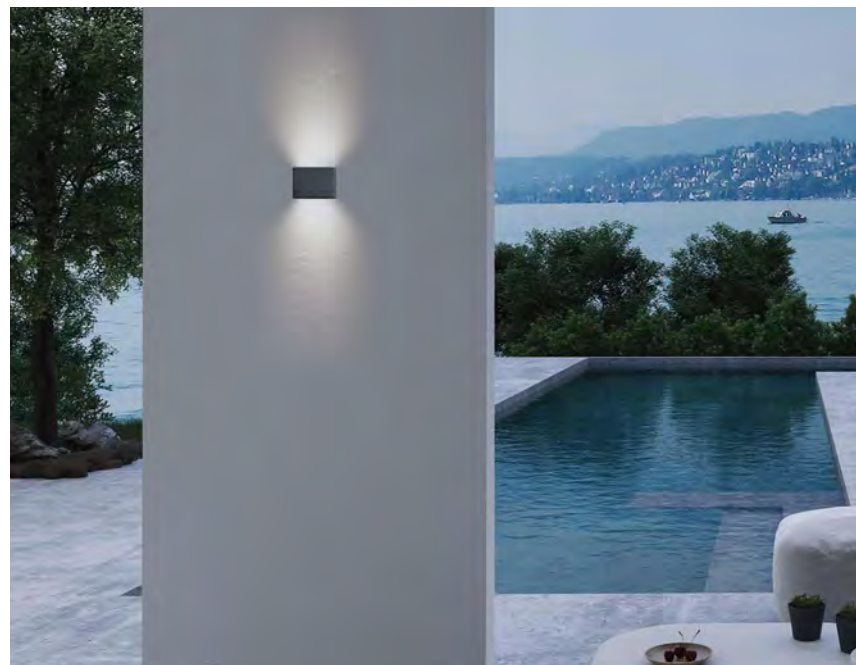

NUT

Voltage	Body Material	IP	Beam Angle	Mounting Type
220-240V	Die-Casting Aluminium	IP54	2x 110°	Surface

Power	Colour Temperature (CCT)	Total Luminous Flux (±5%)	Housing Colour	SKU
2x 3W	3000K	450lm	Grey	ILAR-00814