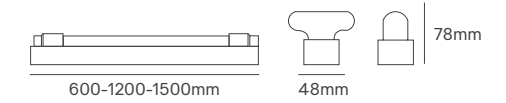

RÉGUAS T8

Voltage	Body Material	Type of Bulb	IP	Mounting Type
220-240V	Aluminium/PVC	Tube T8	IP20	Surface

Max Power	Model	Model Size	Housing Colour	SKU
1x 30W	Single	600mm	White	ILAR-00270
2x 30W	Double			ILAR-00271
1x 30W	Single	1200mm		ILAR-00272
2x 30W	Double			ILAR-00273
1x 30W	Single	1500mm		ILAR-00274
2x 30W	Double			ILAR-00275