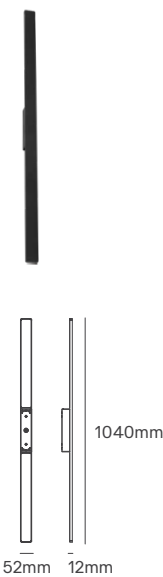

LINCE

Voltage	Body Material	Beam Angle	IP	Mounting Type
220-240V	Aluminum	120°	IP65	Surface

Power	Colour Temperature (CCT)	Total Luminous Flux (±5%)	Housing Colour	SKU
14W	3000K	1290lm	Black	ILAR-02079

TAKO

Voltage	Body Material	Beam Angle	IP	Mounting Type
220-240V	Die-Casting Aluminium	104°	IP54	Surface

Power	Colour Temperature (CCT)	Total Luminous Flux (±5%)	Housing Colour	SKU
2x 5W	3000K	600lm	Black White	ILAR-00963 ILAR-00964

LOG

Voltage	Body Material	Beam Angle	IP	Mounting Type
220-240V	Aluminum	120°	IP65	Surface

Power	Colour Temperature (CCT)	Total Luminous Flux (±5%)	Housing Colour	SKU
18W	3000K	1840lm	Black	ILAR-02080

LYRA

Voltage	Body Material	Beam Angle	IP	Mounting Type
220-240V	Aluminum	15°-120°	IP65	Wall Surface

Power	Colour Temperature (CCT)	Total Luminous Flux (±5%)	Housing Colour	SKU
10W	2700K	750lm	White	ILAR-00769
			Black	ILAR-00860
10W	4000K	900lm	White	ILAR-00861
			Black	ILAR-00770