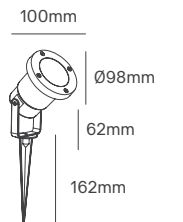

SAGE

Voltage	Body Material	IP	Mounting Type
220-240V	ABS + PC	IP66	Bracket/Spike

Power	Type of Bulb	Housing Colour	SKU
MAX 7W	1x GU10	Black	ILAR-01677

*Lamps not included.