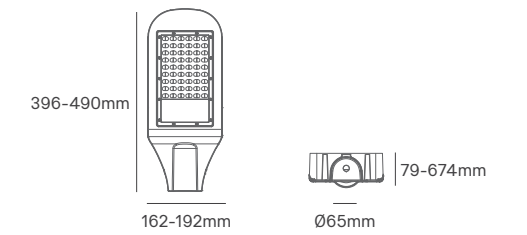

ARIES

Voltage	Body Material	Beam Angle	Dimmable	IP	Mounting Type
220-240V	Aluminium	120°	NO	IP65	Side Entry/Post Top

Power	Colour Temperature (CCT)	Total Luminous Flux (±5%)	Housing Colour	SKU
60W	4000K	7200lm	Grey	ILAR-00245
100W		12000lm		ILAR-01009
150W		18000lm		ILAR-01188

Options (Not included)