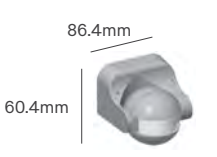

ST09

Voltage	Detection Angle	IP	Type	Dimming	Mounting Type
220-240V	180°	IP44	Infrared	No	Surface

Rated Load	Detection Distance	Installation Height	Installation	Size	SKU
1200W	12m	1.8-2.5m	Wall	84.4x60.4mm	ILAR-00121