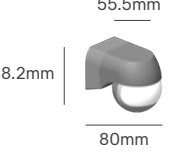

MOTION SENSOR

Voltage	Detection Angle	IP	Type	Dimming	Mounting Type
220-240V	180°/360°	IP44	Infrared	No	Surface

Rated Load	Detection Distance	Installation Height	Installation	Size	Colour	SKU
1200W	12m	1.8-2.5m	Wall	80.2x68.2x55.5mm	White All Black	ILAR-03577 ILAR-03578