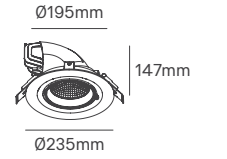

RITZ

Voltage	Body Material	Beam Angle	IP	Mounting Type	Rotable
220-240V	Aluminium	36°	IP20	Recessed	Yes

Power	Colour Temperature (CCT)	Total Luminous Flux (±5%)	Housing Colour	SKU
35W	3CCT 3000K-4000K-5000K	2812lm	White Black	ILAR-03034 ILAR-03035