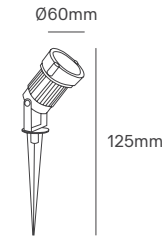

Voltage	Body Material	Beam Angle	IP	Mounting Type
220-240V	Aluminium	120°	IP66	Bracket/Spike
Power	Colour Temperature (CCT)	Total Luminous Flux (±5%)	Housing Colour	SKU
3W	4000K	240lm	Black	ILAR-00359

SIG