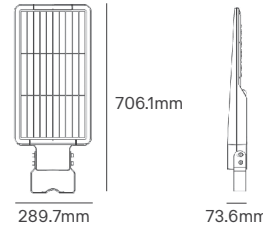

LEAN SOLAR

Body Material	Beam Angle	IP	Mounting Type
ABS+PC, Aluminum, Anti-UV	140x70° - TPIII	IP65	Surface

Power	Colour Temperature (CCT)	Total Luminous Flux (±5%)	Housing Colour	Charging Time	SKU
15W	4000K	2250lm	Black	8-10hrs strong sunshine to fully charge	ILAR-01801
40W		4800lm			ILAR-01802