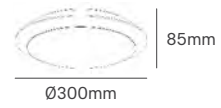

DÁLIA

Voltage	Body Material	Beam Angle	IP	Mounting Type
100-240V	ABS + PC	120°	IP65	Surface

Power	Type of Bulb	Size	Housing Colour	SKU
MAX 35W	2x E27	Ø300x85mm	White	ILAR-00348

*Lamps not included.

MOON

Voltage	Body Material	Beam Angle	IP	IK	Mounting Type
220-240V	ABS + PC	120°	IP66	IK10	Surface

Model	Power	Colour Temperature (CCT)	Total Luminous Flux (±5%)	Housing Colour	SKU
Moon	15W	3CCT 3000K-4000K-5700K	1700lm	White	ILAR-01916
Mars	15W		1700lm	White	ILAR-01918
Half Moon	15W		900lm	Black	ILAR-01917
Half Mars	15W		900lm	Black	ILAR-01919

LARA

Voltage	Body Material	Beam Angle	IP	Mounting Type
220-240V	ABS + PC	120°	IP54	Surface

Power	Colour Temperature (CCT)	Total Luminous Flux (±5%)	Housing Colour	SKU
12W	4000K	840lm	ABS + PC	ILAR-00954

RUMU

Voltage	Body Material	Beam Angle	IP	Mounting Type
220-240V	ABS + PC	120°	IP65	Surface

Power	Colour Temperature (CCT)	Total Luminous Flux (±5%)	Housing Colour	SKU
Switch 9W/12W/16W	4CCT 3000K-4000K- 5000K-6000K	2240lm	White	ILAR-02971

Options (Not included)