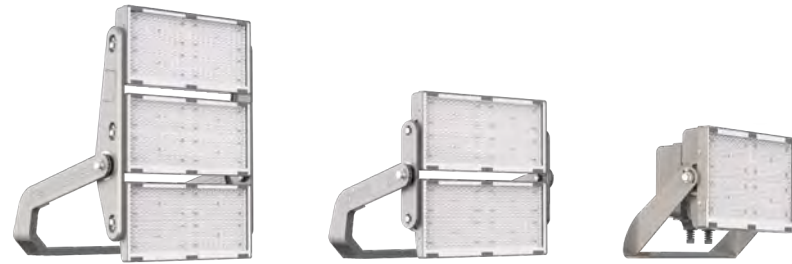

TECH PRO

Size

Voltage	Body Material	Dimmable	IP	Mounting Type
220-240V	Die Cast Aluminium	NO	IP66	Bracket Mounting

Power Switch	Colour Temperature (CCT)	Total Luminous Flux (±5%)	Beam Angle	Housing Colour	SKU
400W-500W-600W	5000K	96000lm Max.	OP01-Asy	Grey	ILAR-03766
400W-500W-600W	5000K		Switch 20°-30°-40°	Grey	ILAR-03767
800W-1000W-1200W	5000K	192000lm Max.	OP01-Asy	Grey	ILAR-03768
800W-1000W-1200W	5000K		Switch 20°-30°-40°	Grey	ILAR-03769
1500W-1600W-1800W	5000K	288000lm Max.	OP01-Asy	Grey	ILAR-03770
1500W-1600W-1800W	5000K		Switch 20°-30°-40°	Grey	ILAR-03771

ULTRAMAX

Voltage	Body Material	Dimmable	IP	Mounting Type
220-240V	Die Cast Aluminium	0-10V or DALI or DMX	IP66	Bracket Mounting

Power	Colour Temperature (CCT)	Total Luminous Flux (±5%)	Beam Angle	Housing Colour	SKU
400W-600W	4000K or 5000K or 5700K	105000 Max.	Multiple	Grey RAL 9006	On-request
900W-1200W	4000K or 5000K or 5700K	210000 Max.	Multiple	Grey RAL 9006	On-request
1500W-1800W	4000K or 5000K or 5700K	315000 Max.	Multiple	Grey RAL 9006	On-request

TECH DIMMABLE

Voltage	Body Material	Dimmable	IP	Mounting Type
220-240V	Die Cast Aluminium	0-10V	IP66	Bracket Mounting

Power	Colour Temperature (CCT)	Total Luminous Flux (±5%)	Beam Angle	Size	Housing Colour	SKU
400W	5000K	52000lm	Asy	419x340x222mm	Grey	ILAR-00986
600W		78000lm	Asy	529x340x226mm		ILAR-00987
600W			30°			ILAR-01172
600W			60°			ILAR-01185

TECH II DIMÁVEL

Voltage	Body Material	Dimmable	IP	Mounting Type
220-240V	Aluminium	0-10V	IP66	Bracket Mounting