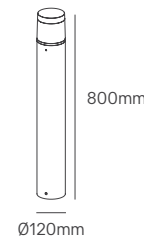

JEDAI

Voltage	Body Material	Beam Angle	IP	Mounting Type
220-240V	Aluminium	360°	IP65	Surface

Power	Colour Temperature (CCT)	Total Luminous Flux (±5%)	Housing Colour	SKU
30W	3000K	2300lm	Grey	ILAR-02147

CALY