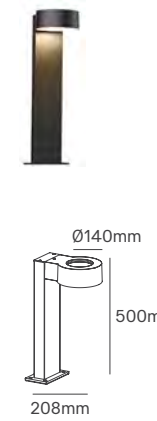

TERY

Voltage	Body Material	Beam Angle	IP	Mounting Type
220-240V	Die-casting Aluminium Opal Polycarbonate Diffuser	2x 110°	IP65	Surface

Power	Colour Temperature (CCT)	Total Luminous Flux (±5%)	Housing Colour	SKU
2x 6W	3000K	1020lm	Grey Corten RAL8002	ILAR-00830 ILAR-03595

DOT

Voltage	Body Material	Beam Angle	IP	Mounting Type
220-240V	Polypropylene body + Opal PC	120°	IP54	Surface

Power	Colour Temperature (CCT)	Total Luminous Flux (±5%)	Housing Colour	SKU
8W	4000K	600lm	Black	ILAR-01100

LIV

Voltage	Body Material	Beam Angle	IP	Mounting Type
85-265V	Aluminium	120°	IP65	Surface

Power	Colour Temperature (CCT)	Total Luminous Flux (±5%)	Housing Colour	SKU
8W	4000K	655lm	Black RAL 9005	ILAR-01238 ILAR-00993