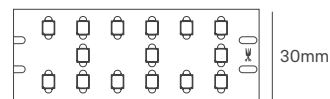

Options (Not included)

Connector
6mm ILAR-03308

Connector-Cable Single Color
6mm ILAR-03309

Connector-Cable-Connector Single Color
6mm ILAR-03310

LARGE SMD 24V

Voltage	Beam Angle	IP	Mounting Type
24V	120°	IP20	Surface