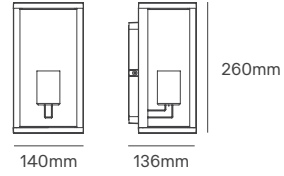

ARI

Voltage	Body Material	IP	Mounting Type
100-240V	Aluminium/Glass	IP65	Surface

Power	Type Of Bulb	Size	Housing Colour	SKU
MAX 25W	1x E27	140x260x136mm	Grey	ILAR-00882

*Lamps not included.

TULIP

Voltage	Body Material	IP	Mounting Type
100-240V	Die-Casting Aluminium	IP54	Surface