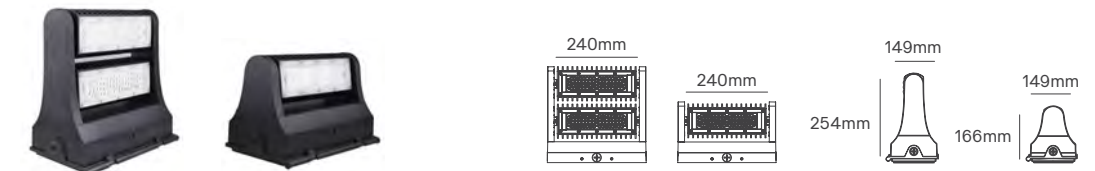

COBALT

Voltage	Body Material	Beam Angle	IP	Dimmable	Sensor	Mounting Type
220-240V	Aluminum Alloy	90°	IP65	0-10V	Zhaga (Optional)	Loop Hanging/Ceiling Mounting

Power	Colour Temperature (CCT)	Total Luminous Flux (±5%)	Housing Colour	SKU
150W	3CCT 3000K-4000K-5000K	27000lm	Ral 9007 Grey	ILAR-02205

TECH

Voltage	Body Material	Beam Angle	Dimming	IP	Mounting Type
220-277VAC	Aluminum Alloy	90°	(0-10V)	IP65	Ceiling Mounting

Power	Colour Temperature (CCT)	Total Luminous Flux (±5%)	Housing Colour	Size	SKU
150W	5000K	24000lm	Black	Ø298x167mm	ILAR-01044
200W		32000lm		Ø364x166mm	ILAR-01045

DOB ECO

Voltage	Body Material	Beam Angle	IP	Mounting Type
220-240V	Aluminum Alloy	120°	IP65	Suspended

Power	Colour Temperature (CCT)	Total Luminous Flux (±5%)	Housing Colour	SKU
150W	5000K	18000lm	Black	ILAR-01046
200W		24000lm		ILAR-01644

FORGE HIGH TEMPERATURE (70°C)

Voltage	Body Material	Beam Angle	IP	Dimmable	Mounting Type
120-277V	Aluminum Alloy	120°	IP66	0-10V	Ceiling Mounting

Power Switch	Colour Temperature (CCT)	Total Luminous Flux (±5%)	Housing Colour	Size	SKU
100W-120W-140W-160W-180W-200W	4000K	37000lm	Black	Ø400x184mm	ILAR-03624

SIRIUS