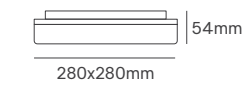

LIA / CALISTO / MIRANDA

Voltage	Body Material	Beam Angle	Mounting Type
220-240V	SPCC+PC	120°	Surface

Model	Power	Colour Temperature (CCT)	Total Luminous Flux (±5%)	IP	Housing Colour	SKU
LIA	18W	3CCT 3000K-4000K-6000K	1530lm	IP54	White	ILAR-03662
LIA	24W	4000K	2040lm	IP54	White	ILAR-00877
LIA	24W	3CCT 3000K-4000K-6000K	2040lm	IP54	White	ILAR-03661
CALISTO	18W	2CCT 3000K-4000K	2100lm	IP44	White	ILAR-03672
CALISTO	30W	2CCT 3000K-4000K	3600lm	IP44	White	ILAR-02130
MIRANDA	40W	3CCT 3000K-4000K-6500K	4000lm	IP44	White	ILAR-02449

LEVI / GLENDA

Voltage	Body Material	Beam Angle	Mounting Type
220-240V	SPCC+PC	120°	Surface

Model	Power	Colour Temperature (CCT)	Total Luminous Flux (±5%)	IP	Housing Colour	SKU
LEVI	24W	3CCT 3000K-4000K-6000K	2040lm	IP54	White	ILAR-03628
GLENDA	32W	3CCT 3000K-4000K-6500K	3200lm	IP44	White	ILAR-02450