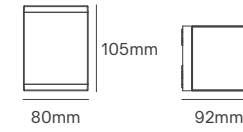

AXEL

Voltage	Body Material	IP	Beam Angle	Mounting Type
220-240V	Die-Casting Aluminium	IP65	2x 0-100°	Surface

Power	Colour Temperature (CCT)	Total Luminous Flux (±5%)	Housing Colour	SKU
2x 6W	3000K	415lm	Grey White	ILAR-00815 ILAR-03715

THULE

Voltage	Body Material	IP	Beam Angle	Mounting Type
220-240V	Die-Casting Aluminium	IP54	120°	Surface

Power	Colour Temperature (CCT)	Total Luminous Flux (±5%)	Housing Colour	SKU
12W	3000K	415lm	Grey	ILAR-00820

NUT

Voltage	Body Material	IP	Beam Angle	Mounting Type
220-240V	Die-Casting Aluminium	IP54	2x 110°	Surface

Power	Colour Temperature (CCT)	Total Luminous Flux (±5%)	Housing Colour	SKU
2x 3W	3000K	450lm	Grey	ILAR-00814

AXIS

Voltage	Body Material	IP	Beam Angle	Mounting Type
220-240V	Aluminium	IP65	36°	Surface

Model	Power	Colour Temperature (CCT)	Total Luminous Flux (±5%)	Housing Colour	SKU
Single	5W	3000K	45lm	Matt Black	ILAR-02237
Double	10W		88lm		ILAR-02238