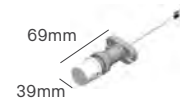

ST330 1-10V

Voltage	Detection Angle	IP	Type	Dimming	Mounting Type
220-240V	360°	IP20	Light Sensor	Yes	Surface

Dimming	Installation Height	Installation	Size	SKU
1%-100%	1.5-5m	False Ceiling	38x69mm	ILAR-00606