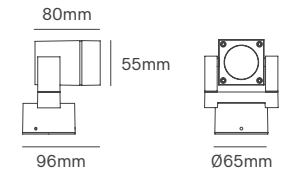

*Lamps not included.

ELM

Voltage	Body Material	IP	Mounting Type
100-240V	Die-Casting Aluminium	IP54	Surface

Power	Type Of Bulb	Size	Housing Colour	SKU
MAX 35W	1x GU10	Ø65x90x55x115mm	Grey	ILAR-00823

*Lamps not included.