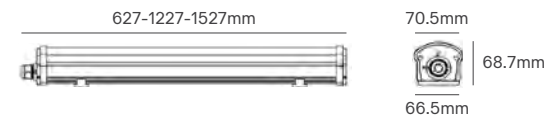

INTEL TRI-PROOF

Voltage	Body Material	Beam Angle	IP	Mounting Type
220-240V	PC+Aluminium inside	120°	IP66	Surface Mounted

Power	Colour Temperature (CCT)	Total Luminous Flux (±5%)	Size	Housing Colour	SKU
15W	4000K	2250lm	600x66.5x70.5mm	White	ILAR-02437
15W	3CCT 3000K-4000K-5000K	2250lm	600x66.5x70.5mm		ILAR-03658
30W	4000K	4500lm	1200x66.5x70.5mm		ILAR-02439
30W	3CCT 3000K-4000K-5000K	4500lm	1200x66.5x70.5mm		ILAR-03657
43W	4000K	6450lm	1500x66.5x70.5mm		ILAR-02441
50W	4000K	8500lm	1500x66.5x70.5mm		ILAR-02443
15W	5000K	2250lm	600x66.5x70.5mm		ILAR-01146
30W	5000K	4500lm	1200x66.5x70.5mm		ILAR-00957
43W	5000K	6450lm	1500x66.5x70.5mm		ILAR-00958
50W	5000K	8500lm	1500x66.5x70.5mm		ILAR-01590

Options (Not included)

Microwave Sensor
White
ILAR-02445

PIR Sensor
White
ILAR-02446

Emergency Kit
White
ILAR-02447