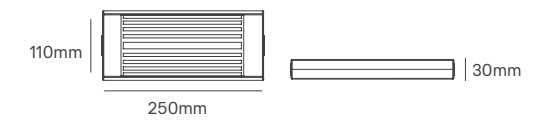

EASYLUX II

Voltage	Body Material	IP	Type	Prepared for Remote Control	Mounting Type
220-240V	ABS base + Polycarbonate Cover	IP20	Maintained/Non Maintained	YES	Recessed/Surface

Power	Colour Temperature (CCT)	Total Luminous Flux (±5%)	Battery	SKU
3W	6000K	150lm	3 Hours 3.2V 1.5Ah LifePO4	ILEM-00064

Options (Not included)