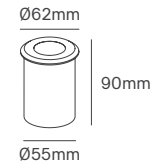

VINI

Voltage	Body Material	Beam Angle	IP	Mounting Type
12V	Stainless Steel 316	120°	IP67	Inground
Power	Colour Temperature (CCT)	Total Luminous Flux (±5%)	Housing Colour	SKU
3W	3000K	195lm	Stainless Steel	ILAR-01198