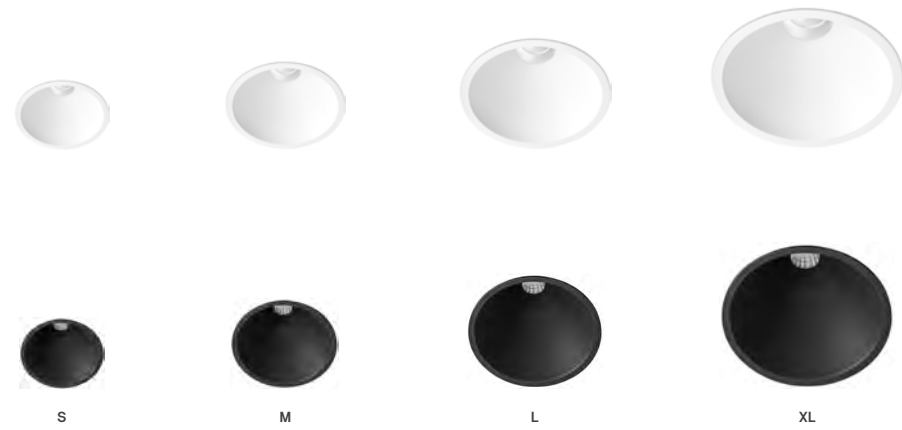

SIZE

Voltage	Body Material	Beam Angle	IP	Dimmable	Mounting Type
220-240V	Aluminium	38°-60°	IP54 Front IP40 Back	Triac	Recessed

Power	Colour Temperature (CCT)	Total Luminous Flux (±5%)	Size	Cut-out	Beam Angle	Housing Colour	SKU
5W	3CCT 2700K-3200K-4000K	400lm	Ø65x73mm	Ø55mm	38°	White	ILAR-03699
		300lm			38°	Black	ILAR-03709
10W	3CCT 2700K-3200K-4000K	830lm	Ø83x69mm	Ø75mm	38°	White	ILAR-03722
		757lm			38°	Black	ILAR-03725
		779lm			60°	White	ILAR-03700
		700lm			60°	Black	ILAR-03710
15W	3CCT 2700K-3200K-4000K	1092lm	Ø105x88mm	Ø90mm	38°	White	ILAR-03723
		980lm			38°	Black	ILAR-03726
		1735lm			60°	White	ILAR-03701
		978lm			60°	Black	ILAR-03711
30W	3CCT 2700K-3200K-4000K	2532lm	Ø159x118mm	Ø145mm	38°	White	ILAR-03724
		2091lm			38°	Black	ILAR-03727
		2520lm			60°	White	ILAR-03702
		2283lm			60°	Black	ILAR-03712