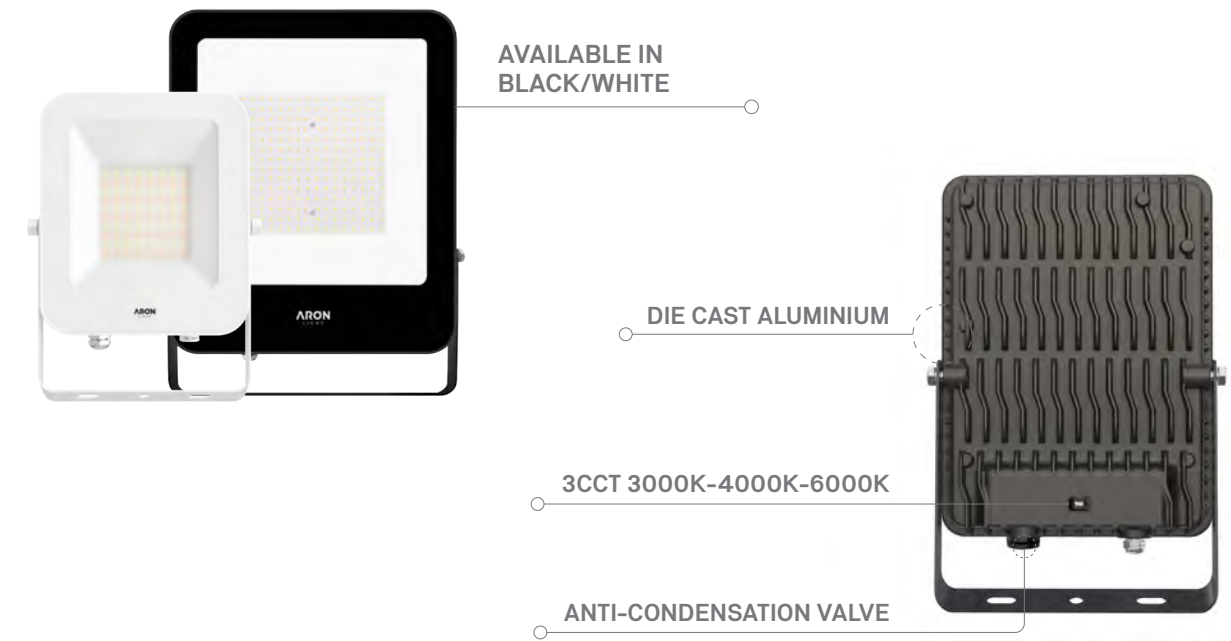

SPECTRA 3CCT

Voltage	Body Material	Beam Angle	IP	Mounting Type
100-240V	Die Cast Aluminium	120°	IP65	Bracket Mounting

Power	Colour Temperature (CCT)	Total Luminous Flux (±5%)	Size	Housing Colour	SKU
30W	3CCT 3000K-	3000lm	114x154x25mm	Black RAL 9005	ILAR-02888
50W	4000K-6000K	5000lm	165x221x27mm		ILAR-02889
100W		10000lm	221x279x28mm		ILAR-02890
150W		15000lm	294x380x37mm		ILAR-02891
200W		20000lm	314x406x38mm		ILAR-02892
30W	3CCT 3000K-	3000lm	114x154x25mm	White RAL 9016	ILAR-02922
50W	4000K-6000K	5000lm	165x221x27mm		ILAR-02923

3CCT

SPECTRA SENSOR

Voltage	Body Material	Beam Angle	IP	Mounting Type
100-240V	Die Cast Aluminium	120°	IP65	Bracket Mounting

Power	Colour Temperature (CCT)	Total Luminous Flux (±5%)	Size	Housing Colour	SKU
20W	4000K	1600lm	69.8x93.8mm	Black RAL 9005	ILAR-02899
20W	6000K	1600lm			ILAR-02902
30W	4000K	2400lm	97.8x131.8mm		ILAR-02900
30W	6000K	2400lm			ILAR-02903
50W	4000K	4000lm	115.8x145.8mm		ILAR-02901
50W	6000K	4000lm			ILAR-02904
20W	4000K	1600lm	69.8x93.8mm	White RAL 9016	ILAR-02893
20W	6000K	1600lm			ILAR-02896
30W	4000K	2400lm	97.8x131.8mm		ILAR-02894
30W	6000K	2400lm			ILAR-02897
50W	4000K	4000lm	115.8x145.8mm		ILAR-02895
50W	6000K	4000lm			ILAR-02898

WITH SENSOR