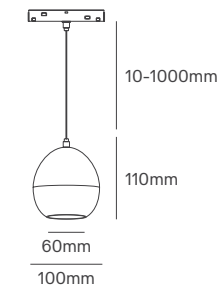

SUSPENDED DROP