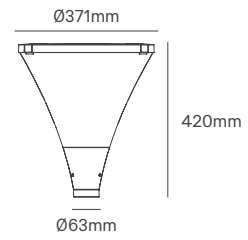

URBAN EMMA

Voltage	Body Material	Beam Angle	Dimmable	IP	Mounting Type
100-277V	Die Cast Aluminium	120°	-	IP66	Side Entry/Post Top

Power	Colour Temperature (CCT)	Total Luminous Flux (±5%)	Housing Colour	SKU
Switch 18W-30W-40W-60W	3CCT 3000K 4000K-5000K	8400lm	Black RAL 9017	ILAR-02097

On-request				
20W to 60W	2700K or 3000K or 4000K or 5000K	1-10V or DALI	Zhaga or NEMA