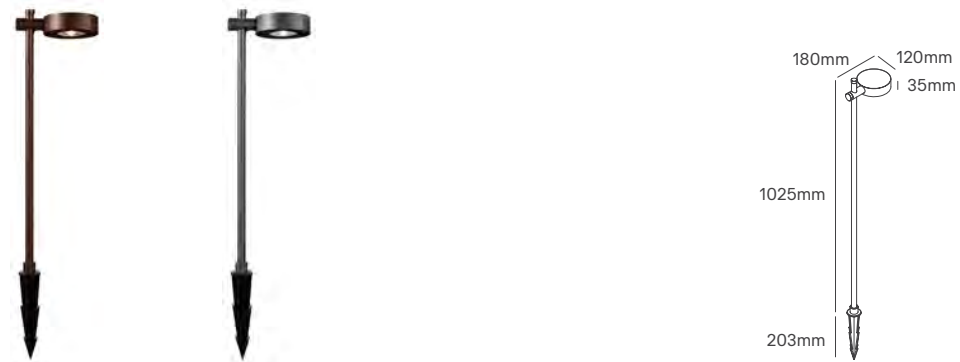

PULSE

Voltage	Body Material	Beam Angle	IP	Mounting Type
220-240V	Aluminium	70°	IP65	Surfaced with Spike/Base

Power	Colour Temperature (CCT)	Total Luminous Flux (±5%)	Housing Colour	SKU
7W	2700K	675lm	Corten	ILAR-02777
	3000K	675lm	Black	ILAR-02078

MARI

Voltage	Body Material	Beam Angle	IP	Mounting Type
220-240V	Aluminium	30°	IP65	Surface / Recessed Inground

Power	Colour Temperature (CCT)	Total Luminous Flux (±5%)	Housing Colour	SKU
6W	2700K	490lm	Dark Grey	ILAR-02773
	2700K	490lm	Corten	ILAR-02774
2x 6W	2700K	980lm	Dark Grey	ILAR-02775
	2700K	980lm	Corten	ILAR-02776