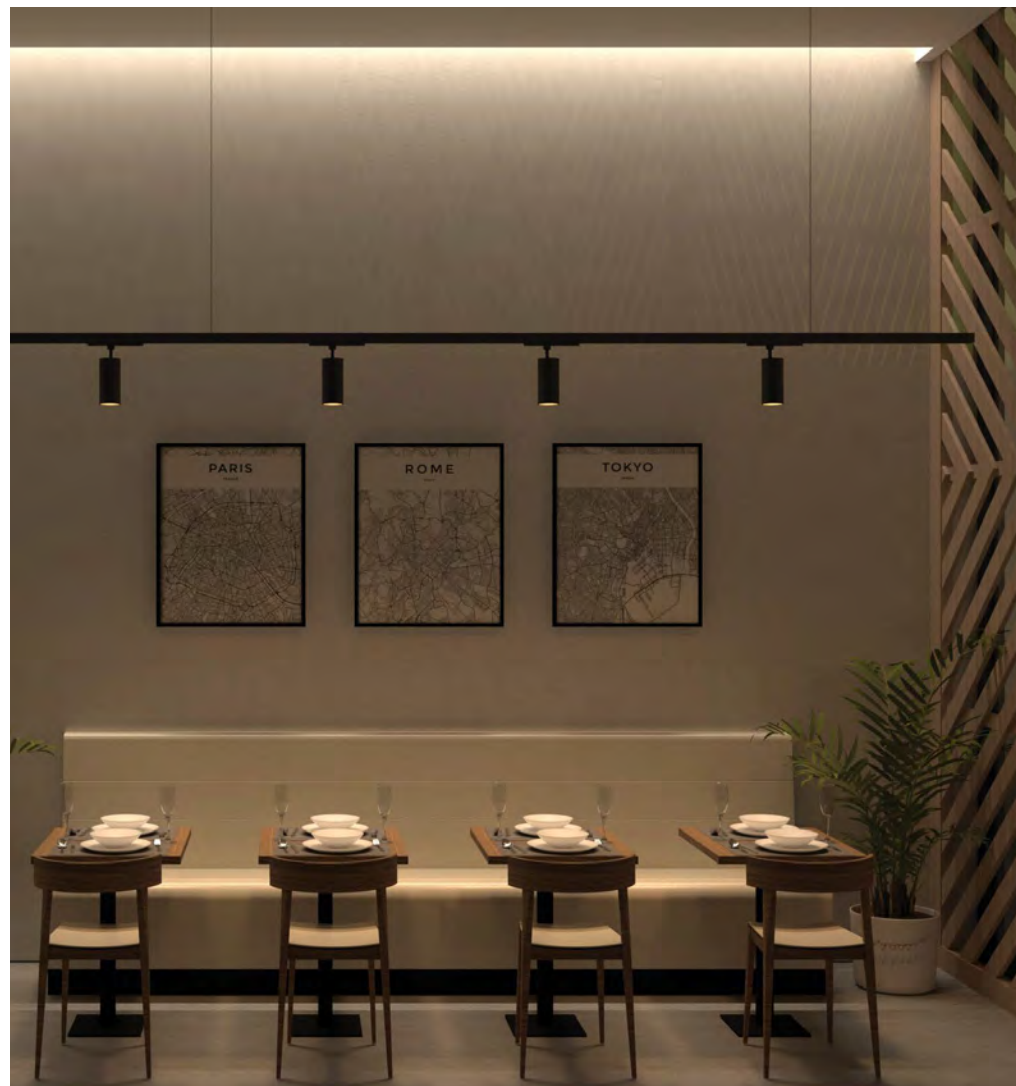

PRADO SMART

Voltage	Body Material	Beam Angle	IP	Mounting Type
220-240V	Aluminium	36°	IP20	Tracklight

Power	Colour Temperature (CCT)	Total Luminous Flux (±5%)	Housing Colour	SKU
30W	3CCT 2700K-6500K	1890lm	Black	ILAR-01734
			White	ILAR-01735
30W	RGB+CCT 2700K-6500K		Black	ILAR-01788
			White	ILAR-01736

NATAN GU10

Voltage	Body Material	IP	Mounting Type
110-220V	Aluminium	IP20	Tracklight

Power	Type of Bulb	Housing Colour	SKU
Max. 7W	1x GU10	White RAL 9016	ILAR-00884
		Black RAL 9005	ILAR-00950

*Lamps Not Included

LINEA

Voltage	Body Material	Beam Angle	IP	Mounting Type
220-240V	Aluminium	120°	IP20	Tracklight

Power	Colour Temperature (CCT)	Total Luminous Flux (±5%)	Housing Colour	SKU
24W-18W	3CCT 3000K-4000K-6000K	3600lm	White RAL 9016	ILAR-02869