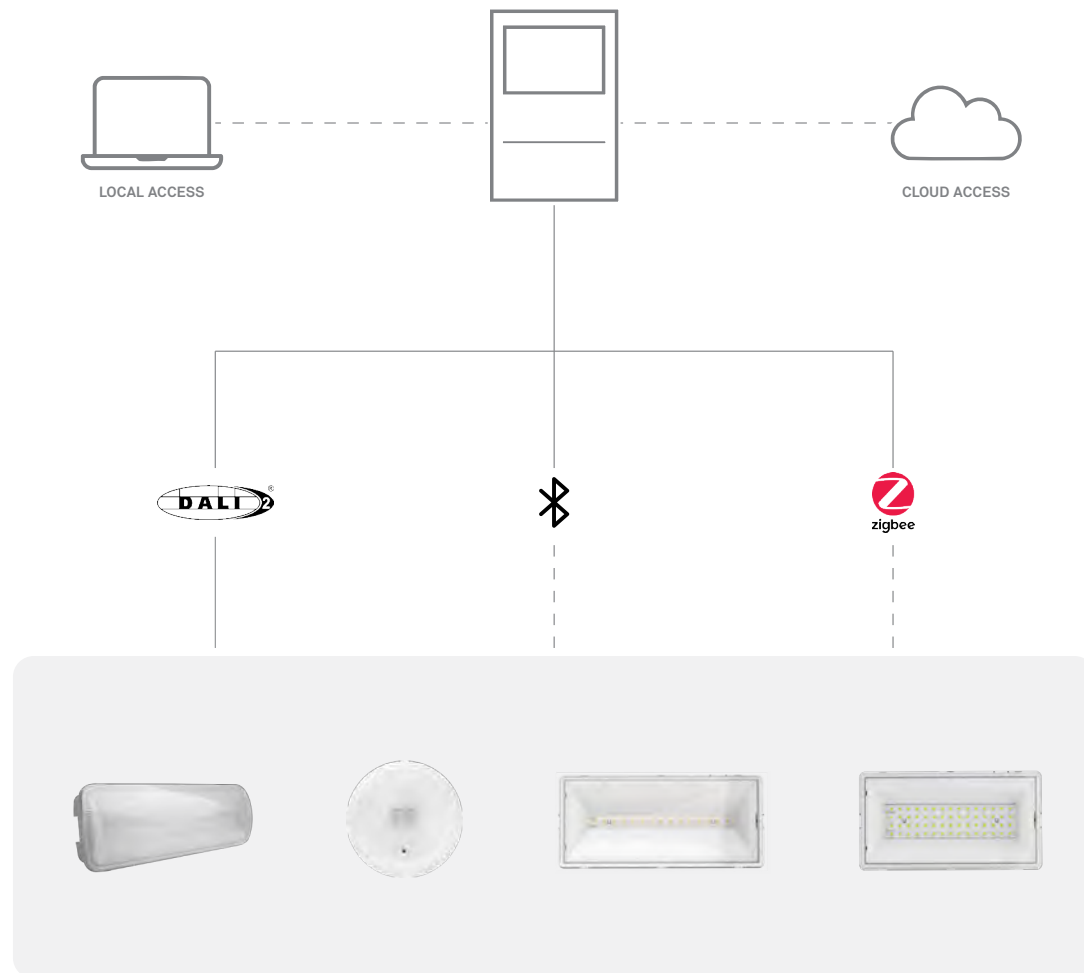

Emergency Lighting Controls

Automatic Function test of the luminaires

Automatic Duration test of the batteries

Real-time Dashboard with the state of all luminaires

Automated Failure Reporting