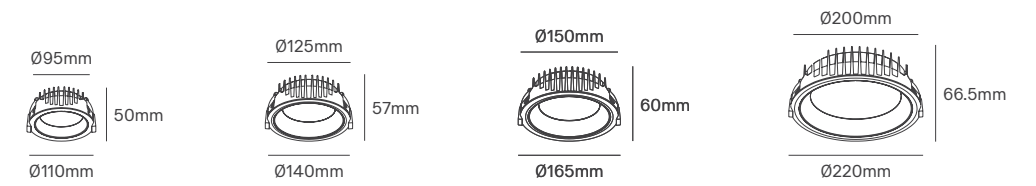

SIZE

Voltage	Body Material	Beam Angle	IP	Dimmable	Mounting Type
220-240V	Aluminium	38°-60°	IP54 Front IP40 Back	Triac	Recessed

Power	Colour Temperature (CCT)	Total Luminous Flux (±5%)	Size	Cut-out	Beam Angle	Housing Colour	SKU
5W	3CCT 2700K-3200K-4000K	400lm	Ø65x73mm	Ø55mm	38°	White	ILAR-03699
		300lm			38°	Black	ILAR-03709
10W	3CCT 2700K-3200K-4000K	830lm	Ø83x69mm	Ø75mm	38°	White	ILAR-03722
		757lm			38°	Black	ILAR-03725
		779lm			60°	White	ILAR-03700
		700lm			60°	Black	ILAR-03710
15W	3CCT 2700K-3200K-4000K	1092lm	Ø105x88mm	Ø90mm	38°	White	ILAR-03723
		980lm			38°	Black	ILAR-03726
		1735lm			60°	White	ILAR-03701
		978lm			60°	Black	ILAR-03711
30W	3CCT 2700K-3200K-4000K	2532lm	Ø159x118mm	Ø145mm	38°	White	ILAR-03724
		2091lm			38°	Black	ILAR-03727
		2520lm			60°	White	ILAR-03702
		2283lm			60°	Black	ILAR-03712

Voltage	Body Material	Beam Angle	UGR	Dimmable	IP	Mounting Type	Rotable
220-240V	Aluminium	15°	<19	TRIAC	IP20	Recessed	Yes

Power	Colour Temperature (CCT)	Total Luminous Flux (±5%)	Housing Colour
10W	3CCT 2700K-3000K-4000K	850lm	Black

FLEXI II

Voltage	Body Material	Beam Angle	UGR	IP	Mounting Type
220-240V	Aluminium+PC	120°	<19	IP54 Front IP40 Back	Recessed

Power	Colour Temperature (CCT)	Total Luminous Flux (±5%)	Size	Cut-out	Housing Colour	SKU
7W	3CCT 3000K-4000K-5700K	840lm	Ø110x25mm	Ø75-95mm	White RAL 9016	ILAR-02243
12W		1620lm	Ø145x30mm	Ø120-135mm		ILAR-02244
18W		2520lm	Ø195x39mm	Ø165-185mm		ILAR-02245
24W		3360lm	Ø230x39mm	Ø205-220mm		ILAR-02246

Options (Not included)

Surface KIT - D110	Surface KIT - D145	Surface KIT - D195
Ø114x70mm	Ø149x75mm	Ø199x75mm
ILAR-02346	ILAR-02347	ILAR-02348

STRIX

SIZE

Voltage	Body Material	Beam Angle	UGR	IP	Mounting Type
220-240V	ADC12+PC+PMMA	55°	<16	IP65 Front IP40 Back	Recessed