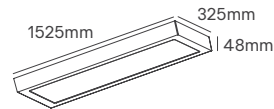

BOARD SURFACE

Voltage	Body Material	Beam Angle	IP	Mounting Type
220-240V	Aluminium	90°	IP40	Surface

Power	Colour Temperature (CCT)	Total Luminous Flux (±5%)	UGR	Housing Colour	SKU
625X625 140LM/W					
23W/29W/35W/40W	3CCT 3000K-3500K-4000K	5600lm	<19	White	ILAR-03671
1225X325 140LM/W					
20W/25W/30W/35W	3CCT 3000K-3500K-4000K	4900lm	<19	White	ILAR-03670
1520X325 145LM/W					
25W/30W/35W/43W	3CCT 3000K-3500K-4000K	6200lm	<19	White	ILAR-02945