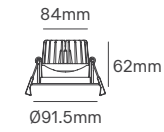

Voltage	Body Material	Beam Angle	IP	Mounting Type	Rotable
220-240V	Aluminium	36°	IP40 Front IP20 Back	Recessed	Yes

Model	Power	Colour Temperature (CCT)	Total Luminous Flux (±5%)	Housing Colour	SKU
VAUN	10W	2700K	870lm	White RAL 9016	ILAR-00656
		4000K	950lm		ILAR-00657
HALE	10W	2700K	850lm	White RAL 9016	ILAR-00659
		4000K	850lm		ILAR-00660
ACE	10W	2700K	870lm	White RAL 9016	ILAR-00662
		4000K	950lm		ILAR-00663