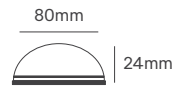

SEAM

Voltage	Body Material	Beam Angle	IP	Mounting Type
170-265V	ABS+PC	120°	IP40	Surface

Power	Colour Temperature (CCT)	Total Luminous Flux (±5%)	Size	Housing Colour	SKU
24W	3CCT 3000K-	2880lm	700x168x54mm	White	ILAR-02131
50W	4000K-6500K	6000lm	1200x168x54mm		ILAR-02132

MEGASLIM

Voltage	Body Material	Beam Angle	IP	Mounting Type
200-240V	Aluminium/PVC	120°	IP20	Surface Mounted

Power	Colour Temperature (CCT)	Total Luminous Flux (±5%)	Size	Housing Colour	SKU
20W	6000K	1600lm	600x80x24mm	White RAL 9016	ILAR-00237
40W	4500K	3200lm	1200x80x24mm		ILAR-00239
40W	6000K	3200lm	1200x80x24mm		ILAR-00240

CABINET T5 ROTABLE

Voltage	Body Material	Beam Angle	IP	Mounting Type
220-240V	Aluminium/PVC	120°	IP20	Surface Mounted

Power	Colour Temperature (CCT)	Total Luminous Flux (±5%)	Size	Housing Colour	SKU
8W	3CCT 3000K-	800lm	545x24x61mm	White	ILAR-03568
16W	4000K-6500K	1600lm	1134x24x61mm		ILAR-03569