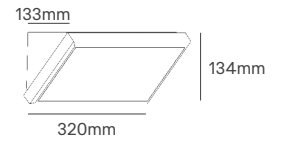

ARLO

Voltage	Body Material	Beam Angle	IP	Mounting Type
220-240V	ABS + PC	120°	IP65	Surface

Power	Colour Temperature (CCT)	Total Luminous Flux (±5%)	Housing Colour	SKU
21W	3CCT 3000K-4000K-6500K	1300lm	White Grey	ILAR-02576 ILAR-02575