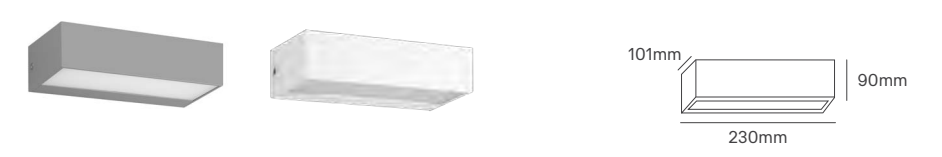

CANNA

Voltage	Body Material	Beam Angle	IP	Mounting Type
220-240V	ABS + PC	120°	IP65	Surface
Power	Colour Temperature (CCT)	Total Luminous Flux (±5%)	Housing Colour	SKU
12W	3CCT 3000K-4000K-6500K	800lm	White	ILAR-02519 ILAR-01674