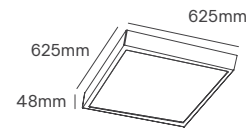

BOARD SURFACE

Voltage	Body Material	Beam Angle	IP	Mounting Type
220-240V	Aluminium	90°	IP40	Surface

Power	Colour Temperature (CCT)	Total Luminous Flux (±5%)	UGR	Housing Colour	SKU
625X625 140LM/W					
23W/29W/35W/40W	3CCT 3000K-3500K-4000K	5600lm	<19	White	ILAR-03671
1225X325 140LM/W					
20W/25W/30W/35W	3CCT 3000K-3500K-4000K	4900lm	<19	White	ILAR-03670
1520X325 145LM/W					
25W/30W/35W/43W	3CCT 3000K-3500K-4000K	6200lm	<19	White	ILAR-02945