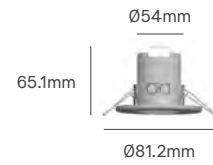

ST40

Voltage	Detection Angle	IP	Type	Dimming	Mounting Type
220-240V	360°	IP20	Infrared	No	Recessed

Rated Load	Detection Distance	Installation Height	Installation	Size	Cut-out	Colour	SKU
800W	8m	2.2-4m	False Ceiling	Ø81.2x65.1mm	Ø54mm	White Black All Black	ILAR-01179 ILAR-01956 ILAR-02591