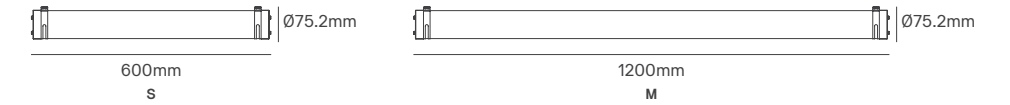

DURA TERMAX - HIGH TEMPERATURE

Voltage	Body Material	Beam Angle	IP	Mounting Type
200-240V	Stainless Steel+Borosilicate Glass	140°	IP69K	Suspended/Surface

Power	Colour Temperature (CCT)	Total Luminous Flux (±5%)	Housing Colour	SKU
15W	4000K	1950lm	White	ILAR-03292
35W		4550lm		ILAR-03293