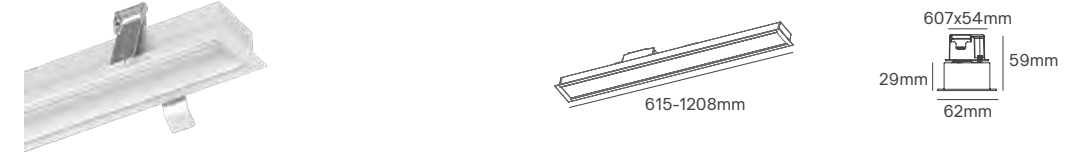

SCHOOL WALL WASH