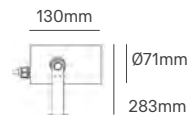

GARDEN LIGHT FUTC11

Voltage	Body Material	Beam Angle	IP	Mounting Type
100-240V	Aluminium	60°	IP66	Bracket/Spike

Power	Colour Temperature (CCT)	Total Luminous Flux (±5%)	Housing Colour	SKU
12W	RGB-CCT	1100lm	Black	ILAR-01870