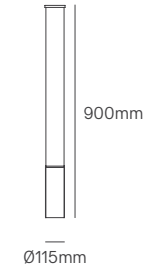

ARCHI

Voltage	Body Material	Beam Angle	IP	Mounting Type
220-240V	Aluminium	120°	IP65	Surface

Power	Colour Temperature (CCT)	Total Luminous Flux (±5%)	Housing Colour	SKU
12W	3000K	600lm	Black Corten Dark Grey	ILAR-02082 ILAR-02778 ILAR-02784

JEDAI

Voltage	Body Material	Beam Angle	IP	Mounting Type
220-240V	Aluminium	360°	IP65	Surface

Power	Colour Temperature (CCT)	Total Luminous Flux (±5%)	Housing Colour	SKU
30W	3000K	2300lm	Grey	ILAR-02147

CALY

Voltage	Body Material	Beam Angle	IP	Mounting Type
220-240V	Aluminium	360°	IP65	Surface

Power	Colour Temperature (CCT)	Total Luminous Flux (±5%)	Housing Colour	SKU
12W	3000K	650lm	Grey	ILAR-00829