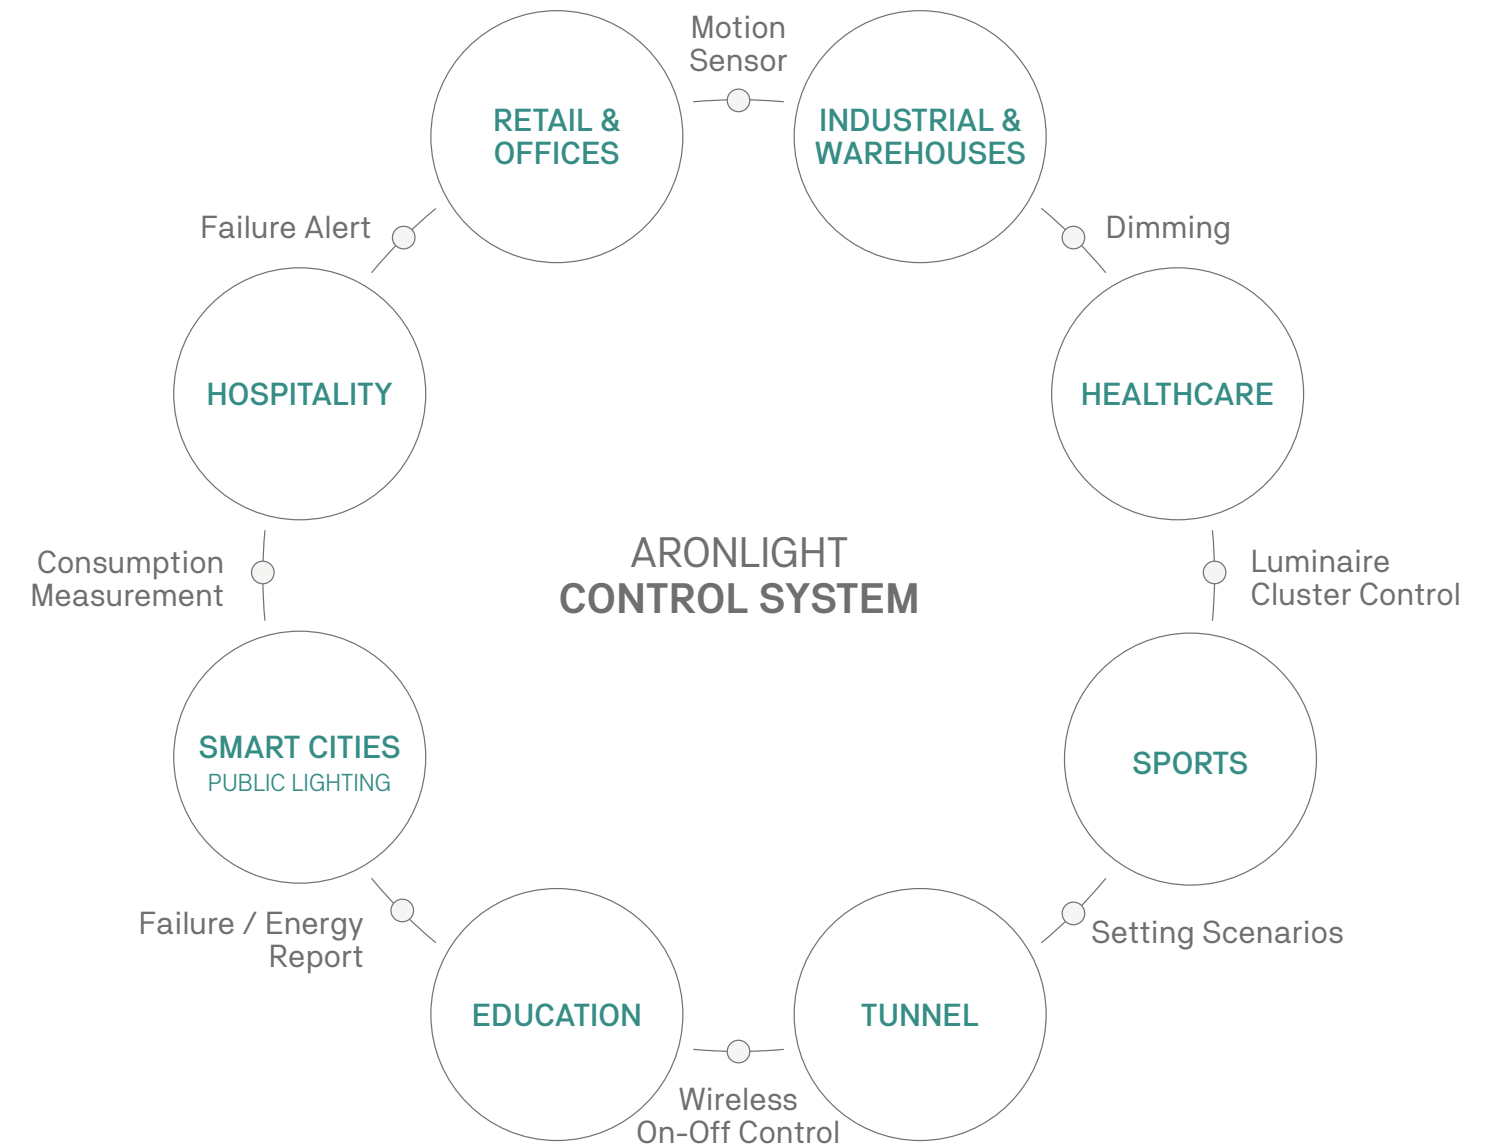

Across Sectors