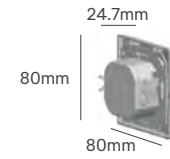

ST02

Voltage	Detection Angle	IP	Type	Dimming	Mounting Type
220-240V	160°	IP20	Infrared	No	Recessed

Rated Load	Detection Distance	Installation Height	Installation	Size	Cut-out	SKU
500W	4-9m	1-1.8m	Wall	80x80x24.7mm	48.5x48.5mm	ILAR-00118