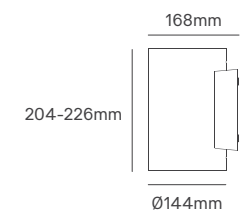

CLIF

Voltage	Body Material	Beam Angle	IP	Mounting Type
220-240V	Die-casting aluminium	80°	IP65	Wall Surface

Power	Colour Temperature (CCT)	Total Luminous Flux (±5%)	Housing Colour	SKU
20W	3000K	1950lm	Grey	ILAR-03716
2x 20W	3000K	3800lm	Grey	ILAR-03717