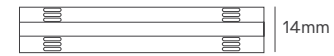

COB RGB+CCT 24V