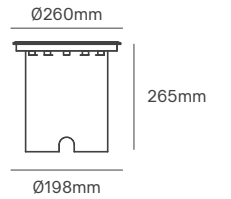

OTTO ROTABLE

Voltage	Body Material	Beam Angle	Tilttable Angle	IP	Mounting Type
220-240V	Die-casting Aluminium	50°	+ - 15°	IP68	Inground

Power	Colour Temperature (CCT)	Total Luminous Flux (±5%)	Housing Colour	SKU
35W	2CCT 3000K-4000K	3850lm	Black & Stainless Steel	ILAR-02341