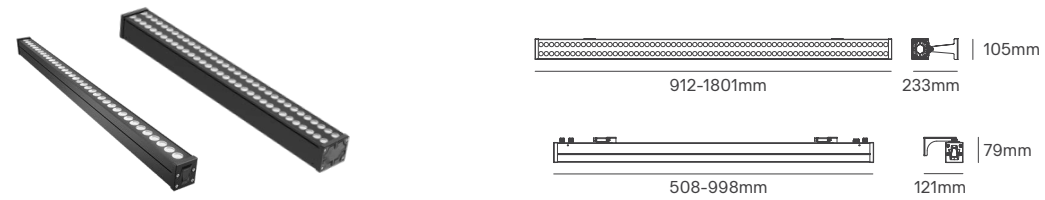

ARC COLOSSUS

Voltage	Body Material	Beam Angle	IP	Dimmable	Mounting Type
220-240V	Die Cast Aluminium	Multiple	IP66	DALI/DMX	Bracket

Power	Colour Temperature (CCT)	Total Luminous Flux (±5%)	Housing Colour	SKU
100W-300W Configurable	2200K/3000K/4000K/ 5000K/RGB/RGBW	30000lm max.	Grey	On-request

ARC LINE

Voltage	Body Material	Beam Angle	IP	Dimmable	Mounting Type
220-240V	Die Cast Aluminium	Multiple	IP66	DALI/DMX	Bracket/Ceiling/Suspended

Power	Colour Temperature (CCT)	Total Luminous Flux (±5%)	Housing Colour	SKU
18W-36W Configurable	2200K/3000K/4000K/ 5000K/RGB/RGBW	3240lm Max.	Black	On-request
65W-130W Configurable	2200K/3000K/4000K/ 5000K/RGB/RGBW	11700lm Max.	Black	On-request

ARC LINE RECESSED

Voltage	Body Material	Beam Angle	IP	Dimmable	Mounting Type
220-240V 24V	Die Cast Aluminium	Multiple	IP67	DALI/DMX	Recessed

Power	Colour Temperature (CCT)	Total Luminous Flux (±5%)	Size	Housing Colour	SKU
10W-20W Configurable	2200K/3000K/4000K/ 5000K/RGB/RGBW	2000lm Max.	325x132x102mm	Silver	On-request
20W-40W Configurable		4000lm Max.	560x132x102mm		
40W-80W Configurable		8000lm Max.	1060x132x102mm		

PILENE

Voltage	Body Material	Beam Angle	IP	Dimmable	Mounting Type
48V	Die Cast Aluminium	120°	IP66	DMX	Surface

Power	Colour Temperature (CCT)	Total Luminous Flux (±5%)	Housing Colour	SKU
3W-12W Configurable	2200K/2700K/3000K/ 4000K/5000K/ RGB/RGBW	1200lm max.	Silver	On-request