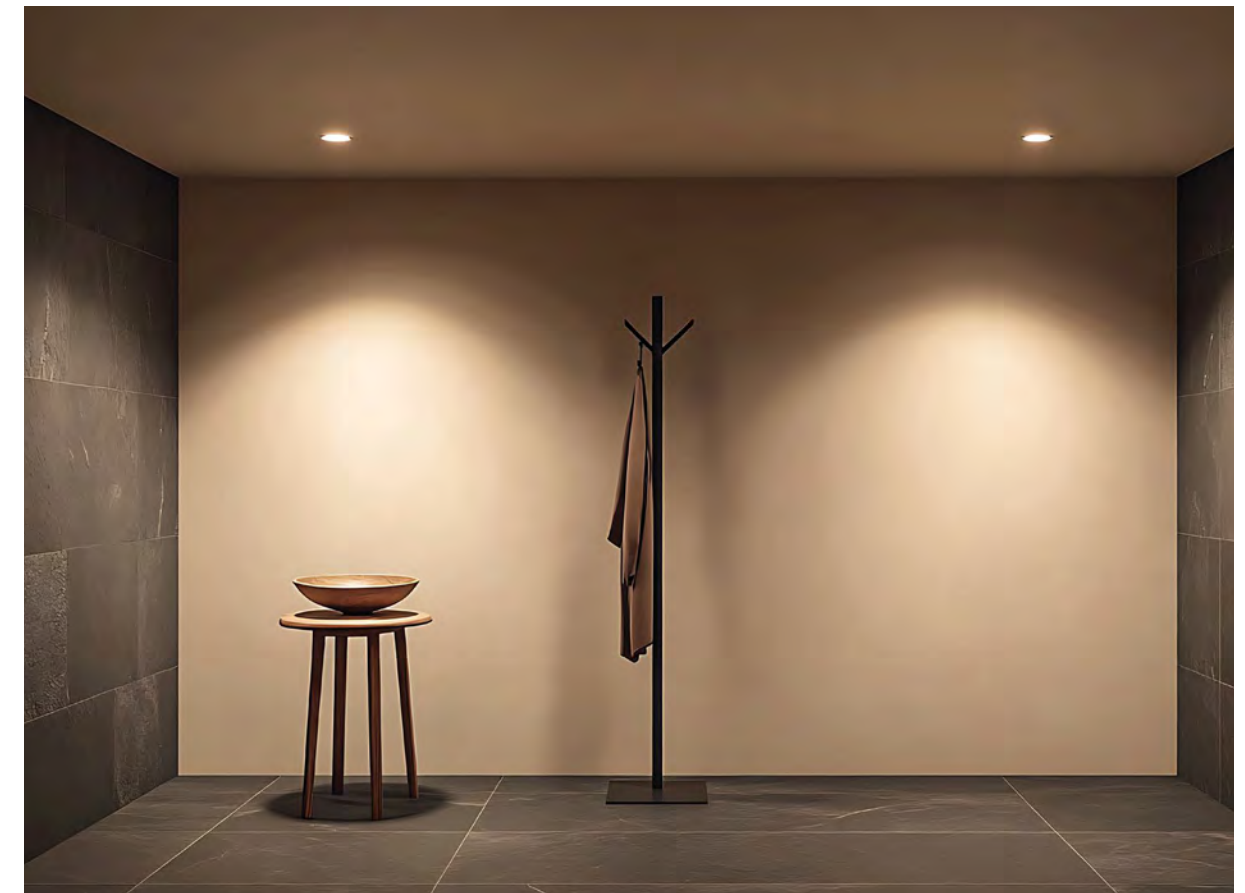

Options (Not included)

Black ILAR-02415	White ILAR-02416	Brushed Steel ILAR-02417	Chrome ILAR-02418
---------------------	---------------------	-----------------------------	----------------------

GLAZ

Voltage	Body Material	Beam Angle	IP	Mounting Type
220-240V	Die Cast Aluminium	25°	IP67	Recessed