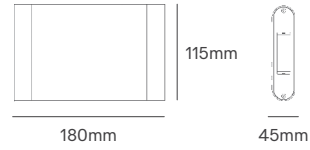

AXEL

Voltage	Body Material	IP	Beam Angle	Mounting Type
220-240V	Die-Casting Aluminium	IP65	2x 0-100°	Surface

Power	Colour Temperature (CCT)	Total Luminous Flux (±5%)	Housing Colour	SKU
2x 6W	3000K	415lm	Grey White	ILAR-00815 ILAR-03715

THULE

Voltage	Body Material	IP	Beam Angle	Mounting Type
220-240V	Die-Casting Aluminium	IP54	120°	Surface

Power	Colour Temperature (CCT)	Total Luminous Flux (±5%)	Housing Colour	SKU
12W	3000K	415lm	Grey	ILAR-00820

NUT

Voltage	Body Material	IP	Beam Angle	Mounting Type
220-240V	Die-Casting Aluminium	IP54	2x 110°	Surface

Power	Colour Temperature (CCT)	Total Luminous Flux (±5%)	Housing Colour	SKU
2x 3W	3000K	450lm	Grey	ILAR-00814

AXIS

Voltage	Body Material	IP	Beam Angle	Mounting Type
220-240V	Aluminium	IP65	36°	Surface

Model	Power	Colour Temperature (CCT)	Total Luminous Flux (±5%)	Housing Colour	SKU
Single	5W	3000K	45lm	Matt Black	ILAR-02237
Double	10W		88lm		ILAR-02238