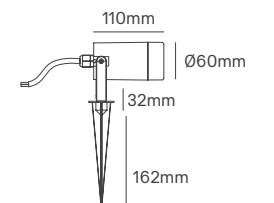

AGAVE GU10

Voltage	Body Material	IP	Mounting Type
220-240V	Plastic	IP66	Bracket/Spike

Power	Type of Bulb	Housing Colour	SKU
MAX 7W	1x GU10	Black	ILAR-00339

*Lamps not included.