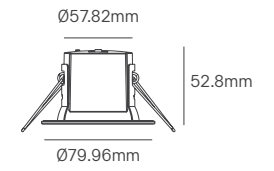

JACK

Voltage	Body Material	Beam Angle	Dimmable	IP	Mounting Type
220-240V	Aluminium	60°	TRIAC	IP65 Front IP40 Back	Recessed

Power	Colour Temperature (CCT)	Total Luminous Flux (±5%)	Housing Colour	SKU
6W	2CCT 3000K-4000K	680lm	Black	ILAR-02419

Mandatory Options (Not included)

Black ILAR-02420	Chrome ILAR-02421	Brushed Steel ILAR-02422	White ILAR-02423	Black ILAR-02424	Chrome ILAR-02425	Brushed Steel ILAR-02426	White ILAR-02427

ROB

Voltage	Body Material	Beam Angle	Dimmable	IP	Mounting Type	Rotable
220-240V	Aluminium	60°	TRIAC	IP65 Front IP40 Back	Recessed	Yes

Power	Colour Temperature (CCT)	Total Luminous Flux (±5%)	Housing Colour	SKU
7W	2CCT 3000K- 4000K	675lm	Black	ILAR-02387

Mandatory Options (Not included)

Brushed Steel ILAR-02388	White ILAR-02389	Black ILAR-02390	Chrome ILAR-02391	Brushed Steel ILAR-02392	White ILAR-02393	Black ILAR-02394	Chrome ILAR-02395

MATT

Voltage	Body Material	Beam Angle	Dimmable	IP	Mounting Type	Rotable
220-240V	Aluminium	360°	TRIAC	IP65 Front IP40 Back	Recessed	Yes

Power	Colour Temperature (CCT)	Total Luminous Flux (±5%)	Housing Colour	SKU
6W	4CCT 2700K-3000K-4000K-6000K	680lm	Black	ILAR-02414

Options (Not included)

Black ILAR-02415	White ILAR-02416	Brushed Steel ILAR-02417	Chrome ILAR-02418