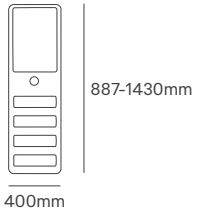

HEKOS SOLAR