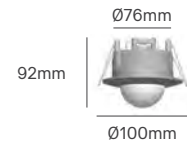

ST42C

Voltage	Detection Angle	IP	Type	Dimming	Mounting Type
220-240V	360°	IP20	Infrared	No	Recessed

Rated Load	Detection Distance	Installation Height	Installation	Size	Cut-out	SKU
2000W	20m	2.2-6m	False Ceiling	Ø100x92x56.2mm	Ø76mm	ILAR-02451