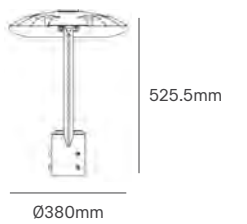

URBAN ECO

Voltage	Body Material	Beam Angle	Dimmable	IP	Mounting Type
100-277V	Die Cast Aluminium	120°	NO	IP65	Side Entry/Post Top

Power	Colour Temperature (CCT)	Total Luminous Flux (±5%)	Housing Colour	SKU
35W	3CCT 3000K 4000K-5000K	4830lm	Black RAL 9004	ILAR-01074