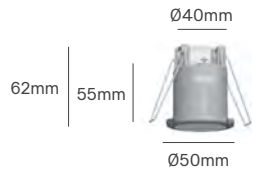

ST40A

Voltage	Detection Angle	IP	Type	Dimming	Mounting Type
220-240V	360°	IP20	Infrared	No	Recessed

Rated Load	Detection Distance	Installation Height	Installation	Size	Cut-out	Colour	SKU
800W	8m	2.2m-4m	False Ceiling	Ø50x62mm	Ø40mm	White Black	ILAR-02054 ILAR-03728