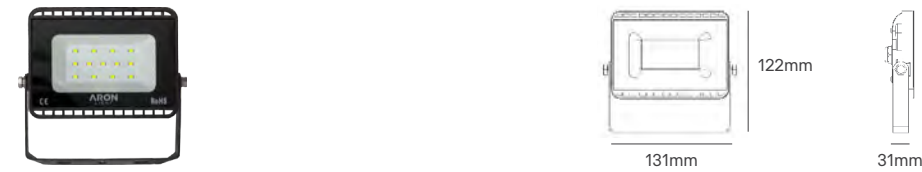

POLYCARBONATE