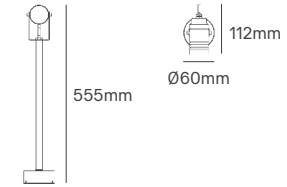

TULIP

Voltage	Body Material	IP	Mounting Type
100-240V	Die-Casting Aluminium	IP54	Surface

Power	Type Of Bulb	Size	Housing Colour	SKU
MAX 35W	1x GU10	Ø60x112x95x555mm	Grey	ILAR-00824

*Lamps not included.