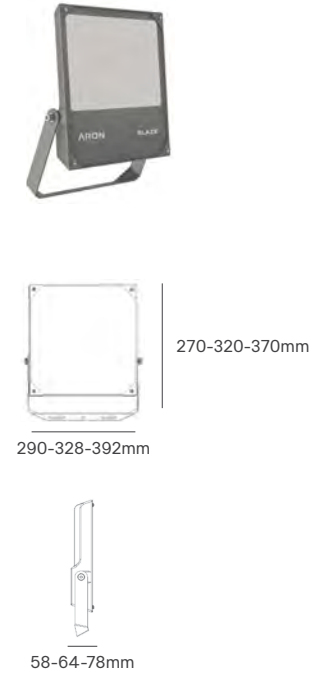

PROJECTOR SLIM

Voltage	Body Material	Beam Angle	IP	Mounting Type
220-240V	Die Cast Aluminium	120°	IP65	Bracket Mounting

Power	Colour Temperature (CCT)	Total Luminous Flux (±5%)	Housing Colour	SKU
10W	3000K	800lm	Black	ILAR-00094
10W	4000K	850lm		ILAR-01947
10W	6000K	900lm		ILAR-00126
20W	3000K	1700lm		ILAR-00392
20W	4000K	1750lm		ILAR-01948
20W	6000K	1800lm		ILAR-00127
30W	3000K	2600lm		ILAR-00393
30W	4000K	2650lm		ILAR-01949
30W	6000K	2700lm		ILAR-00128
50W	3000K	4000lm		ILAR-00394
50W	4000K	4250lm		ILAR-01950
50W	6000K	4500lm		ILAR-00129
10W	4000K	900lm	White	ILAR-00175
10W	6000K	900lm		ILAR-00174
20W	4000K	1700lm		ILAR-00532
20W	6000K	1700lm		ILAR-00176
30W	4000K	2500lm		ILAR-00535
30W	6000K	2700lm		ILAR-00177
50W	4000K	4000lm		ILAR-00538
50W	6000K	4500lm		ILAR-00178

POLYCARBONATE

Voltage	Body Material	Beam Angle	IP	Mounting Type
220-240V	ABS + PC	120°	IP65	Bracket Mounting

Power	Colour Temperature (CCT)	Total Luminous Flux (±5%)	Housing Colour	SKU
10W	6000K	900lm	Black	ILAR-00935
20W		1800lm		ILAR-00936
30W		2700lm		ILAR-00937
50W		4500lm		ILAR-00938

BLAZE

Voltage	Body Material	Beam Angle	IP	Mounting Type
120-277V	Die Cast Aluminium	120°	IP66	Bracket Mounting

Power Switch	Colour Temperature (CCT)	Total Luminous Flux (±5%)	Size	Housing Colour	SKU
50W-80W-100W	3CCT 3000K-	16000lm (Max.)	270x290x58mm	Grey	ILAR-02219
120W-150W-200W	4000K-5000K	32000lm (Max.)	320x328x64mm		ILAR-02220
200W-240W-300W		48000lm (Max.)	370mmx392x78mm		ILAR-02221

MASTER PRO

Voltage	Body Material	Beam Angle	IP	Mounting Type
220-240V	Die Cast Aluminium	Assymetrical	IP66	Bracket Mounting