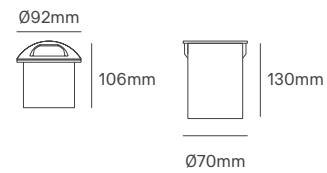

KARI

Voltage	Body Material	IP	Mounting Type
110-220V	Aluminum + SS316	IP67	Inground
Power	Type of Bulb	Housing Colour	SKU
MAX 35W	1x GU10	Stainless Steel	ILAR-01167

*Lamps not included.