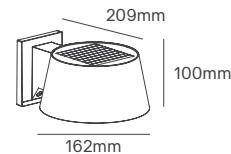

BLOK

Solar Panel	Body Material	Beam Angle	IP	Mounting Type
Monocrystalline Silicon 4.86 1.5W	ABS+PC	120°	IP65	Surface

Power	Colour Temperature (CCT)	Total Luminous Flux (±5%)	Housing Colour	SKU
6W	4000K	1000lm	Grey	ILAR-02289

ZUN

Solar Panel	Body Material	Beam Angle	IP	Mounting Type
Monocrystalline Silicon 4.86 1W	ABS+PC	120°	IP65	Surface

Power	Colour Temperature (CCT)	Total Luminous Flux (±5%)	Housing Colour	SKU
6W	4000K	1000lm	Grey	ILAR-02291

KOY

Solar Panel	Body Material	Beam Angle	IP	Mounting Type
Monocrystalline Silicon 4.86V 2W	ABS+PC	120°	IP65	Surface

Power	Colour Temperature (CCT)	Total Luminous Flux (±5%)	Housing Colour	SKU
6W	4000K	1000lm	Grey	ILAR-02290