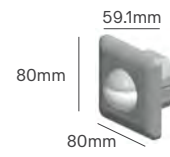

ST31C

Voltage	Detection Angle	IP	Type	Dimming	Mounting Type
220-240V	190°	IP20	Infrared	No	Recessed

Rated Load	Detection Distance	Installation Height	Installation	Size	Cut-out	SKU
500W	10m max	1-1.8m	Wall	80x80x59.1mm	50x50mm	ILAR-01059