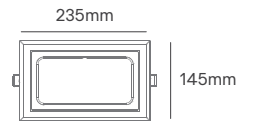

CHIADO

Voltage	Body Material	Beam Angle	IP	Mounting Type	Rotable
220-240V	Aluminium	100°	IP65 Front IP20 Back	Recessed	Yes

Power	Colour Temperature (CCT)	Total Luminous Flux (±5%)	Size	Cut-out	Housing Colour	SKU
32W	3CCT 3000K-4000K-5700K	3085lm	235x145x116.5mm	220x123mm	White	ILAR-02597