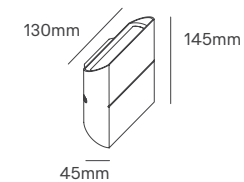

LINCE

Voltage	Body Material	Beam Angle	IP	Mounting Type
220-240V	Aluminum	120°	IP65	Surface

Power	Colour Temperature (CCT)	Total Luminous Flux (±5%)	Housing Colour	SKU
14W	3000K	1290lm	Black	ILAR-02079

TAKO

Voltage	Body Material	Beam Angle	IP	Mounting Type
220-240V	Die-Casting Aluminium	104°	IP54	Surface

Power	Colour Temperature (CCT)	Total Luminous Flux (±5%)	Housing Colour	SKU
2x 5W	3000K	600lm	Black White	ILAR-00963 ILAR-00964

LOG

Voltage	Body Material	Beam Angle	IP	Mounting Type
220-240V	Aluminum	120°	IP65	Surface

Power	Colour Temperature (CCT)	Total Luminous Flux (±5%)	Housing Colour	SKU
18W	3000K	1840lm	Black	ILAR-02080

LYRA

Voltage	Body Material	Beam Angle	IP	Mounting Type
220-240V	Aluminum	15°-120°	IP65	Wall Surface

Power	Colour Temperature (CCT)	Total Luminous Flux (±5%)	Housing Colour	SKU
10W	2700K	750lm	White	ILAR-00769
			Black	ILAR-00860
10W	4000K	900lm	White	ILAR-00861
			Black	ILAR-00770