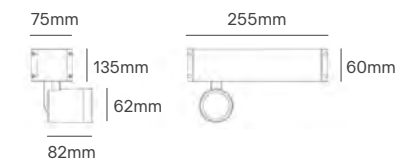

NATAN

SINGLE

QUADRUPLO

Solar Panel	Body Material	Beam Angle	IP	Mounting Type
Monocrystalline Silicon 4.32 9W	Aluminium	270°x90°	IP65	Surface

Model	Power	Colour Temperature (CCT)	Total Luminous Flux (±5%)	Housing Colour	SKU
Single	6W	3CCT 2700K-6500K	880lm	Black	ILAR-02298
		RGB	880lm	Black	ILAR-02299
Quadrupulo	1.5W	3CCT 2700K-6500K	220lm	Black	ILAR-02300
		RGB	220lm	Black	ILAR-02301