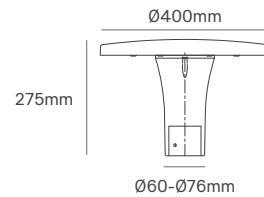

EXCELSIOR

443.48/493.48/
544.48/714.30mm

195.63/244.63/
299.63/340mm

559.82/609.82/
660.82/711.82mm

Voltage	Body Material	Beam Angle	IP	Dimmable	Mounting Type
220-240V	High Purity Aluminum	Multiple	IP67(OB)/IP66	1-10V/ DALI / D4i	Side Entry/Post Top

Power	Colour Temperature (CCT)	Total Luminous Flux (±5%)	Size	Housing Colour	SKU
10W-320W Configurable	3000K/4000K/5000K/6000K	1800-57600lm	5 Dimensions	Multiple	On-request

LUCCI

Voltage	Body Material	Beam Angle	Dimmable	IP	Mounting Type
220-240V	Die Cast Aluminium	Multiple	1-10V/ DALI / D4i	IP66	Multiple

Power	Colour Temperature (CCT)	Total Luminous Flux (±5%)	Size	Housing Colour	SKU
30W-120W Configurable	3000K/4000K/5000K	4500lm-18000lm	700x200x100mm	Black	On-request
30W-120W Configurable	3000K/4000K/5000K	4500lm-18000lm	900x200x100mm	Black	On-request
150W-240W Configurable	3000K/4000K/5000K	22500lm-36000lm	1250x200x100mm	Black	On-request

ORBIT

Voltage	Body Material	Beam Angle	Dimmable	IP	Mounting Type
220-240V	Die Cast Aluminium	Multiple	1-10V/ DALI / D4i	IP66	Post Top

Power	Colour Temperature (CCT)	Total Luminous Flux (±5%)	Housing Colour	SKU
20W-100W Configurable	2700K/3000K/4000K	15000lm	Multiple	On-request

BALLON

Voltage	Body Material	Beam Angle	Dimmable	IP	Mounting Type
220-240V	Die Cast Aluminium+PC	Multiple	NO	IP65	Post top

Power	Colour Temperature (CCT)	Total Luminous Flux (±5%)	Size	Housing Colour	SKU
20W-50W Configurable	2700K/3000K/4000K	-	Ø400xmm Ø450xmm	Black	On-request On-request