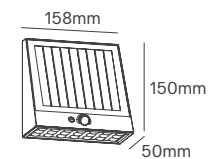

BLOK

Solar Panel	Body Material	Beam Angle	IP	Mounting Type
Monocrystalline Silicon 4.86 1.5W	ABS+PC	120°	IP65	Surface

Power	Colour Temperature (CCT)	Total Luminous Flux (±5%)	Housing Colour	SKU
6W	4000K	1000lm	Grey	ILAR-02289

ZUN

Solar Panel	Body Material	Beam Angle	IP	Mounting Type
Monocrystalline Silicon 4.86 1W	ABS+PC	120°	IP65	Surface

Power	Colour Temperature (CCT)	Total Luminous Flux (±5%)	Housing Colour	SKU
6W	4000K	1000lm	Grey	ILAR-02291

KOY

Solar Panel	Body Material	Beam Angle	IP	Mounting Type
Monocrystalline Silicon 4.86V 2W	ABS+PC	120°	IP65	Surface

Power	Colour Temperature (CCT)	Total Luminous Flux (±5%)	Housing Colour	SKU
6W	4000K	1000lm	Grey	ILAR-02290