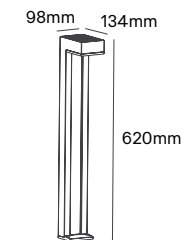

FLOX

Solar Panel	Body Material	Beam Angle	IP	Mounting Type
0.8W Monocrystal Silicon Solar Panel	ABS+PC	90°	IP65	Surface

Power	Colour Temperature (CCT)	Total Luminous Flux (±5%)	Housing Colour	SKU
1.5W	6000K	200lm	White	ILAR-00783
6.8W	6000K	800lm	White	ILAR-00784

LEO

Solar Panel	Body Material	Beam Angle	IP	Mounting Type
Polycrystalline 5V 3.5W	ABS+PC	25°	IP65	Recessed

Power	Colour Temperature (CCT)	Total Luminous Flux (±5%)	Housing Colour	SKU
5W	6000K	200lm	Black	ILAR-02691

SABI

Solar Panel	Body Material	Beam Angle	IP	Mounting Type
1W / 5.5V	ABS+PC	120°	IP65	Recessed

Power	Colour Temperature (CCT)	Total Luminous Flux (±5%)	Housing Colour	SKU
1.5W	RGB+CW+WW	120lm	Black	ILAR-01931

LOTUS

Solar Panel	Body Material	Beam Angle	IP	Mounting Type
9V/3.5W Monocrystalline	6063 Aluminium PC	120°	IP65	Surface

Power	Colour Temperature (CCT)	Total Luminous Flux (±5%)	Housing Colour	SKU
3.5W	5000K	255lm	Black	ILAR-00433

BOLLARD

Solar Panel	Body Material	Beam Angle	IP	Mounting Type
Monocrystalline Silicon 4.86 1W	Aluminum Panlite PC	120°	IP65	Surface

Power	Colour Temperature (CCT)	Total Luminous Flux (±5%)	Housing Colour	SKU
2W	3000K	100lm	Grey	ILAR-02293