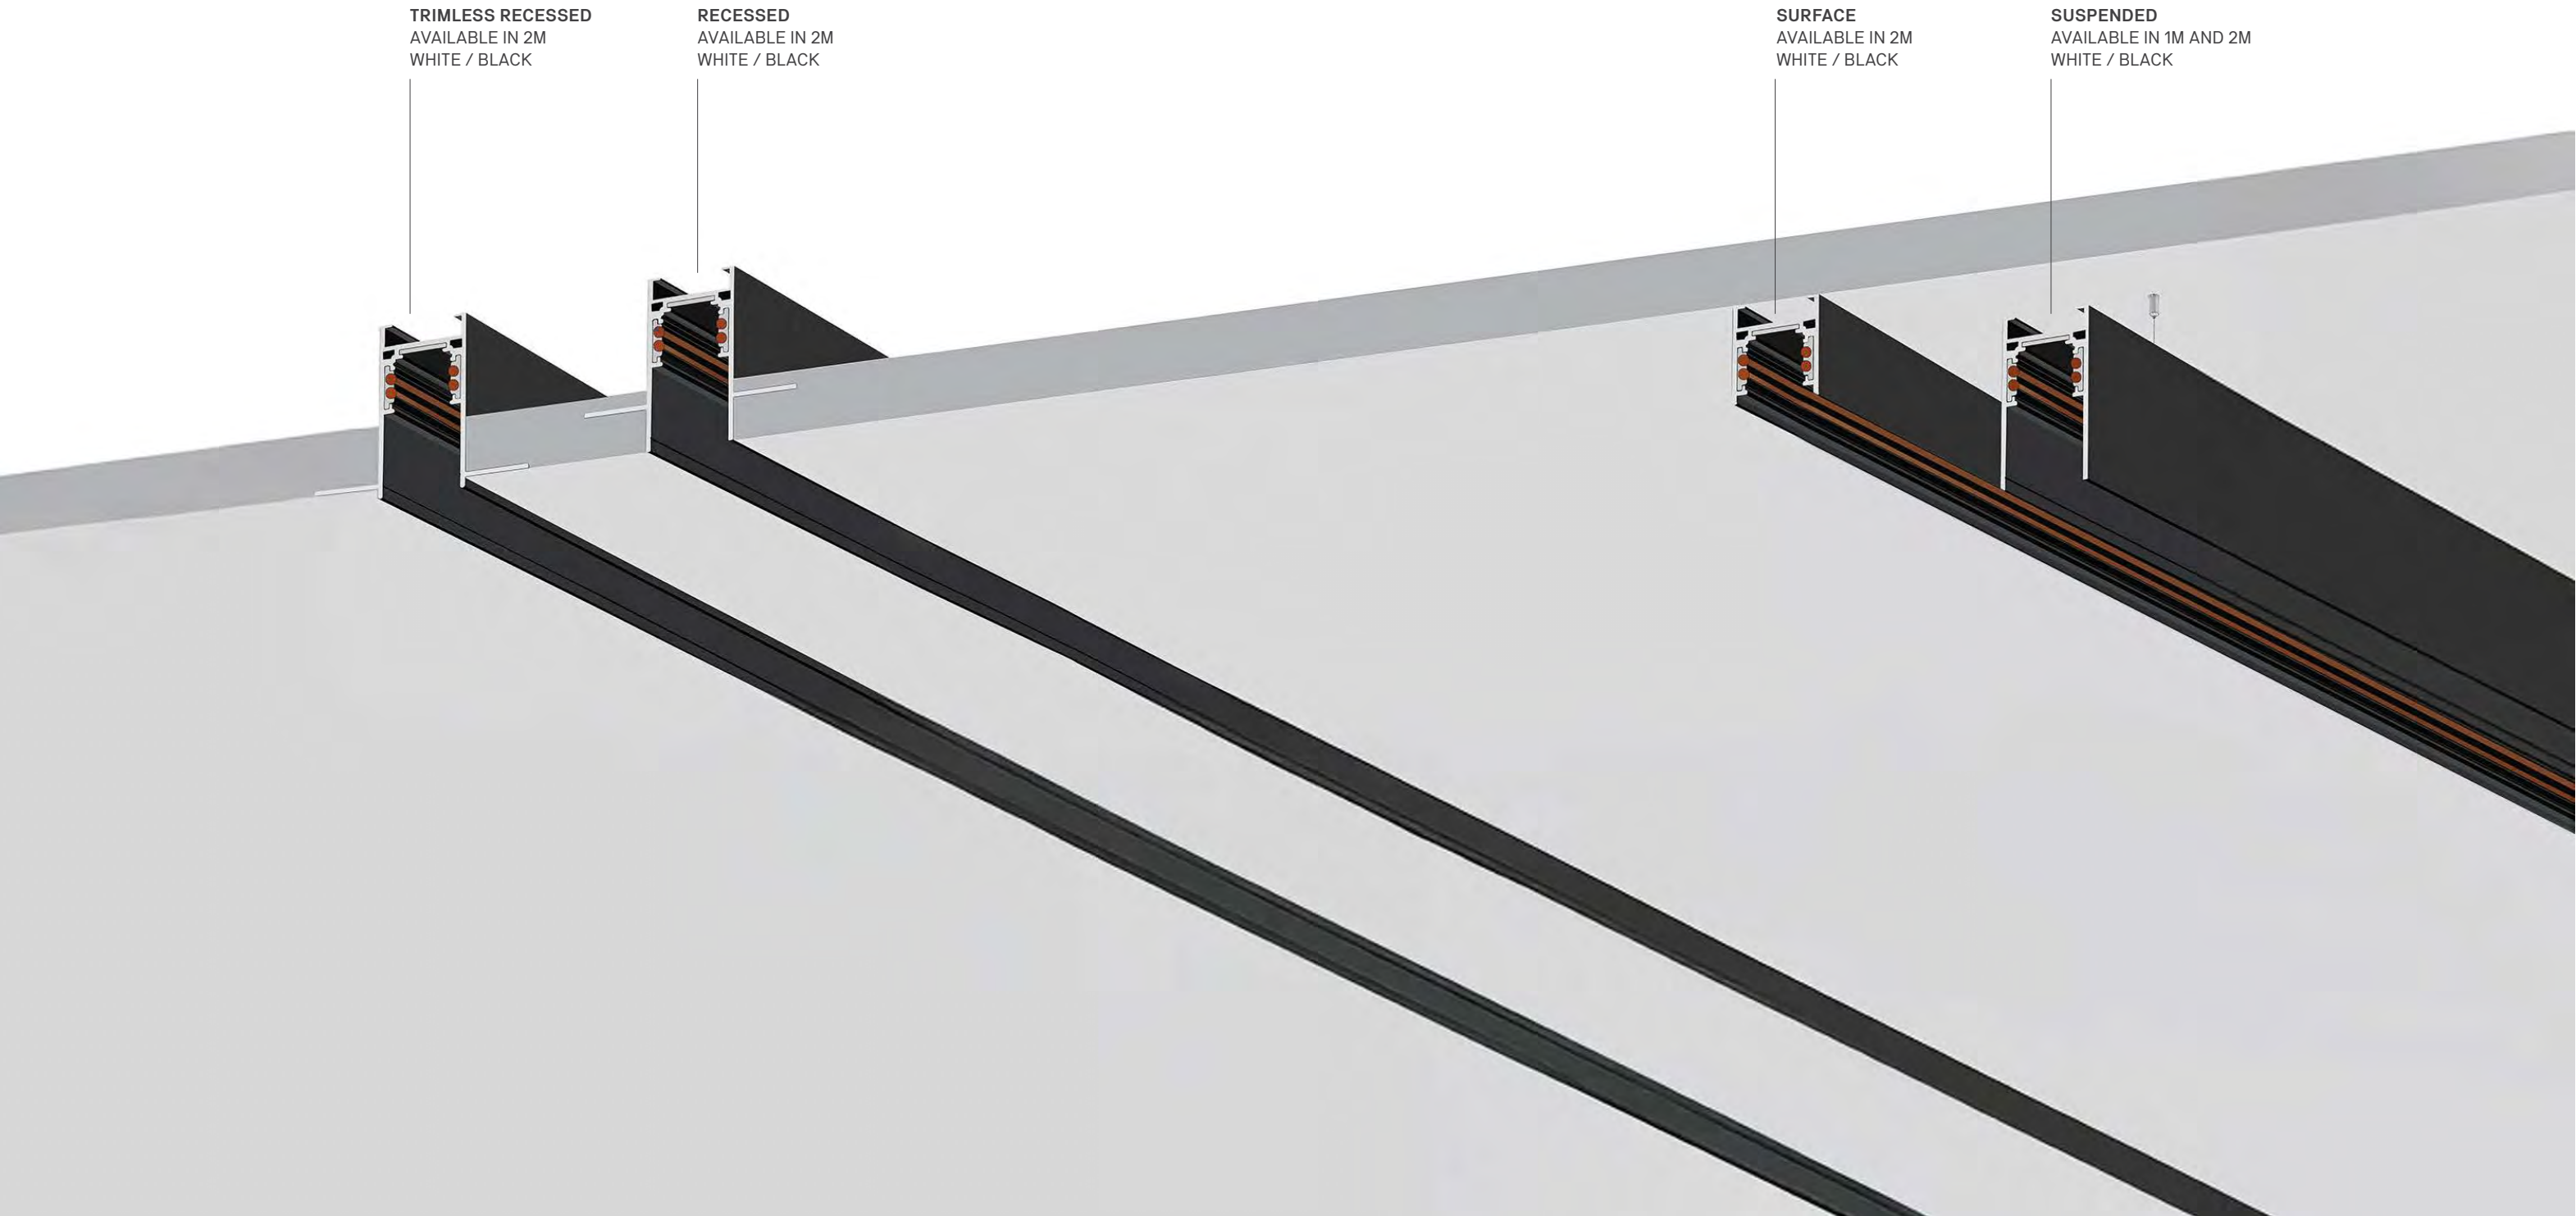

SUSPENDED DROP

TRACK BALL

LINEAR DOT

LINEAR OPAL

ALL LIGHTING SOLUTIONS

TRACKLIGHT INSTALLATION

This magnetic rail with two copper conductors on each side acts as the phase and neutral of the circuit to power the lights installed on it. It also includes an iron strip that attracts magnetic lights, making installation extremely simple, with no tools required.