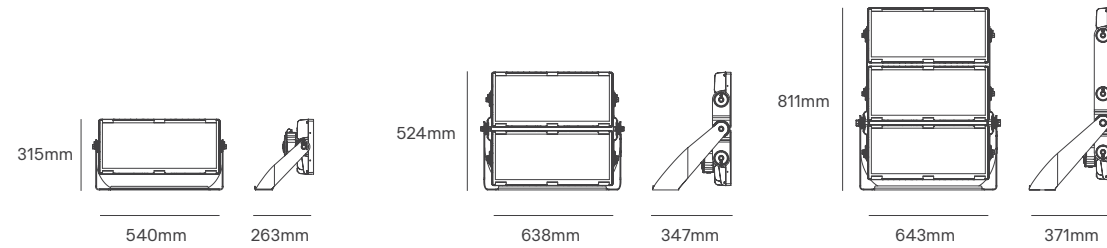

Size

Voltage	Body Material	Dimmable	IP	Mounting Type
220-240V	Die Cast Aluminium	NO	IP66	Bracket Mounting

Power Switch	Colour Temperature (CCT)	Total Luminous Flux (±5%)	Beam Angle	Housing Colour	SKU
400W-500W-600W	5000K	96000lm Max.	OP01-Asy	Grey	ILAR-03766
400W-500W-600W	5000K		Switch 20°-30°-40°	Grey	ILAR-03767
800W-1000W-1200W	5000K	192000lm Max.	OP01-Asy	Grey	ILAR-03768
800W-1000W-1200W	5000K		Switch 20°-30°-40°	Grey	ILAR-03769
1500W-1600W-1800W	5000K	288000lm Max.	OP01-Asy	Grey	ILAR-03770
1500W-1600W-1800W	5000K		Switch 20°-30°-40°	Grey	ILAR-03771