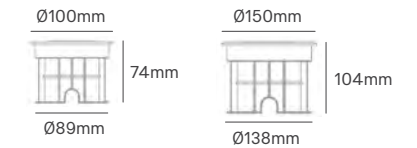

INGROUND SYS-RD

Voltage	Body Material	Beam Angle	IP	Mounting Type
24V	Stainless Steel+PC	15° / 30°	IP68	Recessed

Power	Colour Temperature (CCT)	Total Luminous Flux (±5%)	Size	Cut-out	Housing Colour	SKU
5W	RGB + CCT	350lm	Ø100x74mm	Ø89mm	Stainless Steel	ILAR-02284
9W	RGB + CCT	700lm	Ø150x104mm	Ø138mm	Stainless Steel	ILAR-02285

Mandatory (1 unity for 360W)

SYS-T1 1-Channel Host Controller
ILAR-02620