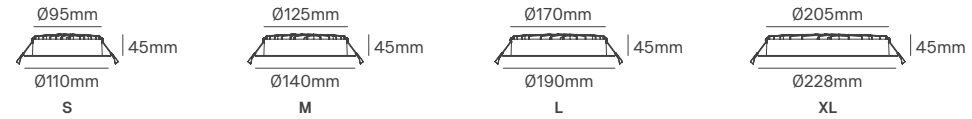

UNA II ROUND / SQUARE

SIZE

Round

Square

Voltage	Body Material	Beam Angle	IP	Mounting Type
220-240V	Aluminium+PC	90°	IP65 Front Round / IP40 Back IP44 Front Square / IP40 Back	Recessed

Model	Power	Colour Temperature (CCT)	Total Luminous Flux (±5%)	Dimmable	Housing Colour	SKU
Round	25W	3CCT 3000K-4000K-5700K	2900-3200lm	TRIAC	White RAL 9016	ILAR-00708
Round	10W	3CCT 3000K-4000K-5000K	1050lm	NO		ILAR-01570
Round	15W		1650lm	NO		ILAR-01571
Round	18W		2160lm	NO		ILAR-01572
Round	25W		3000lm	NO		ILAR-01573
Square	10W	3CCT 3000K-4000K-5000K	1200lm	NO		ILAR-03065
Square	20W		2400lm	NO		ILAR-03066
Square	36W		4320lm	NO		ILAR-03067