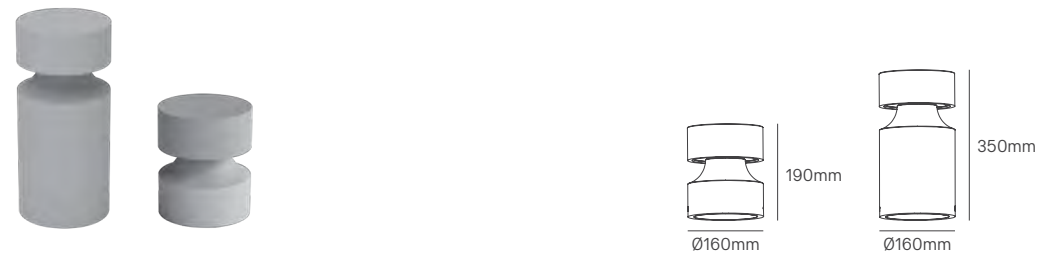

CIMA CALY

Voltage	Body Material	Beam Angle	IP	Mounting Type
220-240V	Concrete+Stainless steel+Aluminum	90°	IP65	Surface

Power	Colour Temperature (CCT)	Total Luminous Flux (±5%)	Size	Housing Colour	SKU
8W	3CCT 2700K-	430lm-465lm	Ø160x190mm	Cement Grey	ILAR-03667
			Ø160x350mm		ILAR-03668