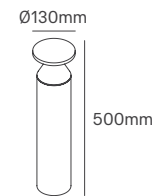

ARCHI

Voltage	Body Material	Beam Angle	IP	Mounting Type
220-240V	Aluminium	120°	IP65	Surface

Power	Colour Temperature (CCT)	Total Luminous Flux (±5%)	Housing Colour	SKU
12W	3000K	600lm	Black Corten Dark Grey	ILAR-02082 ILAR-02778 ILAR-02784

JEDAI

Voltage	Body Material	Beam Angle	IP	Mounting Type
220-240V	Aluminium	360°	IP65	Surface

Power	Colour Temperature (CCT)	Total Luminous Flux (±5%)	Housing Colour	SKU
30W	3000K	2300lm	Grey	ILAR-02147

CALY

Voltage	Body Material	Beam Angle	IP	Mounting Type
220-240V	Aluminium	360°	IP65	Surface

Power	Colour Temperature (CCT)	Total Luminous Flux (±5%)	Housing Colour	SKU
12W	3000K	650lm	Grey	ILAR-00829