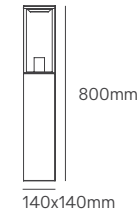

PIRI

Voltage	Body Material	Beam Angle	IP	Mounting Type
24V	Aluminum House + PMMA	110°	IP65	Recessed / Inground

Power	Colour Temperature (CCT)	Total Luminous Flux (±5%)	Size	Housing Colour	SKU
1W	3000K	35lm	1000x16xØ45mm	Green RAL 6003	ILAR-03543
			1000x16xØ45mm	Corten	ILAR-03544
			1000x16xØ45mm	Grey	ILAR-03545
			500x16xØ45mm	Green RAL 6003	ILAR-03546
			500x16xØ45mm	Corten	ILAR-03547
			500x16xØ45mm	Grey	ILAR-03548

SHIRA

Voltage	Body Material	IP	Mounting Type
100-240V	Aluminium/Glass	IP65	Surface

Power	Type of Bulb	Housing Colour	SKU
MAX 13W	1x E27	Grey	ILAR-00874

*Lamps not included.

ALFA

Voltage	Body Material	Beam Angle	IP	Mounting Type
100-240V	Aluminium	120°	IP65	Surface

Power	Colour Temperature (CCT)	Total Luminous Flux (±5%)	Housing Colour	SKU
13W	3000K	850lm	Grey RAL 7016	ILAR-01685