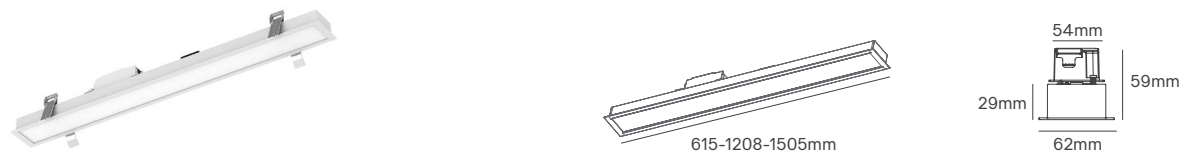

58—77

INTERIOR

LINEAR LIGHT AND SUSPENSION

ALL LIGHTING SOLUTIONS

LYNX LINEAR RECESSED

Voltage	Body Material	Beam Angle	IP	Mounting Type
200-240V	Aluminium	110°	IP40	Recessed

Power	Colour Temperature (CCT)	Total Luminous Flux (±5%)	Size	Cut-out	Housing Colour	SKU
15W	3CCT 3000K-	1400-1600lm	615x62x29mm	607x54mm	White RAL 9016	ILAR-01583
30W	4000K-5700K	3100-3400lm	1208x62x29mm	1201x54mm		ILAR-01584
37W		3820-4190lm	1505x62x29mm	1499x54mm		ILAR-02921