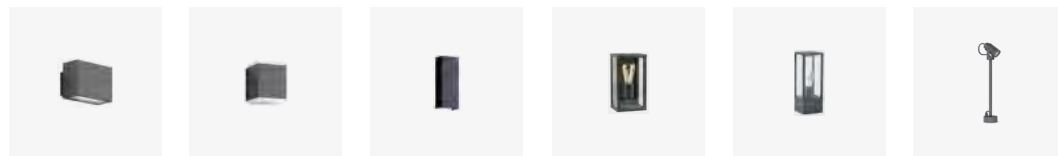

page.134 NUT   page.135 THULE   page.135 AXIS   page.136 ARI   page.136 GATE   page.137 TULIP