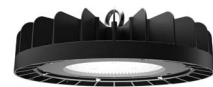

COBALT

Voltage	Body Material	Beam Angle	IP	Dimmable	Sensor	Mounting Type
220-240V	Aluminum Alloy	90°	IP65	0-10V	Zhaga (Optional)	Loop Hanging/Ceiling Mounting

Power	Colour Temperature (CCT)	Total Luminous Flux (±5%)	Housing Colour	SKU
150W	3CCT 3000K-4000K-5000K	27000lm	Ral 9007 Grey	ILAR-02205

TECH

Voltage	Body Material	Beam Angle	Dimming	IP	Mounting Type
220-277VAC	Aluminum Alloy	90°	(0-10V)	IP65	Ceiling Mounting

Power	Colour Temperature (CCT)	Total Luminous Flux (±5%)	Housing Colour	Size	SKU
150W	5000K	24000lm	Black	Ø298x167mm	ILAR-01044
200W		32000lm		Ø364x166mm	ILAR-01045

DOB ECO

Voltage	Body Material	Beam Angle	IP	Mounting Type
220-240V	Aluminum Alloy	120°	IP65	Suspended

Power	Colour Temperature (CCT)	Total Luminous Flux (±5%)	Housing Colour	SKU
150W	5000K	18000lm	Black	ILAR-01046
200W		24000lm		ILAR-01644

FORGE HIGH TEMPERATURE (70°C)

Voltage	Body Material	Beam Angle	IP	Dimmable	Mounting Type
120-277V	Aluminum Alloy	120°	IP66	0-10V	Ceiling Mounting

Power Switch	Colour Temperature (CCT)	Total Luminous Flux (±5%)	Housing Colour	Size	SKU
100W-120W-140W-160W-180W-200W	4000K	37000lm	Black	Ø400x184mm	ILAR-03624

SIRIUS

Body Material	Beam Angle	IP	Mounting Type
Aluminium	110°	IP65	Surface

Power	Colour Temperature (CCT)	Total Luminous Flux (±5%)	Housing Colour	SKU
40W	4000K	5400lm	Black	ILAR-00709
	5000K	5400lm		ILAR-00514
80W	4000K	10800lm	Black	ILAR-00851
	5000K	10800lm		ILAR-00515
	3CCT 3000K-4000K-5000K	10800lm		ILAR-01935