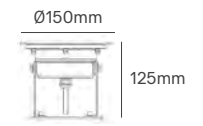

UNDERWATER LIGHT

UNDERWATER UW03

Voltage	Body Material	Beam Angle	IP	Mounting Type
12-24V	Stainless Steel	15°	IP68	Bracket

Power	Colour Temperature (CCT)	Total Luminous Flux (±5%)	Housing Colour	SKU
9W	RGB+CCT	600lm	Stainless Steel	ILAR-01724