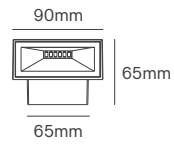

AXEL

Voltage	Body Material	IP	Beam Angle	Mounting Type
220-240V	Die-Casting Aluminium	IP65	2x 0-100°	Surface

Power	Colour Temperature (CCT)	Total Luminous Flux (±5%)	Housing Colour	SKU
2x 6W	3000K	415lm	Grey White	ILAR-00815 ILAR-03715

THULE

Voltage	Body Material	IP	Beam Angle	Mounting Type
220-240V	Die-Casting Aluminium	IP54	120°	Surface

Power	Colour Temperature (CCT)	Total Luminous Flux (±5%)	Housing Colour	SKU
12W	3000K	415lm	Grey	ILAR-00820

NUT

Voltage	Body Material	IP	Beam Angle	Mounting Type
220-240V	Die-Casting Aluminium	IP54	2x 110°	Surface

Power	Colour Temperature (CCT)	Total Luminous Flux (±5%)	Housing Colour	SKU
2x 3W	3000K	450lm	Grey	ILAR-00814

AXIS

Voltage	Body Material	IP	Beam Angle	Mounting Type
220-240V	Aluminium	IP65	36°	Surface

Model	Power	Colour Temperature (CCT)	Total Luminous Flux (±5%)	Housing Colour	SKU
Single	5W	3000K	45lm	Matt Black	ILAR-02237
Double	10W		88lm		ILAR-02238