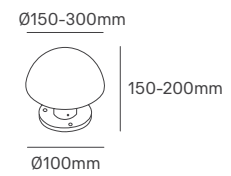

LUPO

Voltage	Body Material	Beam Angle	IP	Mounting Type
220-240V	Aluminium	360°	IP65	Surface

Power	Colour Temperature (CCT)	Total Luminous Flux (±5%)	Size	Housing Colour	SKU
8.5W	3000K	680lm	150x150mm	Matt Black	ILAR-02231
11W	3000K	880lm	200x200mm	Matt Black	ILAR-02230
15W	3000K	1325lm	300x300mm	Matt Black	ILAR-02229