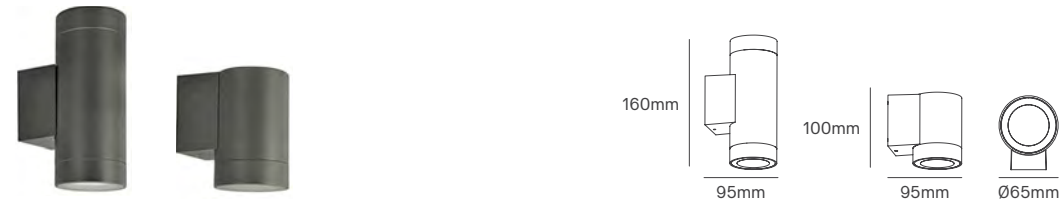

HARPE

Voltage	Body Material	Beam Angle	IP	Mounting Type
220-240V	Aluminium	97°	IP65	Surface

Power	Colour Temperature (CCT)	Total Luminous Flux (±5%)	Housing Colour	SKU
2x 6W	3000K	900lm	Grey	ILAR-00962
6W		450lm		ILAR-00961