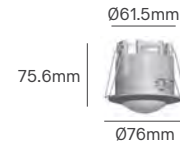

ST41

Voltage	Detection Angle	IP	Type	Dimming	Mounting Type
220-240V	360°	IP20	Infrared	No	Recessed

Rated Load	Detection Distance	Installation Height	Installation	Size	Cut-out	Colour	SKU
1200W	6m	2.2-4m	False Ceiling	Ø76x75.6mm	Ø61.5mm	White All Black	ILAR-00120 ILAR-02592