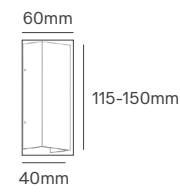

AXEL

Voltage	Body Material	IP	Beam Angle	Mounting Type
220-240V	Die-Casting Aluminium	IP65	2x 0-100°	Surface

Power	Colour Temperature (CCT)	Total Luminous Flux (±5%)	Housing Colour	SKU
2x 6W	3000K	415lm	Grey White	ILAR-00815 ILAR-03715

THULE

Voltage	Body Material	IP	Beam Angle	Mounting Type
220-240V	Die-Casting Aluminium	IP54	120°	Surface

Power	Colour Temperature (CCT)	Total Luminous Flux (±5%)	Housing Colour	SKU
12W	3000K	415lm	Grey	ILAR-00820

NUT

Voltage	Body Material	IP	Beam Angle	Mounting Type
220-240V	Die-Casting Aluminium	IP54	2x 110°	Surface

Power	Colour Temperature (CCT)	Total Luminous Flux (±5%)	Housing Colour	SKU
2x 3W	3000K	450lm	Grey	ILAR-00814

AXIS

Voltage	Body Material	IP	Beam Angle	Mounting Type
220-240V	Aluminium	IP65	36°	Surface

Model	Power	Colour Temperature (CCT)	Total Luminous Flux (±5%)	Housing Colour	SKU
Single	5W	3000K	45lm	Matt Black	ILAR-02237
Double	10W		88lm		ILAR-02238