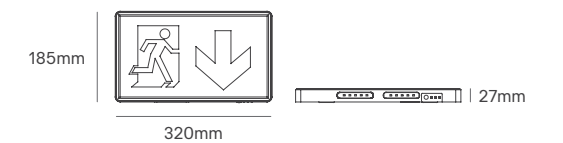

DUOLUX

Voltage	Body Material	IP	Type	Mounting Type
220-240V	Polycarbonate Case	IP20	Maintained/Non Maintained	Surface

Power	Colour Temperature (CCT)	Total Luminous Flux (±5%)	Battery	SKU
3W	6000K	40-70lm	3 Hours 3.7V 1500mAh Li-ion battery	ILEM-00066