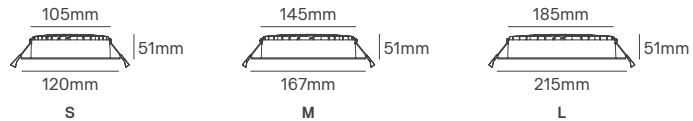

UNA II ROUND / SQUARE

SIZE

Round

Square

Voltage	Body Material	Beam Angle	IP	Mounting Type
220-240V	Aluminium+PC	90°	IP65 Front Round / IP40 Back IP44 Front Square / IP40 Back	Recessed

Model	Power	Colour Temperature (CCT)	Total Luminous Flux (±5%)	Dimmable	Housing Colour	SKU
Round	25W	3CCT 3000K-4000K-5700K	2900-3200lm	TRIAC	White RAL 9016	ILAR-00708
Round	10W	3CCT 3000K-4000K-5000K	1050lm	NO		ILAR-01570
Round	15W		1650lm	NO		ILAR-01571
Round	18W		2160lm	NO		ILAR-01572
Round	25W		3000lm	NO		ILAR-01573
Square	10W	3CCT 3000K-4000K-5000K	1200lm	NO		ILAR-03065
Square	20W		2400lm	NO		ILAR-03066
Square	36W		4320lm	NO		ILAR-03067

Options (Not included)

Surface KIT - D110	Surface KIT - D145	Surface KIT - D195
Ø114x70mm	Ø149x75mm	Ø199x75mm
ILAR-02346	ILAR-02347	ILAR-02348

STRIX

SIZE

Voltage	Body Material	Beam Angle	UGR	IP	Mounting Type
220-240V	ADC12+PC+PMMA	55°	<16	IP65 Front IP40 Back	Recessed