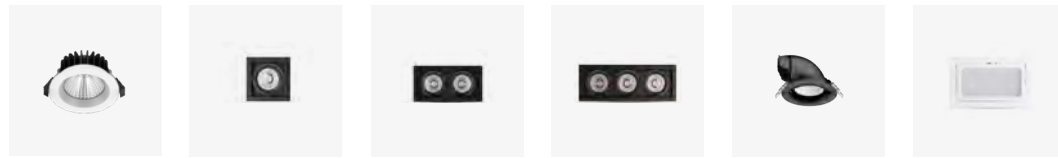

page.43 BRIL   page.44 QUANT ONE   page.44 QUANT DOUBLE   page.44 QUANT TRIPLE   page.45 RITZ   page.45 CHIADO