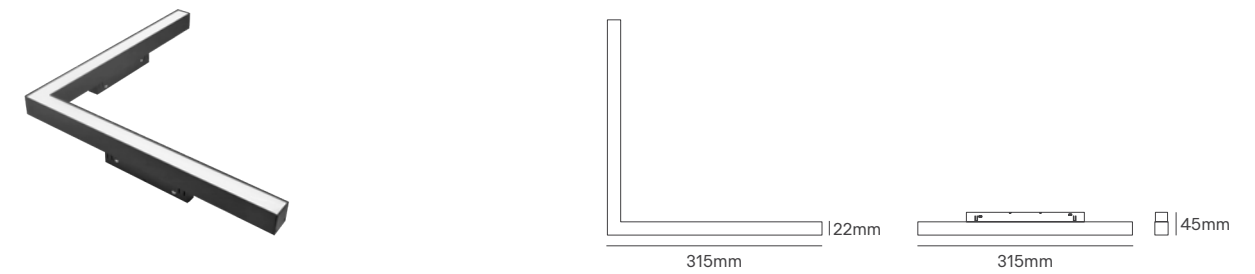

CORNER OPAL

Voltage	Body Material	Beam Angle	IP	Mounting Type
48V	Aluminium	120°	IP20	Tracklight 48V

Power	Colour Temperature (CCT)	Total Luminous Flux (±5%)	Size	Housing Colour	SKU
20W	2700K	1200lm	L315xW315	Black	ILAR-03410
	4000K			Black	ILAR-03411