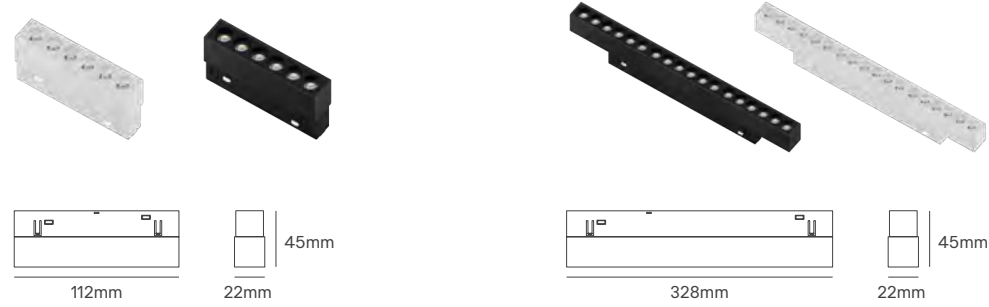

LINEAR DOT

Voltage	Body Material	Beam Angle	IP	Mounting Type
48V	Aluminium	36°	IP20	Tracklight 48V

Power	Colour Temperature (CCT)	Total Luminous Flux (±5%)	Size	Housing Colour	SKU
6W	2700K	240lm	L112	White	ILAR-03390
	4000K			White	ILAR-03392
	2700K			Black	ILAR-03391
	4000K			Black	ILAR-03393
18W	2700K	900lm	L328	White	ILAR-03394
	4000K			White	ILAR-03396
	2700K			Black	ILAR-03395
	4000K			Black	ILAR-03397

LINEAR DOT ROTABLE

Voltage	Body Material	Beam Angle	IP	Mounting Type
48V	Aluminium	36°	IP20	Tracklight 48V

Power	Colour Temperature (CCT)	Total Luminous Flux (±5%)	Size	Housing Colour	SKU
6W	2700K	240lm	L112	White	ILAR-03398
	4000K			White	ILAR-03400
	2700K			Black	ILAR-03399
	4000K			Black	ILAR-03401
12W	2700K	600lm	L220	White	ILAR-03402
	4000K			White	ILAR-03404
	2700K			Black	ILAR-03403
	4000K			Black	ILAR-03405