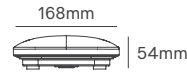

SEAM

Voltage	Body Material	Beam Angle	IP	Mounting Type
170-265V	ABS+PC	120°	IP40	Surface

Power	Colour Temperature (CCT)	Total Luminous Flux (±5%)	Size	Housing Colour	SKU
24W	3CCT 3000K-	2880lm	700x168x54mm	White	ILAR-02131
50W	4000K-6500K	6000lm	1200x168x54mm		ILAR-02132

MEGASLIM

Voltage	Body Material	Beam Angle	IP	Mounting Type
200-240V	Aluminium/PVC	120°	IP20	Surface Mounted

Power	Colour Temperature (CCT)	Total Luminous Flux (±5%)	Size	Housing Colour	SKU
20W	6000K	1600lm	600x80x24mm	White RAL 9016	ILAR-00237
40W	4500K	3200lm	1200x80x24mm		ILAR-00239
40W	6000K	3200lm	1200x80x24mm		ILAR-00240

CABINET T5 ROTABLE

Voltage	Body Material	Beam Angle	IP	Mounting Type
220-240V	Aluminium/PVC	120°	IP20	Surface Mounted

Power	Colour Temperature (CCT)	Total Luminous Flux (±5%)	Size	Housing Colour	SKU
8W	3CCT 3000K-	800lm	545x24x61mm	White	ILAR-03568
16W	4000K-6500K	1600lm	1134x24x61mm		ILAR-03569