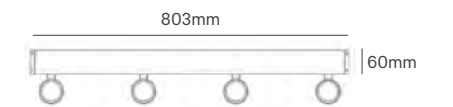

QUADRUPLO

Solar Panel	Body Material	Beam Angle	IP	Mounting Type
Monocrystalline Silicon 4.32 9W	Aluminium	270°x90°	IP65	Surface

Model	Power	Colour Temperature (CCT)	Total Luminous Flux (±5%)	Housing Colour	SKU
Single	6W	3CCT 2700K-6500K	880lm	Black	ILAR-02298
		RGB	880lm	Black	ILAR-02299
Quadrupulo	1.5W	3CCT 2700K-6500K	220lm	Black	ILAR-02300
		RGB	220lm	Black	ILAR-02301