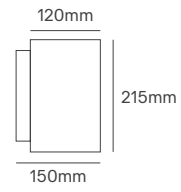

120—143

EXTERIOR

WALL SURFACE

ALL LIGHTING SOLUTIONS

CHUNK

Voltage	Body Material	Beam Angle	IP	Mounting Type
220-240V	Aluminium Alloy	30°	IP66	Surface
Power	Colour Temperature (CCT)	Total Luminous Flux (±5%)	Housing Colour	SKU
Power Switch 40W-36W-30W-25W-20W	3CCT 2700K- 3000K-4000K	4800lm	Dark Grey	ILAR-02625