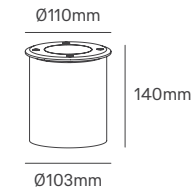

OTTO

Voltage	Body Material	IP	Mounting Type
110-220V	Stainless steel 316	IP66	Inground
Power	Type of Bulb	Housing Colour	SKU
MAX 35W	1x GU10	Stainless Steel	ILAR-01166

*Lamps not included.