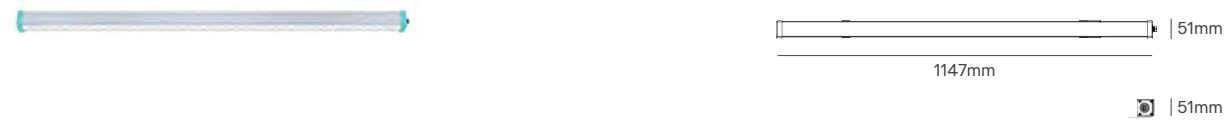

HORTI TUBE

Voltage	Body Material	Beam Angle	IP	Mounting Type
220-240V	Aluminium	120° to 150°	IP65	Ceiling Mounting

Power	System Efficacy	PPF Output	Dimming Options	SKU
50W	2.5umol/J	125μmol/s	0-10V	On-request
75W		187.5μmol/s		
100W		250μmol/s