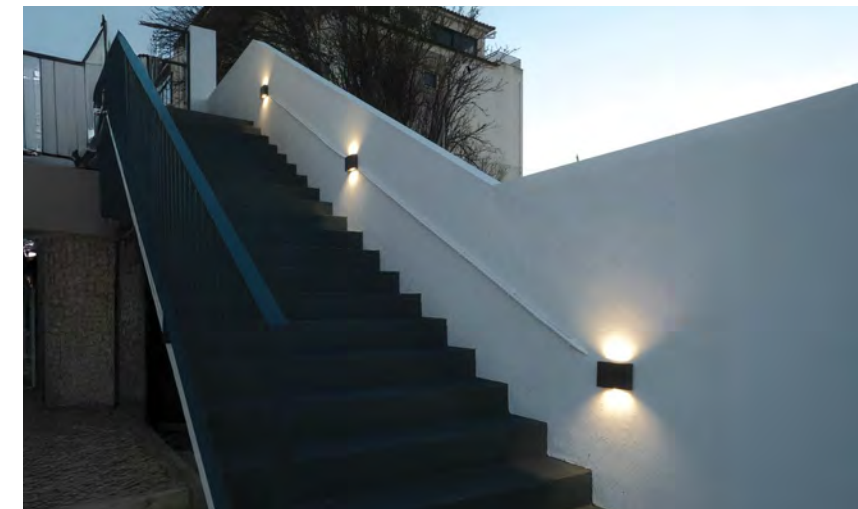

TAKO

Voltage	Body Material	Beam Angle	IP	Mounting Type
220-240V	Die-Casting Aluminium	104°	IP54	Surface

Power	Colour Temperature (CCT)	Total Luminous Flux (±5%)	Housing Colour	SKU
2x 5W	3000K	600lm	Black White	ILAR-00963 ILAR-00964