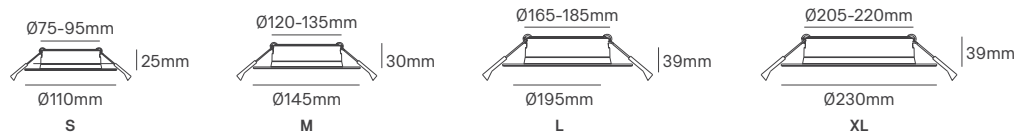

FLEXI II

Voltage	Body Material	Beam Angle	UGR	IP	Mounting Type
220-240V	Aluminium+PC	120°	<19	IP54 Front IP40 Back	Recessed

Power	Colour Temperature (CCT)	Total Luminous Flux (±5%)	Size	Cut-out	Housing Colour	SKU
7W	3CCT 3000K-4000K-5700K	840lm	Ø110x25mm	Ø75-95mm	White RAL 9016	ILAR-02243
12W		1620lm	Ø145x30mm	Ø120-135mm		ILAR-02244
18W		2520lm	Ø195x39mm	Ø165-185mm		ILAR-02245
24W		3360lm	Ø230x39mm	Ø205-220mm		ILAR-02246

Options (Not included)

Surface KIT - D110	Surface KIT - D145	Surface KIT - D195
Ø114x70mm	Ø149x75mm	Ø199x75mm
ILAR-02346	ILAR-02347	ILAR-02348