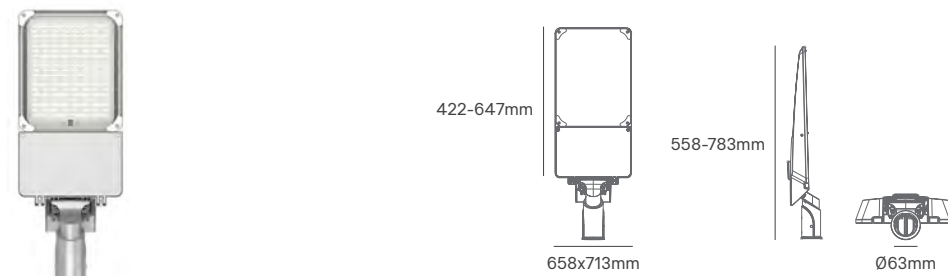

Options (Not included)

Accessories	SKU
Recessed Springs	ILAR-03648
Surface Kit	ILAR-03649
Recessed Frame	ILAR-03650
Recessed Bracket	ILAR-03651

238—251

STREET

LIGHT

ALL LIGHTING SOLUTIONS

VERSATILE

Voltage	Body Material	Beam Angle	Dimmable	IP	Mounting Type
220-240V	Die Cast Aluminium	Asymmetric	1-10V	IP66	Side Entry/Post Top