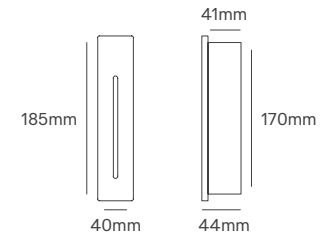

SLIT

Voltage	Body Material	Beam Angle	IP	Mounting Type
85-265V	Aluminum	10°	IP65	Recessed

Power	Colour Temperature (CCT)	Total Luminous Flux (±5%)	Size	Cut-out	Housing Colour	SKU
3W	3CCT 3000K-4000K-6000K	240lm	185x40x44mm	170x33x41mm	White Black Grey	ILAR-02194 ILAR-02195 ILAR-02196
3W	3CCT 2700K-3000K-4000K	240lm	185x40x44mm	170x33x41mm	White Black Grey	ILAR-02861 ILAR-02859 ILAR-02860