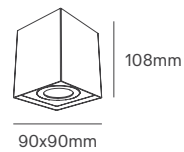

Voltage	Body Material	Beam Angle	IP	Mounting Type
200-240V	Aluminium	60°	IP54	Surface Mounted

Power	Colour Temperature (CCT)	Total Luminous Flux (±5%)	Housing Colour	SKU
10W	2700K	1090lm	White RAL 9016	ILAR-00998
			Black RAL 9005	ILAR-00999
10W	4000K	1090lm	White RAL 9016	ILAR-00996
			Black RAL 9005	ILAR-00997