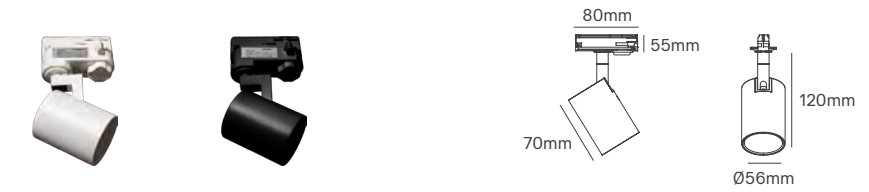

NATAN GU10

Voltage	Body Material	IP	Mounting Type
110-220V	Aluminium	IP20	Tracklight

Power	Type of Bulb	Housing Colour	SKU
Max. 7W	1x GU10	White RAL 9016	ILAR-00884
		Black RAL 9005	ILAR-00950

*Lamps Not Included