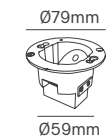

MELLER

Voltage	Body Material	Beam Angle	Sensor Distance	IP	Mounting Type
175-265V	Die-cast Aluminum	38°	1-3m	IP65	Recessed

Model	Power	Colour Temperature (CCT)	Total Luminous Flux (±5%)	Size	Cut-out	Housing Colour	SKU
Base	3W	3CCT 3000K-4000K-6000K	120lm	Ø79mm	Ø59x54mm	Black	ILAR-01050
Base	2W (Sensor)	3CCT 3000K-4000K-6000K	100lm	82.5mm	62x37mm	Grey	ILAR-01230