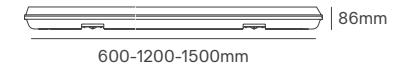

ARMADURA T8

Voltage	Body Material	Type of Bulb	IP	Mounting Type
220-240V	Polycarbonate + SS clips	Tube T8	IP65	Surface

Size	Model	Size	Housing Colour	SKU
600mm	Single	650x75x86mm	Grey	ILAR-00260
	Double	650x120x86mm		ILAR-00261
1200mm	Single	1260x75x86mm		ILAR-00262
	Double	1260x120x86mm		ILAR-00263
1500mm	Single	1560x75x86mm		ILAR-00264
	Double	1560x120x86mm		ILAR-00265

*T8 tubes not included