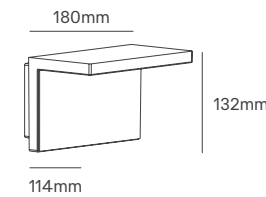

ARCO

Voltage	Body Material	Beam Angle	IP	Mounting Type
220-240V	Aluminium	110°	IP65	Wall Surface

Power	Colour Temperature (CCT)	Total Luminous Flux (±5%)	Housing Colour	SKU
10W	2700K	715lm	White Antracite	ILAR-02771 ILAR-02772

KANE WALL

Voltage	Body Material	IP	Mounting Type
100-240V	Aluminium	IP65	Surface

Power	Colour Temperature (CCT)	Total Luminous Flux (±5%)	Housing Colour	SKU
10W	2CCT 3000K-4000K	650lm	Grey RAL 7016	ILAR-01682

ALFA WALL

Voltage	Body Material	IP	Mounting Type
100-240V	Aluminium	IP65	Surface

Power	Colour Temperature (CCT)	Total Luminous Flux (±5%)	Housing Colour	SKU
13W	3000K	850lm	Grey RAL 7016	ILAR-01684