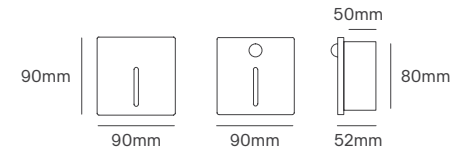

MELLER II

Voltage	Body Material	Beam Angle	Sensor Distance	IP	Mounting Type
85-265V	Die-cast Aluminum	10°-90°	1-3m	IP65	Recessed

Model	Power	Colour Temperature (CCT)	Total Luminous Flux (±5%)	Size	Cut-out	Housing Colour	SKU
Base	3W	3CCT 2700K-3000K-4000K	240lm	90x90x55mm	80x80x50mm	Grey	ILAR-02862
Base	3W (Sensor)	3CCT 3000K-4000K-6000K	240lm			Black	ILAR-02189

Options (Not included)

PINI

Voltage	Body Material	Beam Angle	Sensor Distance	IP	Mounting Type
85-265V	Aluminum	38°	1-3m	IP45	Recessed

Power	Colour Temperature (CCT)	Total Luminous Flux (±5%)	Size	Cut-out	Housing Colour	SKU
3W	3000K	80lm	Ø45x60mm	Ø40x60mm	White	ILAR-02868
					Black	ILAR-02866
					Grey	ILAR-02864
3W (Sensor)	3000K	80lm	Ø45x60mm	Ø40x60mm	White	ILAR-02865
					Black	ILAR-02863
					Grey	ILAR-02867