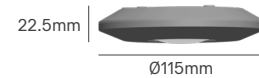

MICROWAVE LONG RANGE

Voltage	Detection Angle	IP	Type	Dimming	Mounting Type
110-240V	360°	IP20	Microwave	No	Surface

Rated Load	Detection Distance	Installation Height	Installation	Size	SKU
2000W	8m	4-15m	Ceiling	Ø115x22.5mm	ILAR-03575