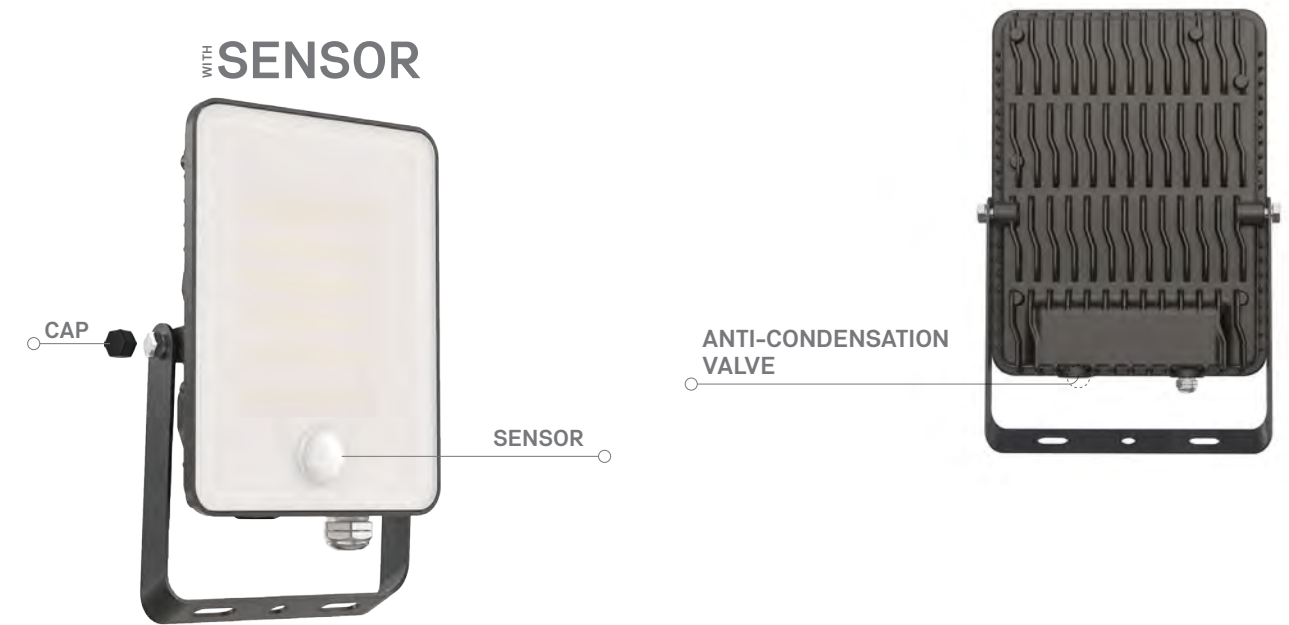

WITH SENSOR