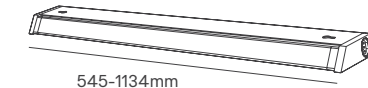

CABINET T5 ROTABLE