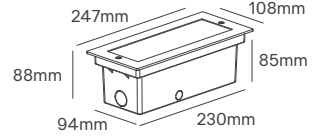

CUADRADO

Voltage	Body Material	Beam Angle	IP	Mounting Type		
220-240V	Aluminium	120°	IP65	Recessed		
Power	Colour Temperature (CCT)	Total Luminous Flux (±5%)	Size	Cut-out	Housing Colour	SKU
20W	3CCT 3000K-4000K-6500K	1200lm	200x200x95mm	190x190x80mm	White Grey	ILAR-02145 ILAR-02146

CEDAR

Voltage	Body Material	Beam Angle	IP	Mounting Type		
220-240V	Die-casting Aluminium	100°	IP65	Recessed		
Power	Colour Temperature (CCT)	Total Luminous Flux (±5%)	Size	Cut-out	Housing Colour	SKU
3W	3000K	100lm	80x80x46mm	Ø74mm	Grey	ILAR-00822

80x80mm

SKILL

Voltage	Body Material	Beam Angle	IP	Mounting Type			
220-240V	PC+ABS Housing, PC Diffuser	110°	IP65	Recessed			
Model	Power	Colour Temperature (CCT)	Total Luminous Flux (±5%)	Size	Cut-out	Housing Colour	SKU
Skill 1x E27	9W Max.	1x E27		247x108x88mm	230x94x85mm	White RAL 9016 Black RAL 9005 Stainless Steel	ILAR-02936 ILAR-02937 ILAR-02938
Skill	10W	3CCT 3000K-4000K-6500K	380lm	247x108x88mm	230x94x85mm	White RAL 9016 Black RAL 9005 Stainless Steel	ILAR-02939 ILAR-02940 ILAR-02941
Skill Brick	10W	3CCT 3000K-4000K-6500K	380lm	247x108x88mm	230x94x85mm	White RAL 9016 Black RAL 9005	ILAR-02942 ILAR-02943

Options (Included / Incluidas / Includo)

Recessed Box
ILAR-02944