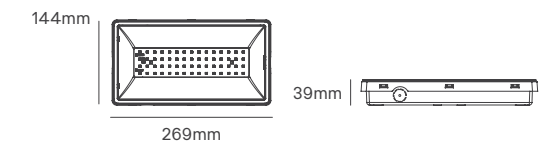

POWERLUX SLIM

Voltage	Body Material	IP	Type	Prepared for Remote Control	Mounting Type
220-240V	ABS base + Polycarbonate Cover	IP65	Maintained/Non Maintained	YES	Surface

Power	Colour Temperature (CCT)	Total Luminous Flux (±5%)	Battery	SKU
8W	6000K	800lm	3 Hours 3.7V 4000mAh Li (NiCoMn)	ILEM-00065

Options (Not included)

Difusor
ILEM-00075

Difusor
ILEM-00067

Pictograma
ILEM-00045