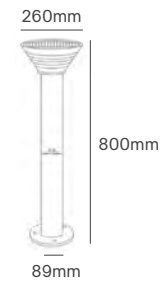

MOSS

Solar Panel	Body Material	Beam Angle	IP	Mounting Type
5V/6.5W Monocrystalline	6033 Aluminium PC	360°	IP65	Surface

Power	Colour Temperature (CCT)	Total Luminous Flux (±5%)	Housing Colour	SKU
3.5W	5000K	435lm	Black	ILAR-00430

PLUTO

Solar Panel	Body Material	Beam Angle	IP	Mounting Type
Monocrystalline Silicon	Aluminium	36°	IP65	Surface

Power	Colour Temperature (CCT)	Total Luminous Flux (±5%)	Housing Colour	SKU
2.5W	3000K	1150lm	Grey Corten	ILAR-03596 ILAR-03594