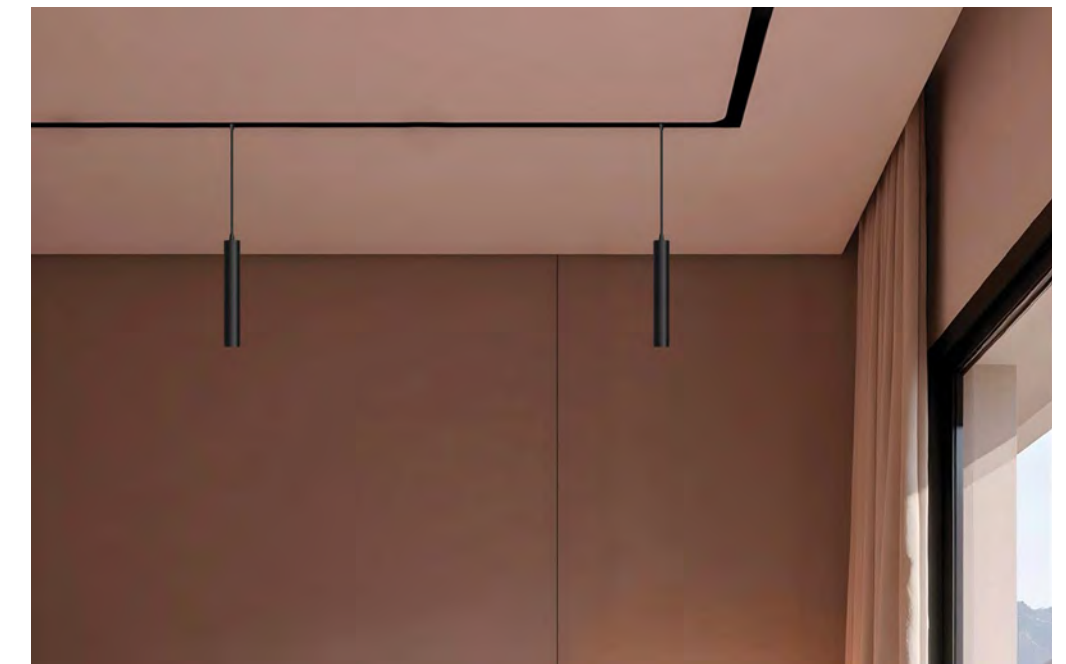

SUSPENDED TUBE

Voltage	Body Material	Beam Angle	IP	Mounting Type
48V	Aluminum	36°	IP20	Tracklight 48V

Power	Colour Temperature (CCT)	Total Luminous Flux (±5%)	Size	Housing Colour	SKU
9W	2700K	480lm	L300	White	ILAR-03432
				Black	ILAR-03433