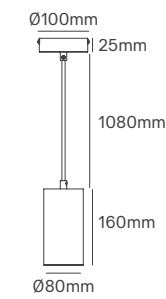

OFFICE PRO V2

Voltage	Body Material	Beam Angle	IP	Mounting Type
200-240V	Aluminium	120°	IP40	Surface/Suspended

Power	Colour Temperature (CCT)	Total Luminous Flux (±5%)	Size	Housing Colour	SKU
40W	3CCT 3000K-4000K-5700K	4450-4800lm	Ø400x86x55x219mm	Black RAL 9005	ILAR-03695
60W		7400-7900lm	Ø600x86x55x383mm		ILAR-03696
75W		9930-10500lm	Ø800x86x55x383mm		ILAR-03697
100W		11600-12600lm	Ø1000x86x55x383mm		ILAR-03698
40W	3CCT 3000K-4000K-5700K	4450-4800lm	Ø400x86x55x219mm	White RAL 9016	ILAR-03703
60W		7400-7900lm	Ø600x86x55x383mm		ILAR-03704
75W		9930-10500lm	Ø800x86x55x383mm		ILAR-03705
100W		11600-12600lm	Ø1000x86x55x383mm		ILAR-03706

Options (Not included)

FIZI

Voltage	Body Material	Beam Angle	IP	Dimmable	Mounting Type
200-240V	PC+Aluminium	360°	IP40	1-10V	Suspended

Power	Colour Temperature (CCT)	Total Luminous Flux (±5%)	Size	Housing Colour	SKU
30W	4000K	3900lm	900mm 1200mm	White End Cap Black End Cap	ILAR-02150 ILAR-02151

PASCAL

Voltage	Body Material	Beam Angle	IP	Mounting Type
200-240V	Aluminium	36°	IP20	Suspended

Power	Colour Temperature (CCT)	Total Luminous Flux (±5%)	Housing Colour	SKU
18W	2700K	1650lm	White RAL 9016 Black RAL 9005	ILAR-00701 ILAR-00704
	4000K	1750lm	White RAL 9016 Black RAL 9005	ILAR-00702 ILAR-00705