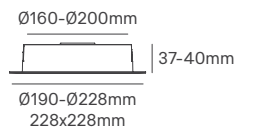

JAZ

Voltage	Body Material	Beam Angle	IP	Mounting Type
100-277V	Aluminum+PC	90°	IP54 Front IP20 Back	Recessed

Power	Colour Temperature (CCT)	Total Luminous Flux (±5%)	Size	Cut-out	Housing Colour	SKU
18W	4000K	2350lm	Ø190x37mm 190x190x40mm	Ø160mm Ø160mm	White RAL 9016	ILAR-00690 ILAR-00684
25W	4000K	3650lm	Ø228x37mm 228x228x40mm	Ø200mm Ø200mm		ILAR-00693 ILAR-00687