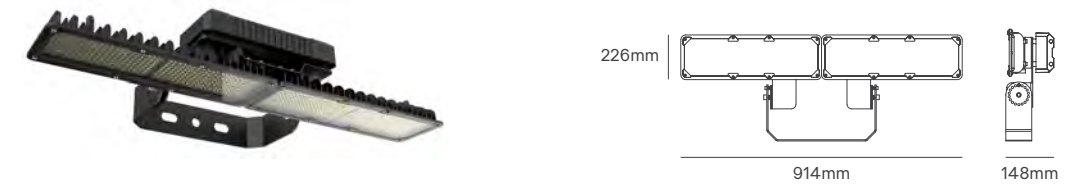

PADELITE PRO

Voltage	Body Material	Beam Angle	IP	Dimmable	Mounting Type
100-240V	Die Cast Aluminium	OP01-Asy	IP66	0-10V	Bracket/Pole Mounting

Power Switch	Colour Temperature (CCT)	Total Luminous Flux (±5%)	Housing Colour	SKU
240W-320W	4000K	51200lm Max.	Black	ILAR-03751

On-request	Colour Temperature (CCT)	Total Luminous Flux (±5%)	Housing Colour	SKU
240W to 320W	3000K or 4000K or 5000K or 5700K or RGBW			

Options (Not included)