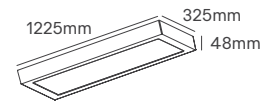

BOARD SURFACE

Voltage	Body Material	Beam Angle	IP	Mounting Type
220-240V	Aluminium	90°	IP40	Surface

Power	Colour Temperature (CCT)	Total Luminous Flux (±5%)	UGR	Housing Colour	SKU
625X625 140LM/W					
23W/29W/35W/40W	3CCT 3000K-3500K-4000K	5600lm	<19	White	ILAR-03671
1225X325 140LM/W					
20W/25W/30W/35W	3CCT 3000K-3500K-4000K	4900lm	<19	White	ILAR-03670
1520X325 145LM/W					
25W/30W/35W/43W	3CCT 3000K-3500K-4000K	6200lm	<19	White	ILAR-02945