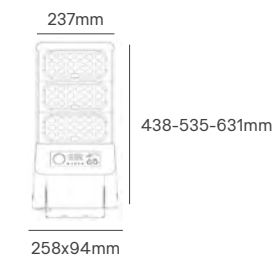

TABITI SOLAR