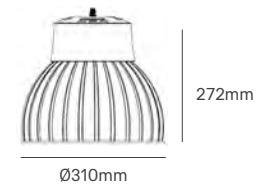

SENA

Voltage	Body Material	Beam Angle	IP	Mounting Type
220-240V	Die-cast Aluminum and PC Reflector	75°	IP40	Suspended

Power	Colour Temperature (CCT)	Total Luminous Flux (±5%)	Housing Colour	SKU
Switch 60W-35W-25W	3CCT 3000K-4000K-5000K	7800/4550/3250lm	White	ILAR-02128