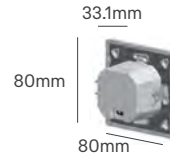

ST31

Voltage	Detection Angle	IP	Type	Dimming	Mounting Type
220-240V	190°	IP20	Infrared	No	Recessed

Rated Load	Detection Distance	Installation Height	Installation	Size	Cut-out	SKU
500W	4-9m	1-1.8m	Wall	80x80x33.1mm	48x48mm	ILAR-00495