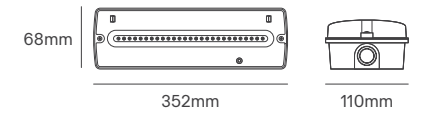

POWERLUX

Voltage	Body Material	IP	Type	Mounting Type
220-240V	ABS base + Polycarbonate Cover	IP65	Maintained/Non Maintained	Surface

Power	Colour Temperature (CCT)	Total Luminous Flux (±5%)	Battery	SKU
8W	6000K	500lm	3 Hours	ILEM-00061

Options (Not included)

Pictograma
ILEM-00045