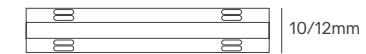

SPI DIGITAL COB/SMD 24V