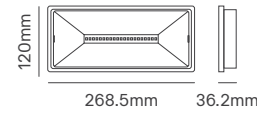

SAFELUX

Voltage	Body Material	IP	Type	Prepared for Remote Control	Mounting Type
220-240V	Polycarbonate Diffuser & ABS Housing	IP65	Maintained/Non Maintained	YES	Recessed/Surface

Model	Power	Colour Temperature (CCT)	Total Luminous Flux (±5%)	Battery	SKU
Safelux	3.8W	4000K	200lm	3 Hours	ILEM-00049
		6000K		3.6V 1500mAh NI-MH	ILEM-00034