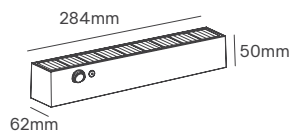

BLOK

Solar Panel	Body Material	Beam Angle	IP	Mounting Type
Monocrystalline Silicon 4.86 1.5W	ABS+PC	120°	IP65	Surface

Power	Colour Temperature (CCT)	Total Luminous Flux (±5%)	Housing Colour	SKU
6W	4000K	1000lm	Grey	ILAR-02289

ZUN

Solar Panel	Body Material	Beam Angle	IP	Mounting Type
Monocrystalline Silicon 4.86 1W	ABS+PC	120°	IP65	Surface

Power	Colour Temperature (CCT)	Total Luminous Flux (±5%)	Housing Colour	SKU
6W	4000K	1000lm	Grey	ILAR-02291

KOY

Solar Panel	Body Material	Beam Angle	IP	Mounting Type
Monocrystalline Silicon 4.86V 2W	ABS+PC	120°	IP65	Surface

Power	Colour Temperature (CCT)	Total Luminous Flux (±5%)	Housing Colour	SKU
6W	4000K	1000lm	Grey	ILAR-02290