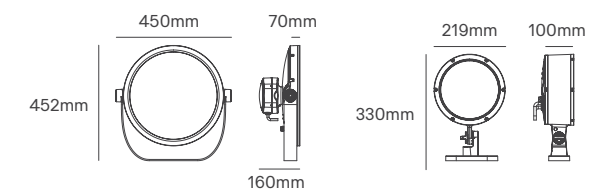

ARC PRO

Voltage	Body Material	Beam Angle	IP	Dimmable	Mounting Type
220-240V	Die Cast Aluminium	Multiple	IP66	DALI/DMX	Bracket/Wall/Spike

Power	Colour Temperature (CCT)	Total Luminous Flux (±5%)	Housing Colour	SKU
35W-150W Configurable	2200K/3000K/4000K/ 5000K/RGB/RGBW	10500lm max.	Grey	On-request