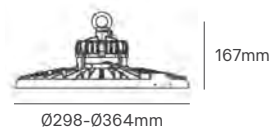

COBALT

Voltage	Body Material	Beam Angle	IP	Dimmable	Sensor	Mounting Type
220-240V	Aluminum Alloy	90°	IP65	0-10V	Zhaga (Optional)	Loop Hanging/Ceiling Mounting

Power	Colour Temperature (CCT)	Total Luminous Flux (±5%)	Housing Colour	SKU
150W	3CCT 3000K-4000K-5000K	27000lm	Ral 9007 Grey	ILAR-02205

TECH

Voltage	Body Material	Beam Angle	Dimming	IP	Mounting Type
220-277VAC	Aluminum Alloy	90°	(0-10V)	IP65	Ceiling Mounting

Power	Colour Temperature (CCT)	Total Luminous Flux (±5%)	Housing Colour	Size	SKU
150W	5000K	24000lm	Black	Ø298x167mm	ILAR-01044
200W		32000lm		Ø364x166mm	ILAR-01045

DOB ECO

Voltage	Body Material	Beam Angle	IP	Mounting Type
220-240V	Aluminum Alloy	120°	IP65	Suspended

Power	Colour Temperature (CCT)	Total Luminous Flux (±5%)	Housing Colour	SKU
150W	5000K	18000lm	Black	ILAR-01046
200W		24000lm		ILAR-01644

FORGE HIGH TEMPERATURE (70°C)

Voltage	Body Material	Beam Angle	IP	Dimmable	Mounting Type
120-277V	Aluminum Alloy	120°	IP66	0-10V	Ceiling Mounting

Power Switch	Colour Temperature (CCT)	Total Luminous Flux (±5%)	Housing Colour	Size	SKU
100W-120W-140W-160W-180W-200W	4000K	37000lm	Black	Ø400x184mm	ILAR-03624

SIRIUS

Body Material	Beam Angle	IP	Mounting Type
Aluminium	110°	IP65	Surface

Power	Colour Temperature (CCT)	Total Luminous Flux (±5%)	Housing Colour	SKU
40W	4000K	5400lm	Black	ILAR-00709
	5000K	5400lm		ILAR-00514
80W	4000K	10800lm	Black	ILAR-00851
	5000K	10800lm		ILAR-00515
	3CCT 3000K-4000K-5000K	10800lm		ILAR-01935