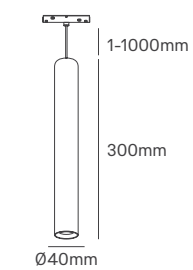

SUSPENDED TUBE