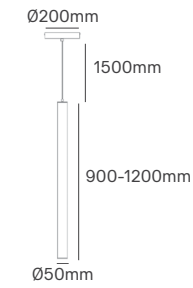

OFFICE PRO V2

Voltage	Body Material	Beam Angle	IP	Mounting Type
200-240V	Aluminium	120°	IP40	Surface/Suspended

Power	Colour Temperature (CCT)	Total Luminous Flux (±5%)	Size	Housing Colour	SKU
40W	3CCT 3000K-4000K-5700K	4450-4800lm	Ø400x86x55x219mm	Black RAL 9005	ILAR-03695
60W		7400-7900lm	Ø600x86x55x383mm		ILAR-03696
75W		9930-10500lm	Ø800x86x55x383mm		ILAR-03697
100W		11600-12600lm	Ø1000x86x55x383mm		ILAR-03698
40W	3CCT 3000K-4000K-5700K	4450-4800lm	Ø400x86x55x219mm	White RAL 9016	ILAR-03703
60W		7400-7900lm	Ø600x86x55x383mm		ILAR-03704
75W		9930-10500lm	Ø800x86x55x383mm		ILAR-03705
100W		11600-12600lm	Ø1000x86x55x383mm		ILAR-03706

Options (Not included)

FIZI

Voltage	Body Material	Beam Angle	IP	Dimmable	Mounting Type
200-240V	PC+Aluminium	360°	IP40	1-10V	Suspended

Power	Colour Temperature (CCT)	Total Luminous Flux (±5%)	Size	Housing Colour	SKU
30W	4000K	3900lm	900mm 1200mm	White End Cap Black End Cap	ILAR-02150 ILAR-02151

PASCAL

Voltage	Body Material	Beam Angle	IP	Mounting Type
200-240V	Aluminium	36°	IP20	Suspended

Power	Colour Temperature (CCT)	Total Luminous Flux (±5%)	Housing Colour	SKU
18W	2700K	1650lm	White RAL 9016 Black RAL 9005	ILAR-00701 ILAR-00704
	4000K	1750lm	White RAL 9016 Black RAL 9005	ILAR-00702 ILAR-00705