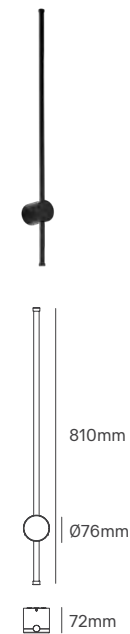

LINCE

Voltage	Body Material	Beam Angle	IP	Mounting Type
220-240V	Aluminum	120°	IP65	Surface

Power	Colour Temperature (CCT)	Total Luminous Flux (±5%)	Housing Colour	SKU
14W	3000K	1290lm	Black	ILAR-02079

TAKO

Voltage	Body Material	Beam Angle	IP	Mounting Type
220-240V	Die-Casting Aluminium	104°	IP54	Surface

Power	Colour Temperature (CCT)	Total Luminous Flux (±5%)	Housing Colour	SKU
2x 5W	3000K	600lm	Black White	ILAR-00963 ILAR-00964

LOG

Voltage	Body Material	Beam Angle	IP	Mounting Type
220-240V	Aluminum	120°	IP65	Surface

Power	Colour Temperature (CCT)	Total Luminous Flux (±5%)	Housing Colour	SKU
18W	3000K	1840lm	Black	ILAR-02080

LYRA

Voltage	Body Material	Beam Angle	IP	Mounting Type
220-240V	Aluminum	15°-120°	IP65	Wall Surface

Power	Colour Temperature (CCT)	Total Luminous Flux (±5%)	Housing Colour	SKU
10W	2700K	750lm	White	ILAR-00769
			Black	ILAR-00860
10W	4000K	900lm	White	ILAR-00861
			Black	ILAR-00770