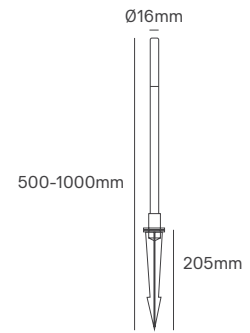

PIRI

Voltage	Body Material	Beam Angle	IP	Mounting Type
24V	Aluminum House + PMMA	110°	IP65	Recessed / Inground

Power	Colour Temperature (CCT)	Total Luminous Flux (±5%)	Size	Housing Colour	SKU
1W	3000K	35lm	1000x16xØ45mm	Green RAL 6003	ILAR-03543
			1000x16xØ45mm	Corten	ILAR-03544
			1000x16xØ45mm	Grey	ILAR-03545
			500x16xØ45mm	Green RAL 6003	ILAR-03546
			500x16xØ45mm	Corten	ILAR-03547
			500x16xØ45mm	Grey	ILAR-03548

SHIRA

Voltage	Body Material	IP	Mounting Type
100-240V	Aluminium/Glass	IP65	Surface

Power	Type of Bulb	Housing Colour	SKU
MAX 13W	1x E27	Grey	ILAR-00874

*Lamps not included.

ALFA

Voltage	Body Material	Beam Angle	IP	Mounting Type
100-240V	Aluminium	120°	IP65	Surface

Power	Colour Temperature (CCT)	Total Luminous Flux (±5%)	Housing Colour	SKU
13W	3000K	850lm	Grey RAL 7016	ILAR-01685