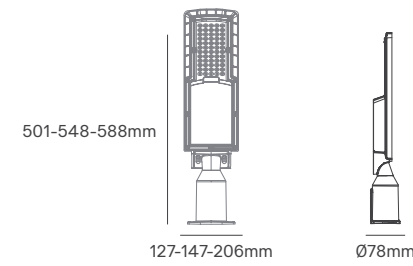

ZINI

Voltage	Body Material	Beam Angle	Dimmable	IP	Mounting Type
100-240V	Die Cast Aluminium	Asymmetric	NO	IP66	Side Entry/Post Top

Power	Colour Temperature (CCT)	Total Luminous Flux (±5%)	Housing Colour	SKU
30W	4000K	4800lm	Grey	ILAR-02120
50W		8000lm		ILAR-02324
100W		16000lm		ILAR-02325

On-request

30W to 100W	2700K or 3000K or 4000K or 5000K

Options (Not included)