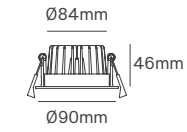

Voltage	Body Material	Beam Angle	IP	Mounting Type	Rotable
220-240V	Aluminium	36°	IP40 Front IP20 Back	Recessed	Yes

Model	Power	Colour Temperature (CCT)	Total Luminous Flux (±5%)	Housing Colour	SKU
VAUN	10W	2700K	870lm	White RAL 9016	ILAR-00656
		4000K	950lm		ILAR-00657
HALE	10W	2700K	850lm	White RAL 9016	ILAR-00659
		4000K	850lm		ILAR-00660
ACE	10W	2700K	870lm	White RAL 9016	ILAR-00662
		4000K	950lm		ILAR-00663