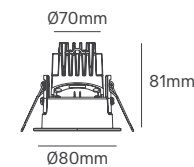

SIZE

Voltage	Body Material	Beam Angle	IP	Dimmable	Mounting Type
220-240V	Aluminium	38°-60°	IP54 Front IP40 Back	Triac	Recessed

Power	Colour Temperature (CCT)	Total Luminous Flux (±5%)	Size	Cut-out	Beam Angle	Housing Colour	SKU
5W	3CCT 2700K-3200K-4000K	400lm	Ø65x73mm	Ø55mm	38°	White	ILAR-03699
		300lm			38°	Black	ILAR-03709
10W	3CCT 2700K-3200K-4000K	830lm	Ø83x69mm	Ø75mm	38°	White	ILAR-03722
		757lm			38°	Black	ILAR-03725
		779lm			60°	White	ILAR-03700
		700lm			60°	Black	ILAR-03710
15W	3CCT 2700K-3200K-4000K	1092lm	Ø105x88mm	Ø90mm	38°	White	ILAR-03723
		980lm			38°	Black	ILAR-03726
		1735lm			60°	White	ILAR-03701
		978lm			60°	Black	ILAR-03711
30W	3CCT 2700K-3200K-4000K	2532lm	Ø159x118mm	Ø145mm	38°	White	ILAR-03724
		2091lm			38°	Black	ILAR-03727
		2520lm			60°	White	ILAR-03702
		2283lm			60°	Black	ILAR-03712

BEN

Base
ILAR-02396

Lenses
15° - ILAR-02637
24° - ILAR-02397
36° - ILAR-02398
60° - ILAR-02399

White
ILAR-02400
Black
ILAR-02401

Trimless - White
ILAR-02714

Honeycomb/Black
ILAR-02404

KIT IP65
ILAR-02638
(Not rotatable
after installation)