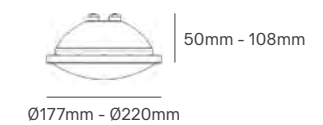

POOL LIGHT

Voltage	Body Material	Beam Angle	IP	Mounting Type
12-24V	316 Stainless Steel+PC 316 Stainless Steel+Glass	160°	IP68	Recessed

Power	Colour Temperature (CCT)	Total Luminous Flux (±5%)	Housing Colour	SKU
27W (PW01)	RGB+CCT	2600lm	Stainless Steel	ILAR-02052
18W (PW02)		1800lm		ILAR-02053