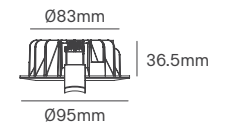

LOKI

Voltage	Body Material	Beam Angle	IP	Mounting Type
200-240V	Aluminium+PC	60°	IP54 Front IP20 Back	Recessed

Power	Colour Temperature (CCT)	Total Luminous Flux (±5%)	Housing Colour	SKU
8W	2700K	750lm	White RAL 9016	ILAR-00994
	4000K	800lm	White RAL 9016	ILAR-00995