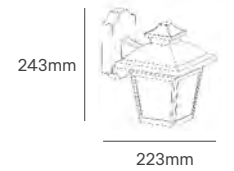

NORA

Voltage	Body Material	IP	Mounting Type
100-240V	ABS + PC	IP54	Surface

Power	Type Of Bulb	Size	Housing Colour	SKU
MAX 60W	1x E27	223x170x243mm	White Black	ILAR-00978 ILAR-00979

*Lamps not included.