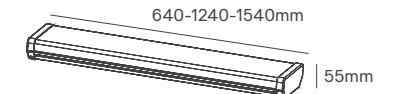

BOX T8

Voltage	Model	Body Material	IP	Mounting Type
220-240V	Double (T8)	ABS+PC	IP20	Surface

Model	Size	Housing Colour	SKU
60CM	640x165x55mm	White	ILAR-01914
120CM	1240x165x55mm		ILAR-01915
150CM	1540x165x55mm		ILAR-02532