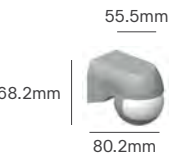

ST11

Voltage	Detection Angle	IP	Type	Dimming	Mounting Type
220-240V	180°	IP44	Infrared	No	Surface

Rated Load	Detection Distance	Installation Height	Installation	Size	SKU
800W	12m	1.8-2.5m	Wall	80.2x55.5x68.2mm	ILAR-00257