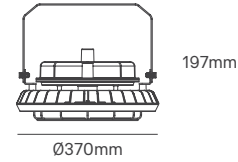

ATEX HIGHTOP

Voltage	Body Material	Beam Angle	Zone	IP	Dimmable	Mounting Type
200-250V	Die Cast Aluminium	90°	1/21/22	IP66	0-10V	Surface

Power	Colour Temperature (CCT)	Total Luminous Flux (±5%)	Size	Housing Colour	SKU
100W	5000K	14000lm	Ø370x197mm	Grey	ILAR-02015
120W	4000K	21000lm			ILAR-02521
120W	5000K	16800lm			ILAR-02118
150W	5000K	21000lm			ILAR-02207
200W	5000K	28000lm			ILAR-02016