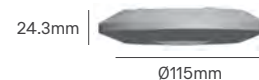

INFRARED

Voltage	Detection Angle	IP	Type	Dimming	Mounting Type
220-240V	360°	IP20	Infrared	No	Surface

Rated Load	Detection Distance	Installation Height	Installation	Size	Colour	SKU
2000W	6m	2.2-4m	Ceiling	Ø115x24.3mm	White	ILAR-00259
					Black	ILAR-01957
					All Black	ILAR-02590