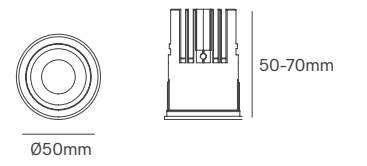

MODULE EYE ZOOM

Voltage	Body Material	Beam Angle	IP	Mounting Type
220-240V	Aluminium	18°-26°-36°-50°	IP20	Recessed

Power	Colour Temperature (CCT)	Total Luminous Flux (±5%)	Housing Colour	SKU
Switch 4W-6W-8W	3CCT 2700K-3000K-4000K	750lm	White	ILAR-02964
Switch 7W-9W-11W	3CCT 2700K-3000K-4000K	900lm	White	ILAR-02837

*Compatible with all GU10 Fitting

Options (Not included)