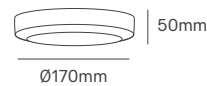

DÁLIA

Voltage	Body Material	Beam Angle	IP	Mounting Type
100-240V	ABS + PC	120°	IP65	Surface

Power	Type of Bulb	Size	Housing Colour	SKU
MAX 35W	2x E27	Ø300x85mm	White	ILAR-00348

*Lamps not included.

MOON

Voltage	Body Material	Beam Angle	IP	IK	Mounting Type
220-240V	ABS + PC	120°	IP66	IK10	Surface

Model	Power	Colour Temperature (CCT)	Total Luminous Flux (±5%)	Housing Colour	SKU
Moon	15W	3CCT 3000K-4000K-5700K	1700lm	White	ILAR-01916
Mars	15W		1700lm	White	ILAR-01918
Half Moon	15W		900lm	Black	ILAR-01917
Half Mars	15W		900lm	Black	ILAR-01919

LARA

Voltage	Body Material	Beam Angle	IP	Mounting Type
220-240V	ABS + PC	120°	IP54	Surface

Power	Colour Temperature (CCT)	Total Luminous Flux (±5%)	Housing Colour	SKU
12W	4000K	840lm	ABS + PC	ILAR-00954

RUMU

Voltage	Body Material	Beam Angle	IP	Mounting Type
220-240V	ABS + PC	120°	IP65	Surface

Power	Colour Temperature (CCT)	Total Luminous Flux (±5%)	Housing Colour	SKU
Switch 9W/12W/16W	4CCT 3000K-4000K- 5000K-6000K	2240lm	White	ILAR-02971

Options (Not included)