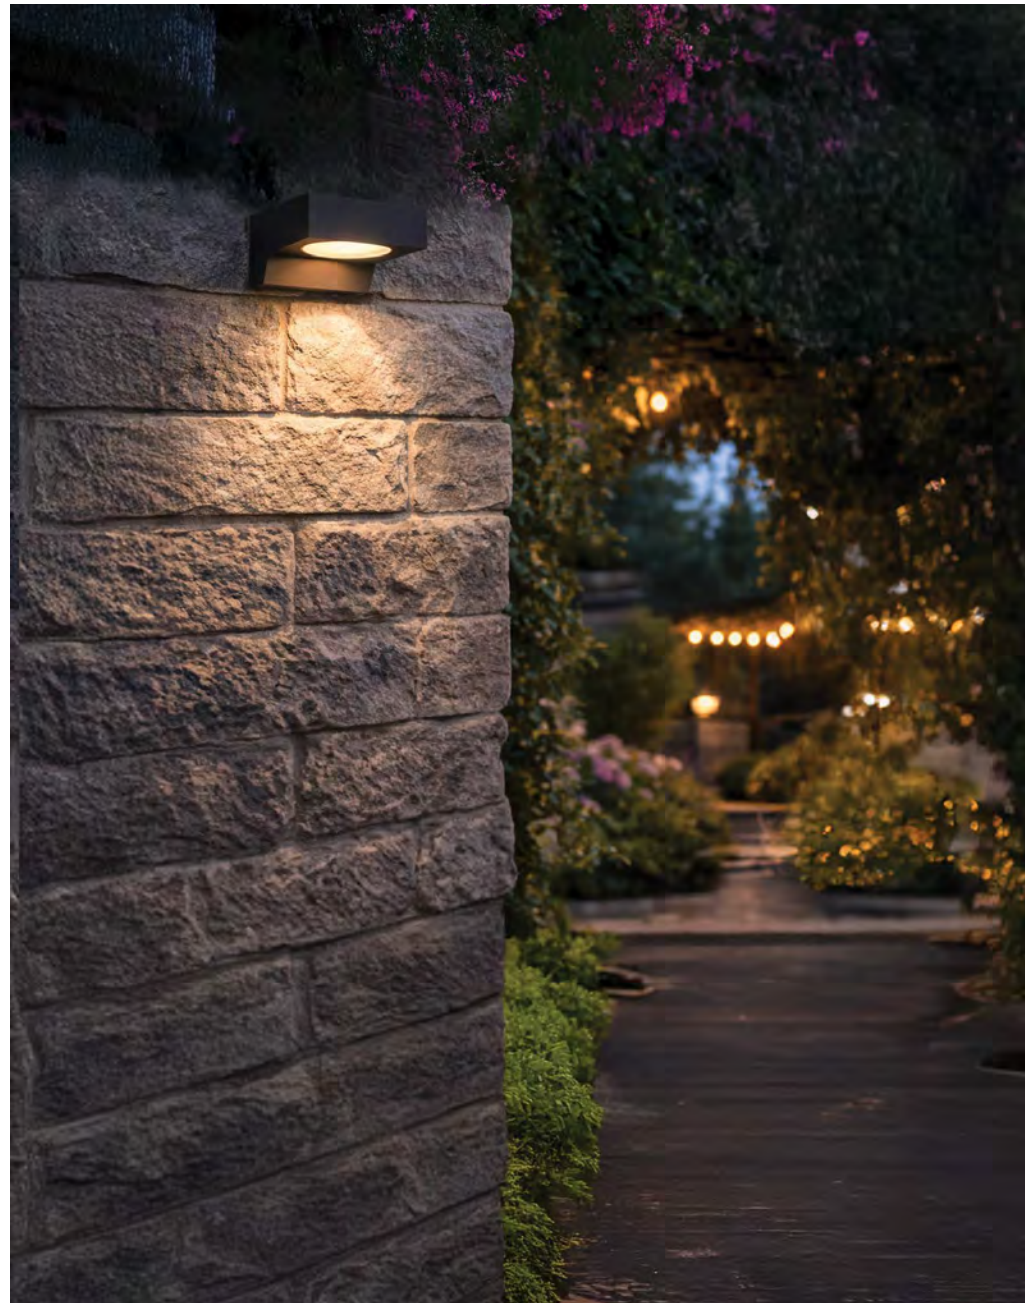

STUDE

Voltage	Body Material	Beam Angle	IP	Mounting Type
100-240V	Die-Cast Aluminum	180°	IP65	Surface

Power	Colour Temperature (CCT)	Total Luminous Flux (±5%)	Housing Colour	SKU
8W	3000K	600-670lm	Grey RAL 7016	ILAR-01109

ARLO

Voltage	Body Material	Beam Angle	IP	Mounting Type
220-240V	ABS + PC	120°	IP65	Surface

Power	Colour Temperature (CCT)	Total Luminous Flux (±5%)	Housing Colour	SKU
21W	3CCT 3000K-4000K-6500K	1300lm	White Grey	ILAR-02576 ILAR-02575

ST53KH LUMINAIRE

Voltage	Body Material	Beam Angle	IP	Mounting Type
220-240V	ABS + PC	120°	IP65	Surface

Power	Colour Temperature (CCT)	Total Luminous Flux (±5%)	Housing Colour	SKU
Switch 12W/15W/20W	4000K	1200-1500-2000lm	White	ILAR-02764

NORA

Voltage	Body Material	IP	Mounting Type
100-240V	ABS + PC	IP54	Surface

Power	Type Of Bulb	Size	Housing Colour	SKU
MAX 60W	1x E27	223x170x243mm	White Black	ILAR-00978 ILAR-00979

*Lamps not included.