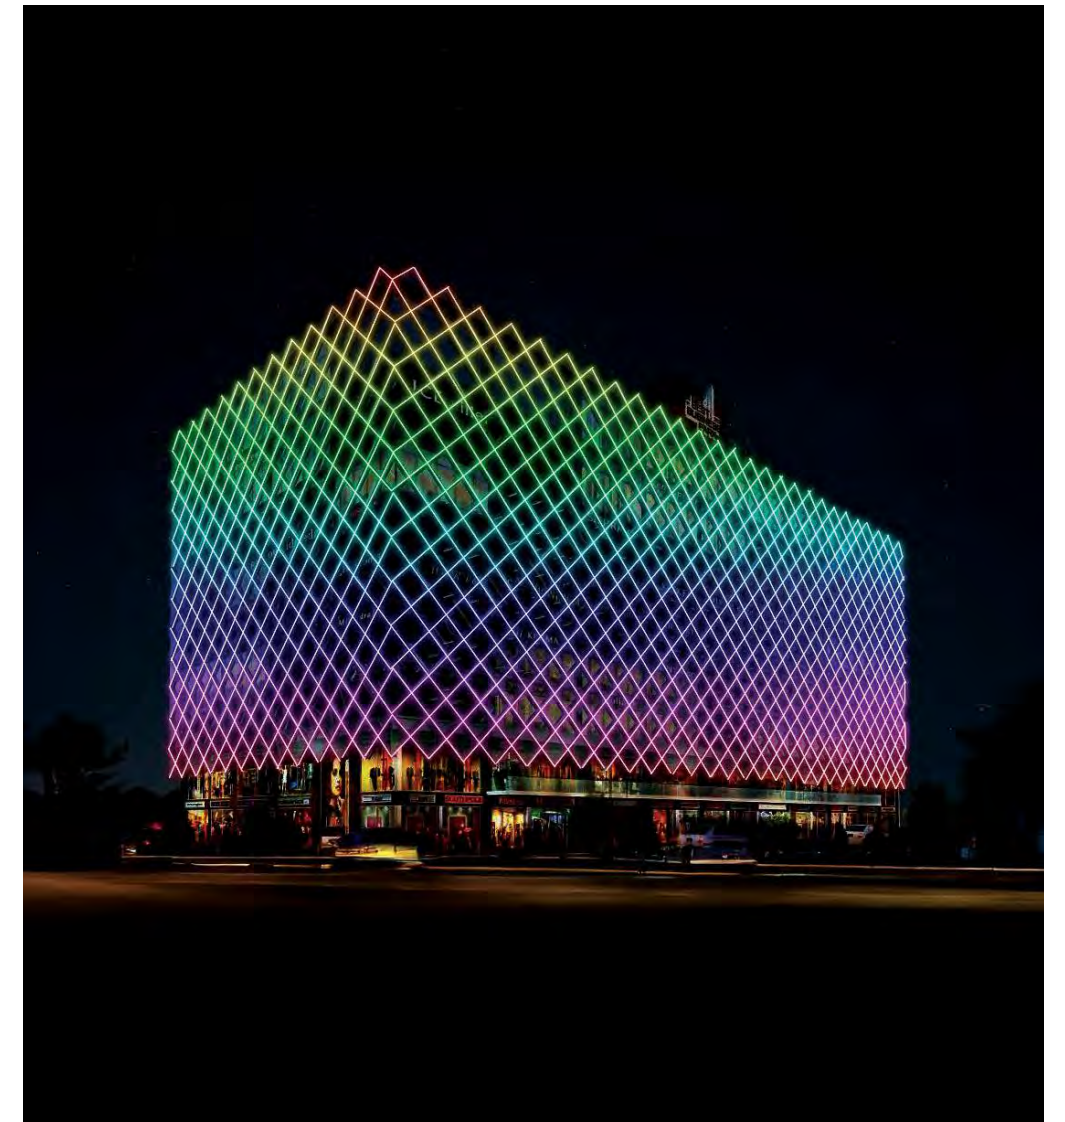

PILENE

Voltage	Body Material	Beam Angle	IP	Dimmable	Mounting Type
48V	Die Cast Aluminium	120°	IP66	DMX	Surface

Power	Colour Temperature (CCT)	Total Luminous Flux (±5%)	Housing Colour	SKU
3W-12W Configurable	2200K/2700K/3000K/ 4000K/5000K/ RGB/RGBW	1200lm max.	Silver	On-request