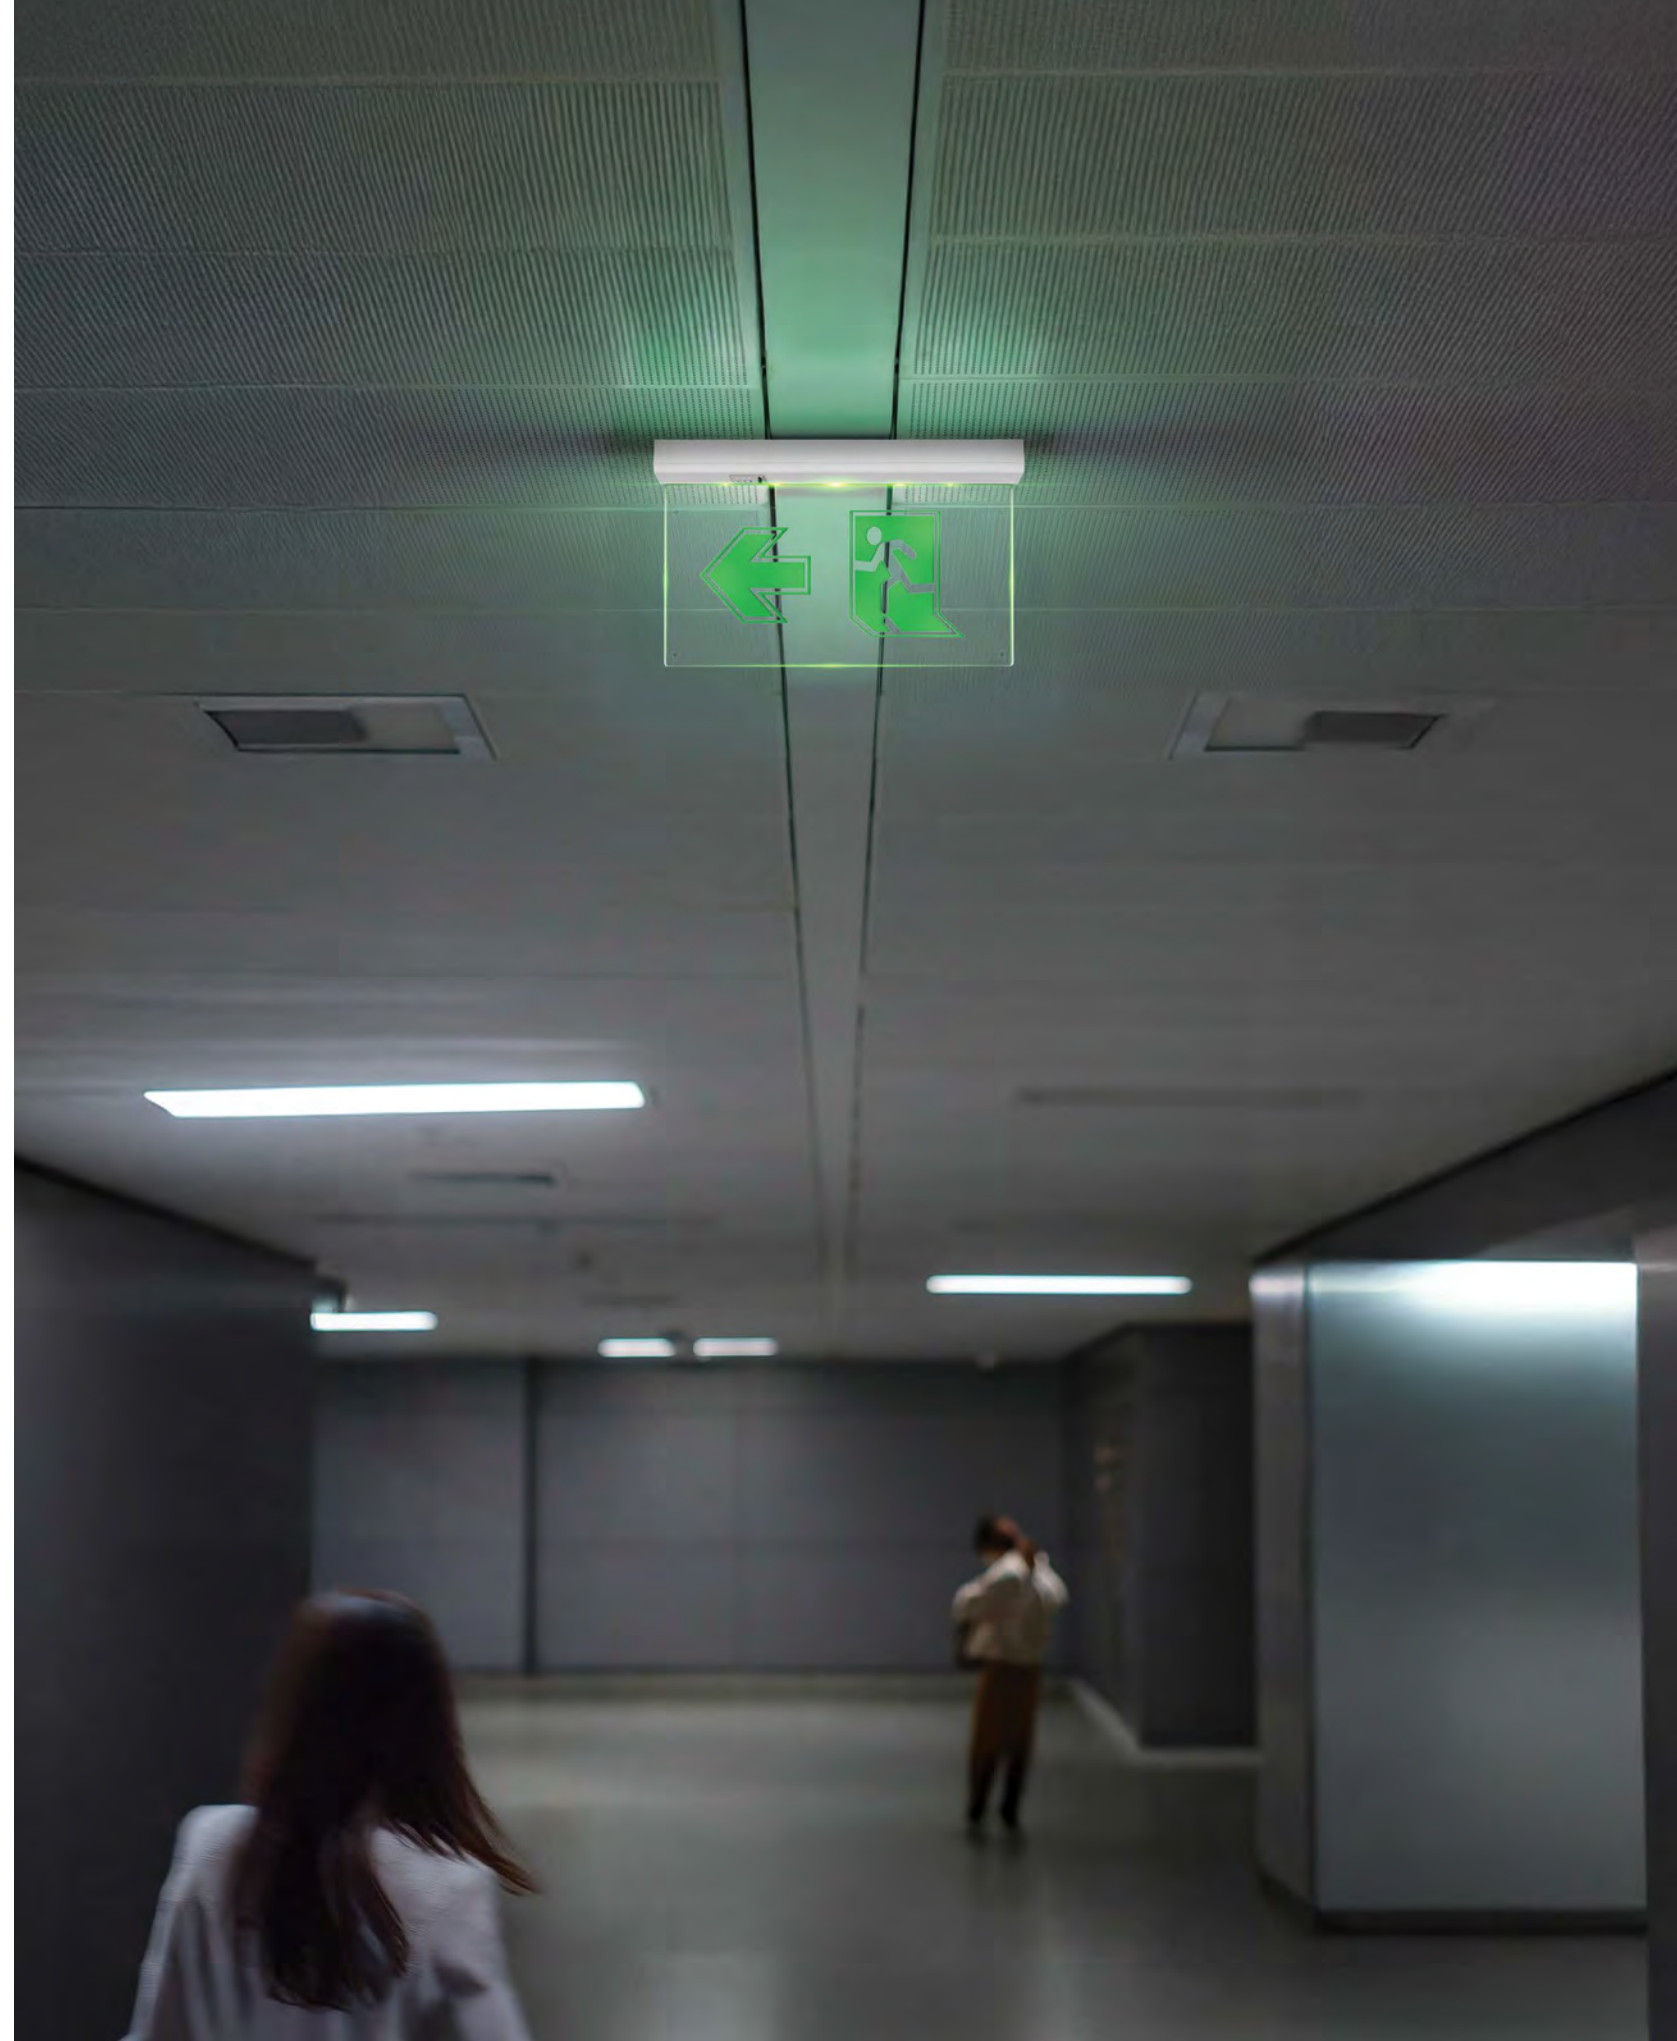

Emergency Lighting Controls

Automatic Function test of the luminaires

Automatic Duration test of the batteries

Real-time Dashboard with the state of all luminaires

Automated Failure Reporting