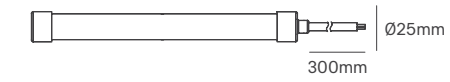

NEON TUBES

TUBO NEON 360° Ø25MM 24V

Voltage	Beam Angle	IP	Mounting Type
24V	360°	IP67	Surface

Power	Colour Temperature (CCT)	Total Luminous Flux (±5%)	Roll	Width	IP	SKU
20W	RGB	1320lm/m	5m	Ø25mm	IP67	ILAR-01691
	RGB	1320lm/m	10m	Ø25mm	IP67	ILAR-02303
20W	2700K	1320lm/m	5m	Ø25mm	IP67	ILAR-01692
	2700K	1320lm/m	10m	Ø25mm	IP67	ILAR-02304
20W	4000K	1495lm/m	5m	Ø25mm	IP67	ILAR-01693
	4000K	1495lm/m	10m	Ø25mm	IP67	ILAR-02305

Options (Not included)