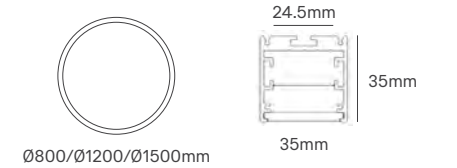

AURA CIRCULAR