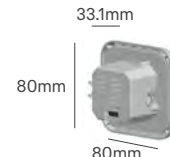

ST32

Voltage	Detection Angle	IP	Type	Dimming	Mounting Type
220-240V	160°	IP20	Infrared	No	Recessed

Rated Load	Detection Distance	Installation Height	Installation	Size	Cut-out	SKU
500W	9m	1-1.8m	Wall	80x80x33.1mm	48x48mm	ILAR-00258