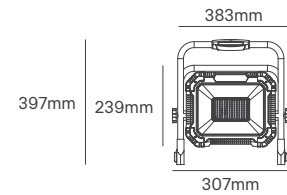

WORKLIGHT BOLD