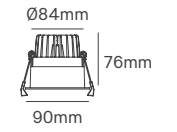

Voltage	Body Material	Beam Angle	IP	Mounting Type	Rotable
220-240V	Aluminium	36°	IP40 Front IP20 Back	Recessed	Yes

Model	Power	Colour Temperature (CCT)	Total Luminous Flux (±5%)	Housing Colour	SKU
VAUN	10W	2700K	870lm	White RAL 9016	ILAR-00656
		4000K	950lm		ILAR-00657
HALE	10W	2700K	850lm	White RAL 9016	ILAR-00659
		4000K	850lm		ILAR-00660
ACE	10W	2700K	870lm	White RAL 9016	ILAR-00662
		4000K	950lm		ILAR-00663