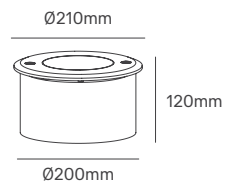

ABBA

Voltage	Body Material	Beam Angle	IP	Mounting Type
220-240V	Stainless steel 316	120°	IP67	Inground

Power	Colour Temperature (CCT)	Total Luminous Flux (±5%)	Housing Colour	SKU
24W	3000K	2060lm	Stainless Steel	ILAR-01197