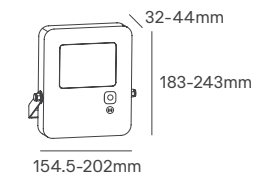

FLOOD SOLAR PRO II