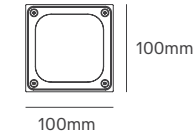

Voltage	Body Material	Beam Angle	IP	Mounting Type
200-240V	Aluminium	60°	IP54	Surface Mounted

Power	Colour Temperature (CCT)	Total Luminous Flux (±5%)	Housing Colour	SKU
10W	2700K	1090lm	White RAL 9016	ILAR-00998
			Black RAL 9005	ILAR-00999
10W	4000K	1090lm	White RAL 9016	ILAR-00996
			Black RAL 9005	ILAR-00997

Voltage	Body Material	Beam Angle	IP	Mounting Type
200-240V	Aluminum Die-Casting	45°	IP65	Surface

Power	Colour Temperature (CCT)	Total Luminous Flux (±5%)	Housing Colour	SKU
6W	3000K	410lm	Grey	ILAR-00808

Voltage	Body Material	Beam Angle	IP	Mounting Type
200-240V	Aluminum Die-Casting	60°	IP65	Surface

Power	Colour Temperature (CCT)	Total Luminous Flux (±5%)	Housing Colour	SKU
10W	3CCT	1100lm	White RAL 9016	ILAR-03719
			Black RAL 9005	ILAR-03720
18W	3000K	1900lm	White RAL 9016	ILAR-02095
			Black RAL 9005	ILAR-03718