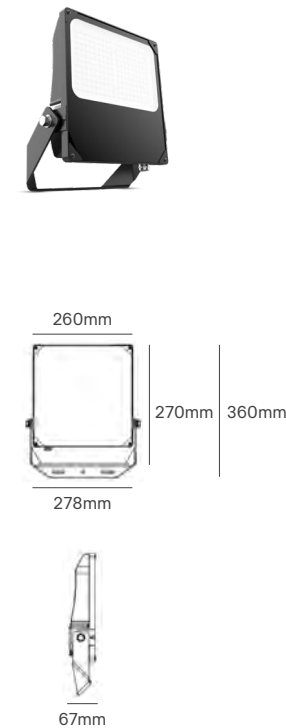

PROJECTOR SLIM

Voltage	Body Material	Beam Angle	IP	Mounting Type
220-240V	Die Cast Aluminium	120°	IP65	Bracket Mounting

Power	Colour Temperature (CCT)	Total Luminous Flux (±5%)	Housing Colour	SKU
10W	3000K	800lm	Black	ILAR-00094
10W	4000K	850lm		ILAR-01947
10W	6000K	900lm		ILAR-00126
20W	3000K	1700lm		ILAR-00392
20W	4000K	1750lm		ILAR-01948
20W	6000K	1800lm		ILAR-00127
30W	3000K	2600lm		ILAR-00393
30W	4000K	2650lm		ILAR-01949
30W	6000K	2700lm		ILAR-00128
50W	3000K	4000lm		ILAR-00394
50W	4000K	4250lm		ILAR-01950
50W	6000K	4500lm		ILAR-00129
10W	4000K	900lm	White	ILAR-00175
10W	6000K	900lm		ILAR-00174
20W	4000K	1700lm		ILAR-00532
20W	6000K	1700lm		ILAR-00176
30W	4000K	2500lm		ILAR-00535
30W	6000K	2700lm		ILAR-00177
50W	4000K	4000lm		ILAR-00538
50W	6000K	4500lm		ILAR-00178

POLYCARBONATE

Voltage	Body Material	Beam Angle	IP	Mounting Type
220-240V	ABS + PC	120°	IP65	Bracket Mounting

Power	Colour Temperature (CCT)	Total Luminous Flux (±5%)	Housing Colour	SKU
10W	6000K	900lm	Black	ILAR-00935
20W		1800lm		ILAR-00936
30W		2700lm		ILAR-00937
50W		4500lm		ILAR-00938

BLAZE

Voltage	Body Material	Beam Angle	IP	Mounting Type
120-277V	Die Cast Aluminium	120°	IP66	Bracket Mounting

Power Switch	Colour Temperature (CCT)	Total Luminous Flux (±5%)	Size	Housing Colour	SKU
50W-80W-100W	3CCT 3000K-	16000lm (Max.)	270x290x58mm	Grey	ILAR-02219
120W-150W-200W	4000K-5000K	32000lm (Max.)	320x328x64mm		ILAR-02220
200W-240W-300W		48000lm (Max.)	370mmx392x78mm		ILAR-02221

MASTER PRO

Voltage	Body Material	Beam Angle	IP	Mounting Type
220-240V	Die Cast Aluminium	Assymetrical	IP66	Bracket Mounting