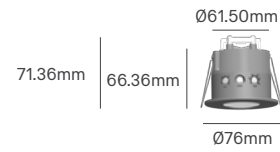

INFRARED PRESENCE SENSOR

Voltage	Detection Angle	IP	Type	Dimming	Mounting Type
110-240V	360°	IP54	Infrared/Presence	No	Recessed

Rated Load	Detection Distance	Installation Height	Installation	Size	Cut-out	SKU
2000W	2-6m	2.2-4m	False Ceiling	Ø76x71.36x66.36x61.50mm	Ø63x66mm	ILAR-03573