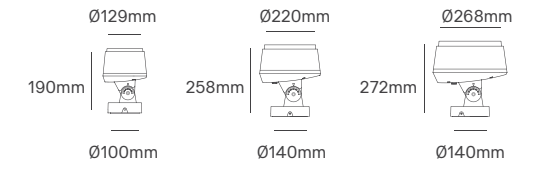

ARC COMBI

Voltage	Body Material	Beam Angle	IP	Dimmable	Mounting Type
220-240V	Die Cast Aluminium	Multiple	IP66	DALI/0-10V/DMX	Surface

Power	Colour Temperature (CCT)	Total Luminous Flux (±5%)	Housing Colour	SKU
10W-75W Configurable	2200K/3000K/4000K/ 5000K/RGB/RGBW	8625lm Max.	Black	On-request