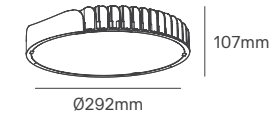

COBALT

Voltage	Body Material	Beam Angle	IP	Dimmable	Sensor	Mounting Type
220-240V	Aluminum Alloy	90°	IP65	0-10V	Zhaga (Optional)	Loop Hanging/Ceiling Mounting

Power	Colour Temperature (CCT)	Total Luminous Flux (±5%)	Housing Colour	SKU
150W	3CCT 3000K-4000K-5000K	27000lm	Ral 9007 Grey	ILAR-02205

TECH

Voltage	Body Material	Beam Angle	Dimming	IP	Mounting Type
220-277VAC	Aluminum Alloy	90°	(0-10V)	IP65	Ceiling Mounting

Power	Colour Temperature (CCT)	Total Luminous Flux (±5%)	Housing Colour	Size	SKU
150W	5000K	24000lm	Black	Ø298x167mm	ILAR-01044
200W		32000lm		Ø364x166mm	ILAR-01045

DOB ECO

Voltage	Body Material	Beam Angle	IP	Mounting Type
220-240V	Aluminum Alloy	120°	IP65	Suspended

Power	Colour Temperature (CCT)	Total Luminous Flux (±5%)	Housing Colour	SKU
150W	5000K	18000lm	Black	ILAR-01046
200W		24000lm		ILAR-01644

FORGE HIGH TEMPERATURE (70°C)

Voltage	Body Material	Beam Angle	IP	Dimmable	Mounting Type
120-277V	Aluminum Alloy	120°	IP66	0-10V	Ceiling Mounting

Power Switch	Colour Temperature (CCT)	Total Luminous Flux (±5%)	Housing Colour	Size	SKU
100W-120W-140W-160W-180W-200W	4000K	37000lm	Black	Ø400x184mm	ILAR-03624

SIRIUS

Body Material	Beam Angle	IP	Mounting Type
Aluminium	110°	IP65	Surface

Power	Colour Temperature (CCT)	Total Luminous Flux (±5%)	Housing Colour	SKU
40W	4000K	5400lm	Black	ILAR-00709
	5000K	5400lm		ILAR-00514
80W	4000K	10800lm	Black	ILAR-00851
	5000K	10800lm		ILAR-00515
	3CCT 3000K-4000K-5000K	10800lm		ILAR-01935