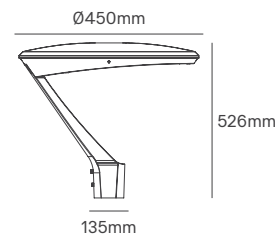

URBAN DESIGN II

Voltage	Body Material	Beam Angle	Dimmable	IP	Mounting Type
220-240V	Die Cast Aluminium	Multiple	-	IP66	Post Top

Power	Colour Temperature (CCT)	Total Luminous Flux (±5%)	Housing Colour	SKU
40W	4000K 5000K	5200lm	Black RAL 9004	ILAR-01661 ILAR-01070