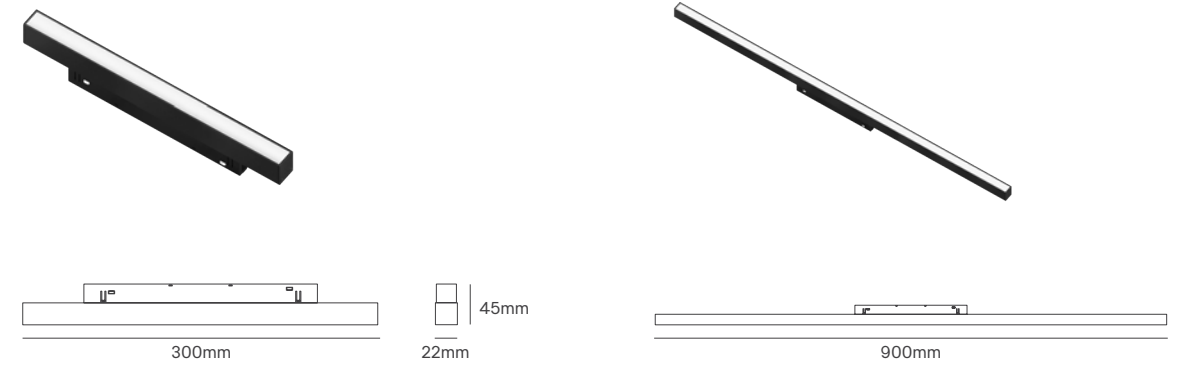

LINEAR OPAL

Voltage	Body Material	Beam Angle	IP	Mounting Type
48V	Aluminium	120°	IP20	Tracklight 48V

Power	Colour Temperature (CCT)	Total Luminous Flux (±5%)	Size	Housing Colour	SKU
10W	2700K	500lm	L300	Black	ILAR-03406
	4000K			Black	ILAR-03407
30W	2700K	2100lm	L900	Black	ILAR-03408
	4000K			Black	ILAR-03409