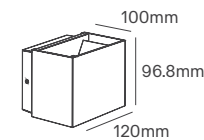

LINCE

Voltage	Body Material	Beam Angle	IP	Mounting Type
220-240V	Aluminum	120°	IP65	Surface

Power	Colour Temperature (CCT)	Total Luminous Flux (±5%)	Housing Colour	SKU
14W	3000K	1290lm	Black	ILAR-02079

TAKO

Voltage	Body Material	Beam Angle	IP	Mounting Type
220-240V	Die-Casting Aluminium	104°	IP54	Surface

Power	Colour Temperature (CCT)	Total Luminous Flux (±5%)	Housing Colour	SKU
2x 5W	3000K	600lm	Black White	ILAR-00963 ILAR-00964

LOG

Voltage	Body Material	Beam Angle	IP	Mounting Type
220-240V	Aluminum	120°	IP65	Surface

Power	Colour Temperature (CCT)	Total Luminous Flux (±5%)	Housing Colour	SKU
18W	3000K	1840lm	Black	ILAR-02080

LYRA

Voltage	Body Material	Beam Angle	IP	Mounting Type
220-240V	Aluminum	15°-120°	IP65	Wall Surface

Power	Colour Temperature (CCT)	Total Luminous Flux (±5%)	Housing Colour	SKU
10W	2700K	750lm	White	ILAR-00769
			Black	ILAR-00860
10W	4000K	900lm	White	ILAR-00861
			Black	ILAR-00770