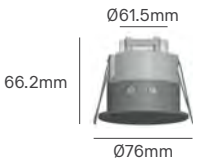

ST753

Voltage	Detection Angle	IP	Type	Type	Dimming	Mounting Type
110-240V	360°	IP54	Microwave/Presence	Microwave	No	Recessed

Rated Load	Detection Distance	Installation Height	Installation	Size	Cut-out	Colour	SKU
2000W	6m	2-4m	False Ceiling	Ø76x66.2mm 76x76x66.2mm	Ø63-66mm	White White	ILAR-02159 ILAR-02795