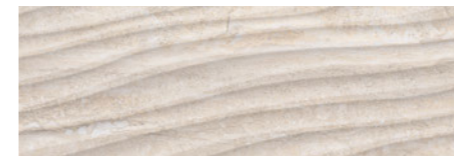

PANTHEON VEINCUT CURVE EBUR MATE S20X60PRRe