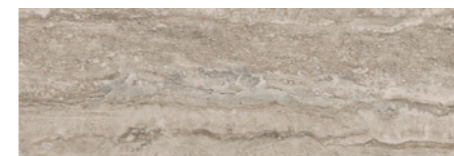

PANTHEON VEINCUT SILVER MATE S20X60PRBa