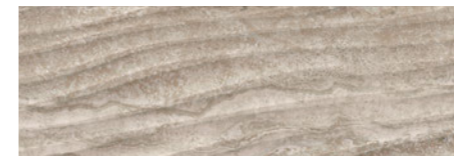

PANTHEON VEINCUT CURVE SILVER MATE S20X60PRRe