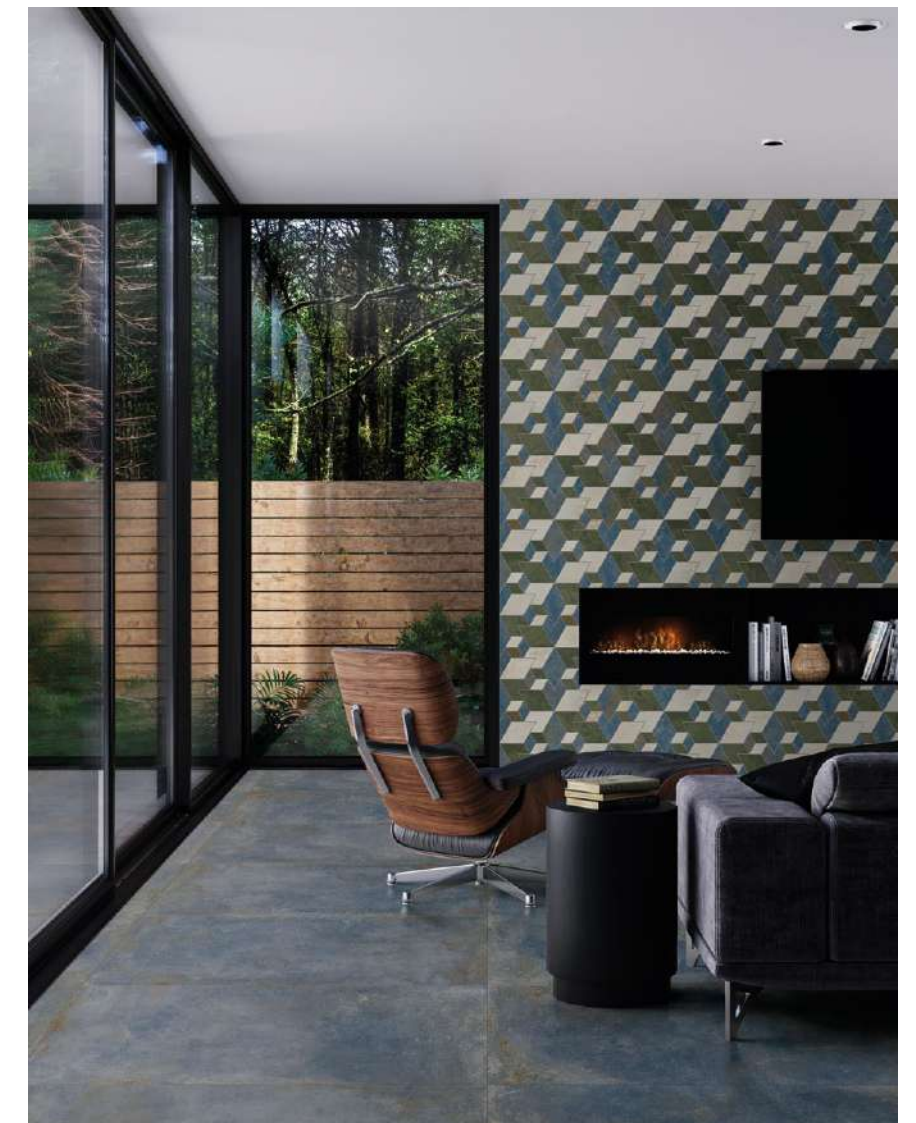

Floor: Flamed Sapphire Natural 49,75x49,75 cm
Wall: Flamed Mix Natural Mosaico Cube 28,5x31,5 cm

UNE 41901 EX

CLASE 2

DIN 51130

R10 B

ANSI A 137.1-2012

DCOF>0.42

BS 7976

PTV > 36

CONTENT OF RECYCLED MATERIAL
CONTENIDO DE MATERIAL RECICLADO

19%

Series	Format & Thickness	Unit	Boxes/Pallet	m²/Pallet	m²/Box	Pieces/Box	Kg/Pallet	Kg/Box
Flamed 100X100	99,55x99,55x1 cm	m²	40	39,64	0,99	1	991,44	23,89
Flamed 50x100	49,75x99,55x1 cm	m²	27	40,12	1,49	3	940,75	34,10
Flamed 60x60	59,55x59,55x1 cm	m²	36	51,08	1,42	4	1163	31,74
Flamed Ro-50	7,3x49,75 cm	pz	24	15,7	0,654	18	373	14,57
Flamed Ro-60	7,3x59,55 cm	pz	24	18,8	0,81	18	450	17,80
Flamed Ro-100	7,3x99,55 cm	pz	16	17,44	1,09	15	411	24,23
Flamed Mix Nat. Mos. Cube	28,5x31,5 cm	pz	36	15,87	0,441	7	290	7,4
Flamed Mos. 5x5	29,75x29,75 cm	m²	36	22,28	0,619	7	489	12,97

*Check batch values before placing an order.

Consult page 136.