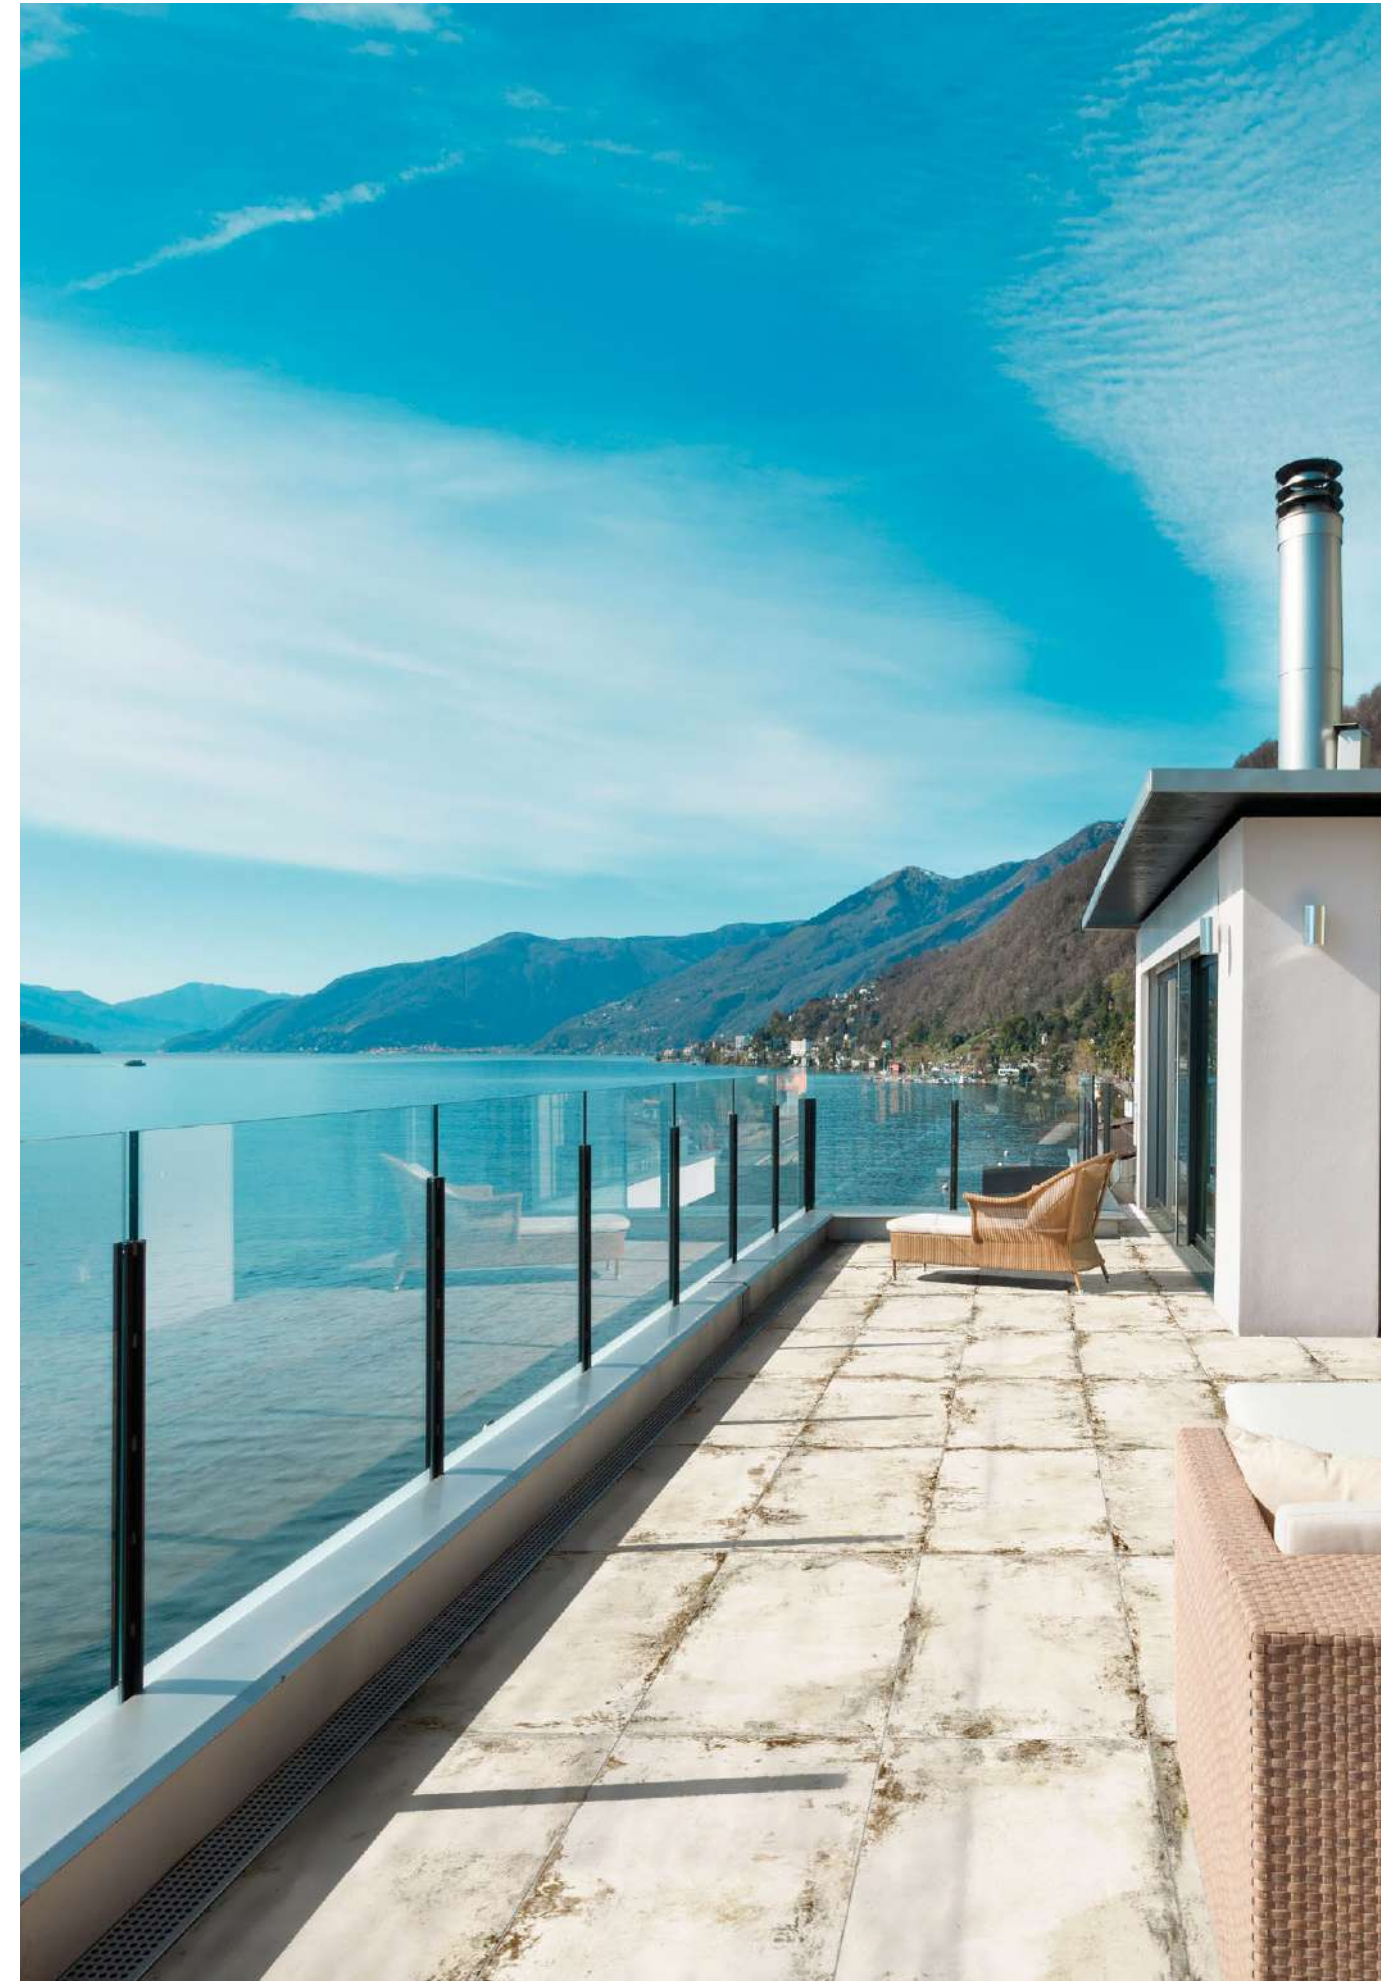

Floor: Flamed Ice Outdoor 2cm 49,75x99,55 cm

UNE 41901 EX

CLASE 3

DIN 51130

R11 C

ANSI A 137.1-2012

DCOF>0.42

BS 7976

PTV > 36

CONTENT OF RECYCLED MATERIAL
CONTENIDO DE MATERIAL RECICLADO

19%

Complementary Pieces | Steps

Piezas Complementarias | Peldaños

Flamed Outdoor 2 CM Tipo L 100
Flamed Outdoor 2 CM Tipo L Ángulo
44x99,55 cm - 17,32"x39,19"

G-2609

G-2815

Complementary Pieces | Grid

Piezas Complementarias | Rejilla

Flamed Outdoor 2CM Grid
24,75x99,55 cm - 9,74"x39,19"

G-2375

Flamed Outdoor 2CM Grid
24,75x24,75cm - 9,74"x9,74"

G-2171

Series	Format&Thickness	Unit	Boxes/Pallet	m²/Pallet	m²/Box	Pieces/Box	Kg/Pallet	Kg/Box
Flamed 2 CM	49,75x99,55x2 cm	m²	36	17,82	0,50	1	825,03	22,36

*Check batch values before placing an order.

Consult page 136.