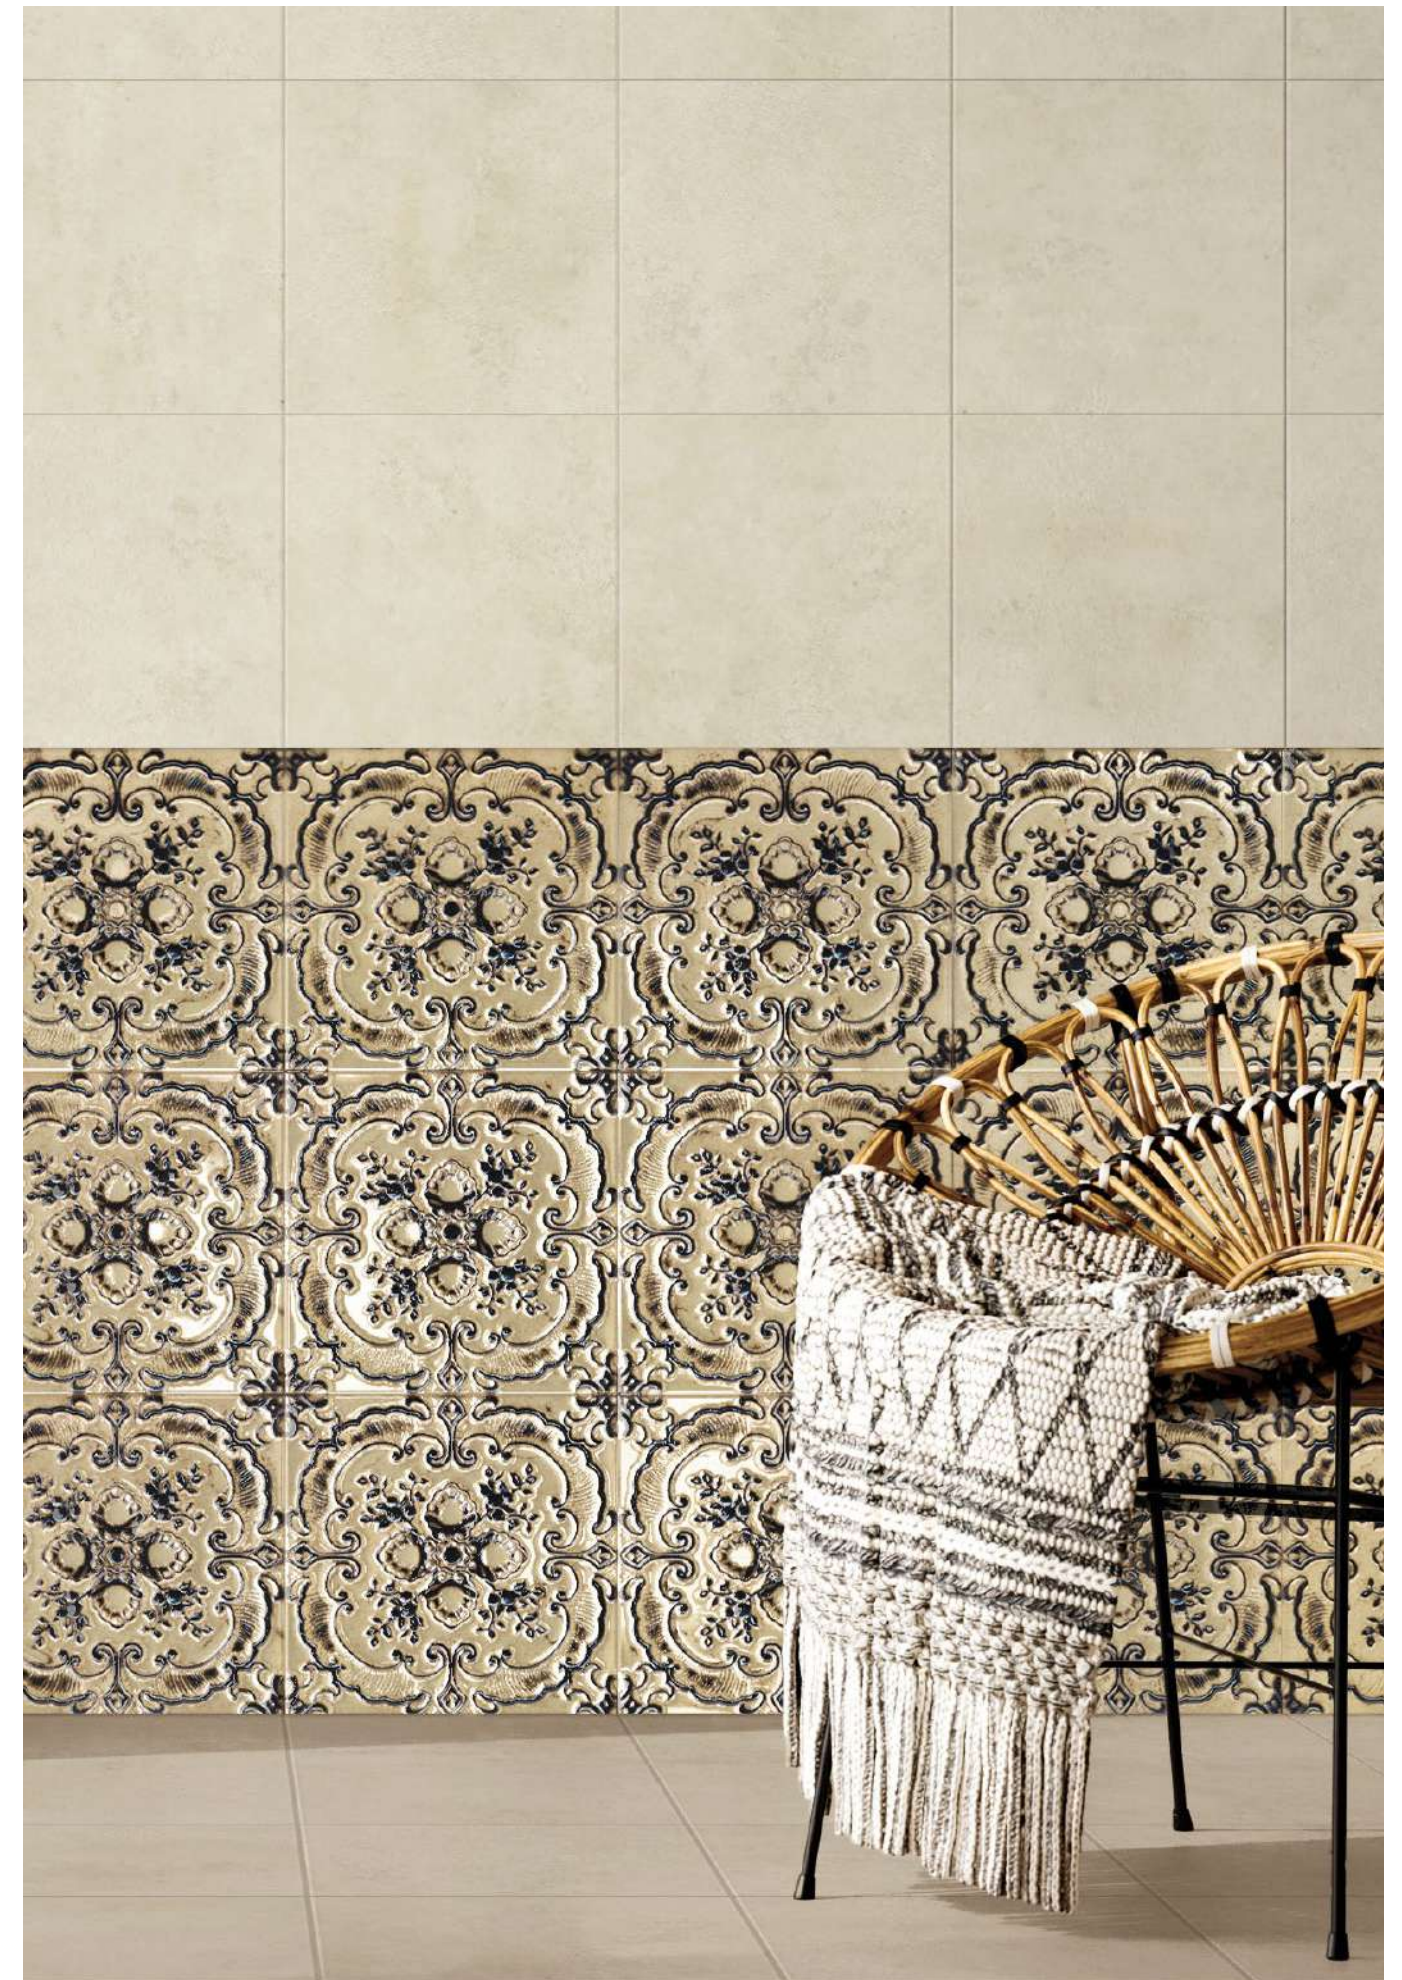

Wall: Kintsugi Toffee Basi_Tropical Ivory Natural 30,5x30,5 cm Floor: Tropical Ivory Natural 30,5x30,5 cm