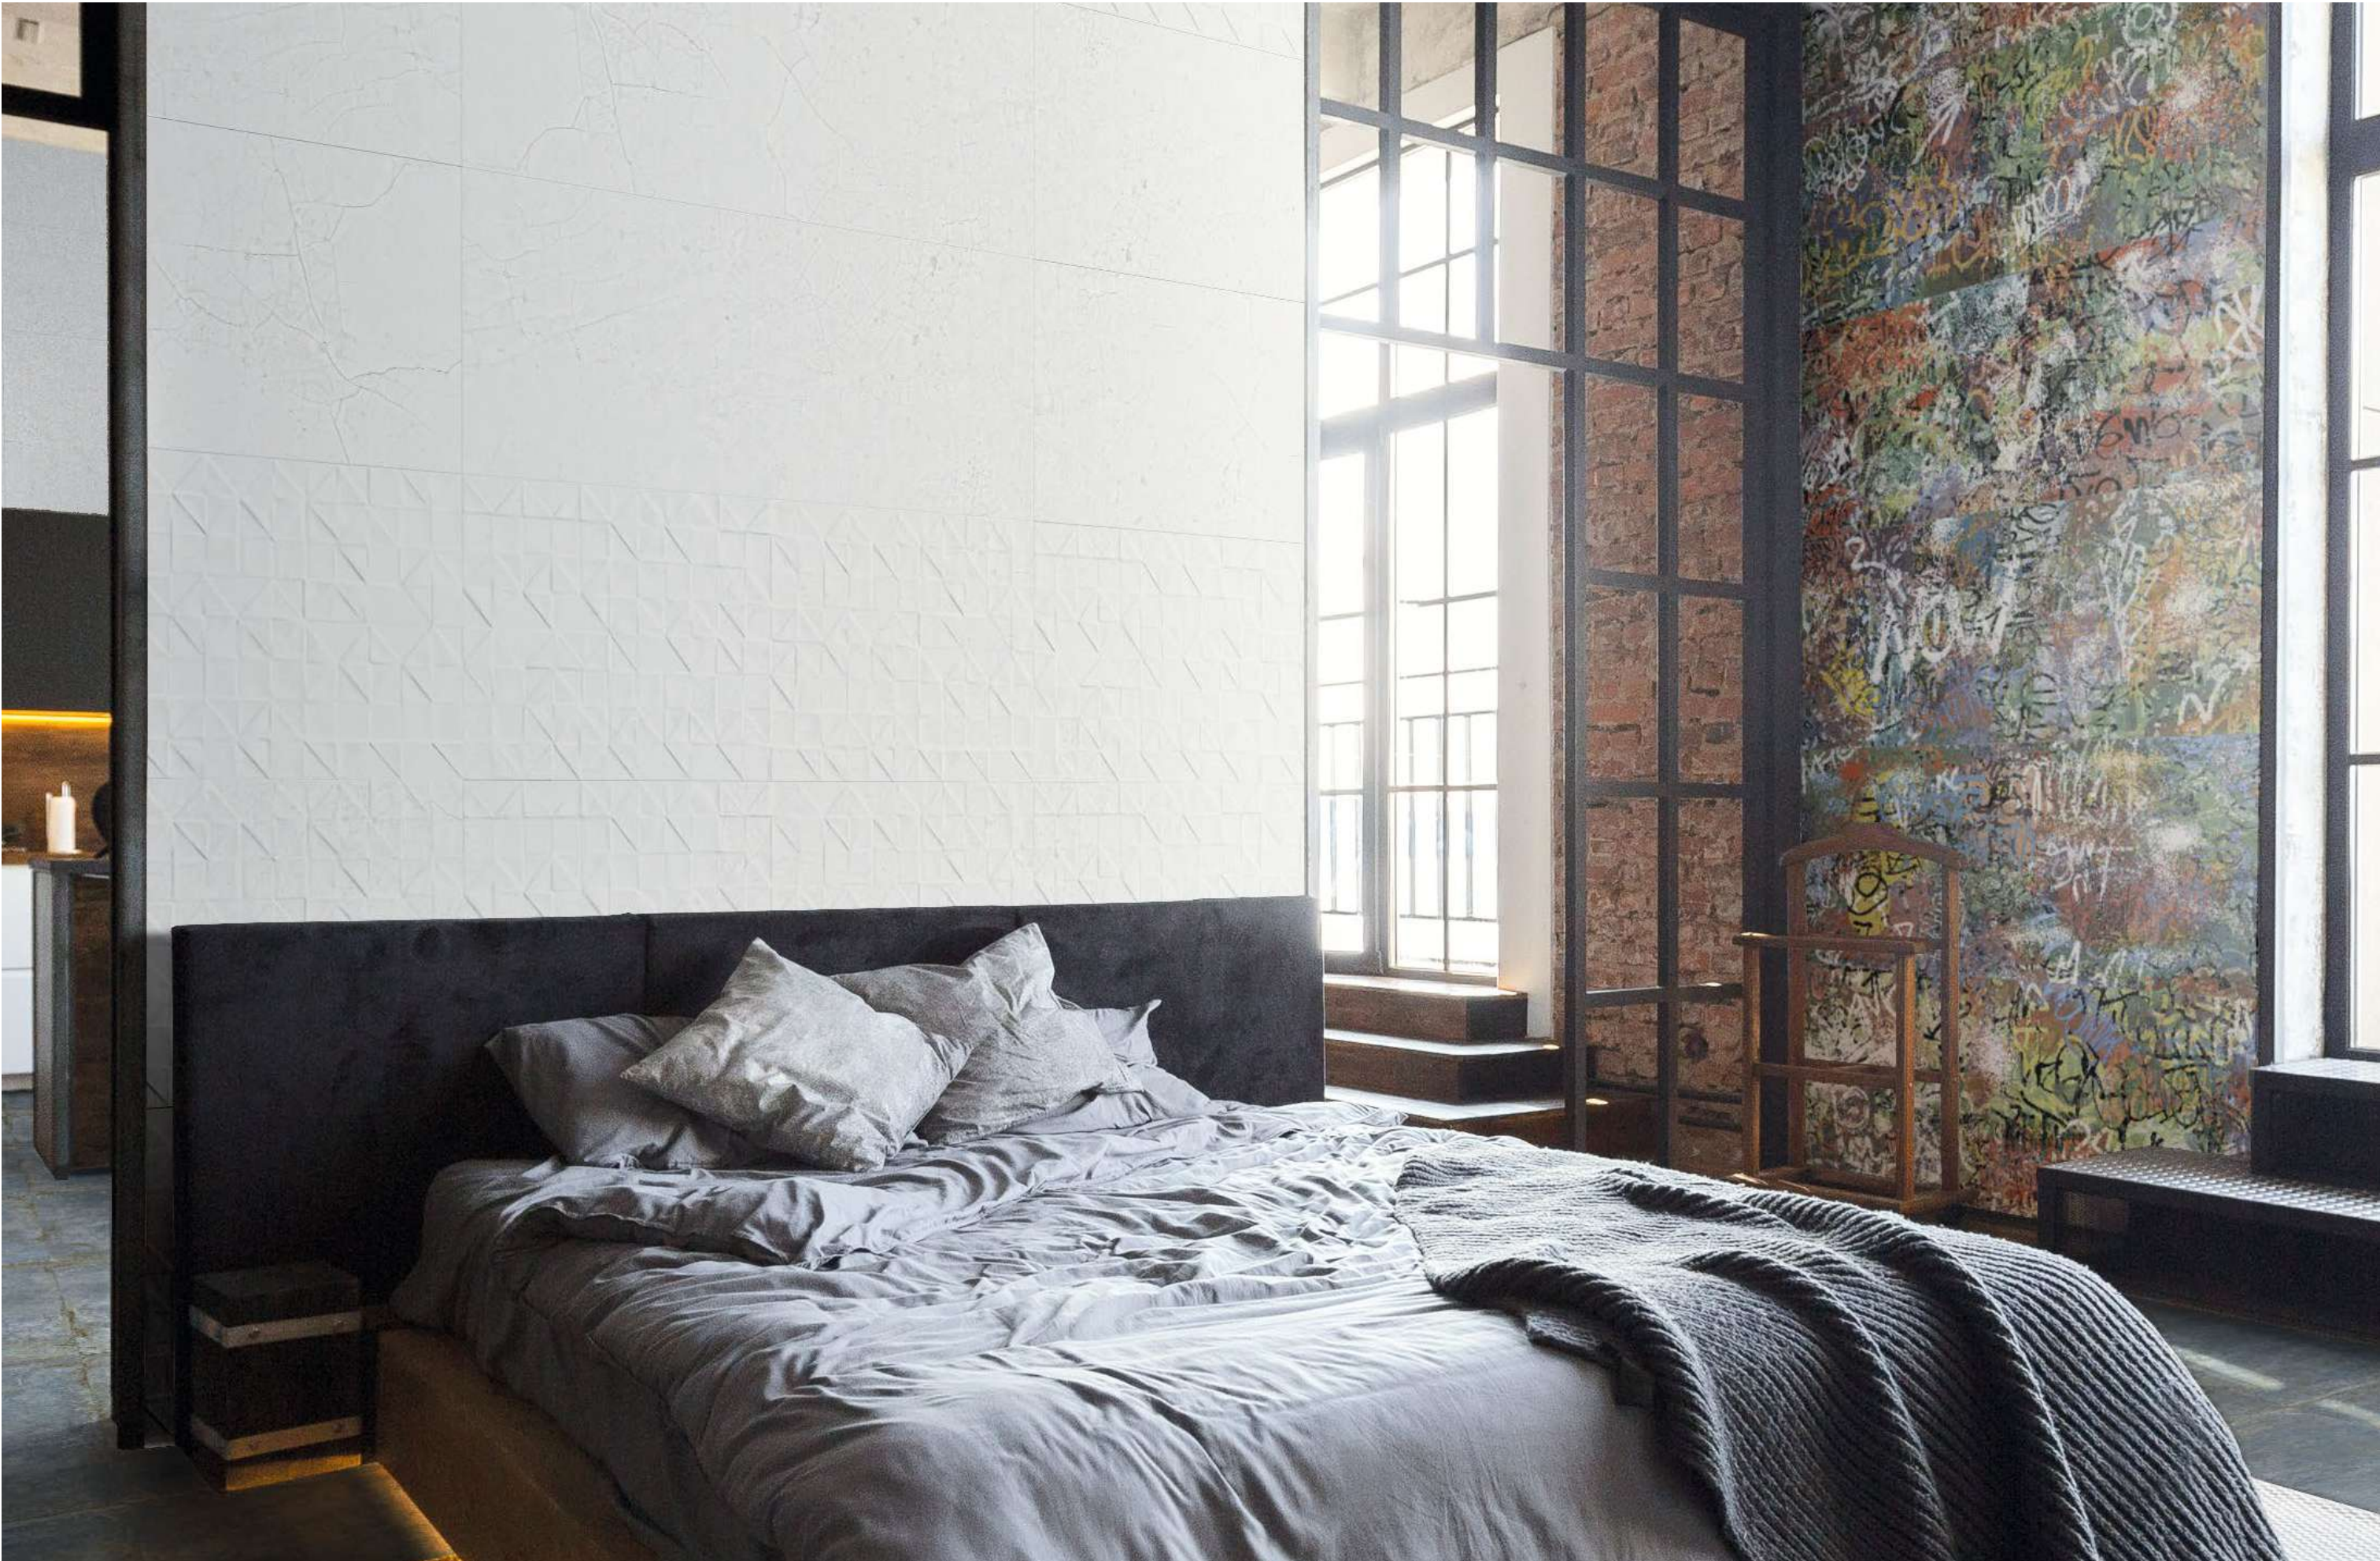

CRACKED WALL

Wall: Cracked Grey_Graphite Origami 44,63x119,3 cm Floor: Cracked Grey Natural 99,55x99,55 cm

CRACKED WALL

Wall: Cracked White_White Origami_Cracked Ornament 44,63x119,3 cm Floor: Flamed Sapphire Natural 49,75x99,55 cm