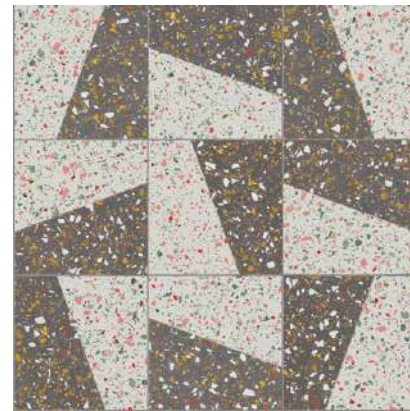

Terrazzo Stamp Natural
59,2x59,2 cm - 23,3"x23,3"
G-3208