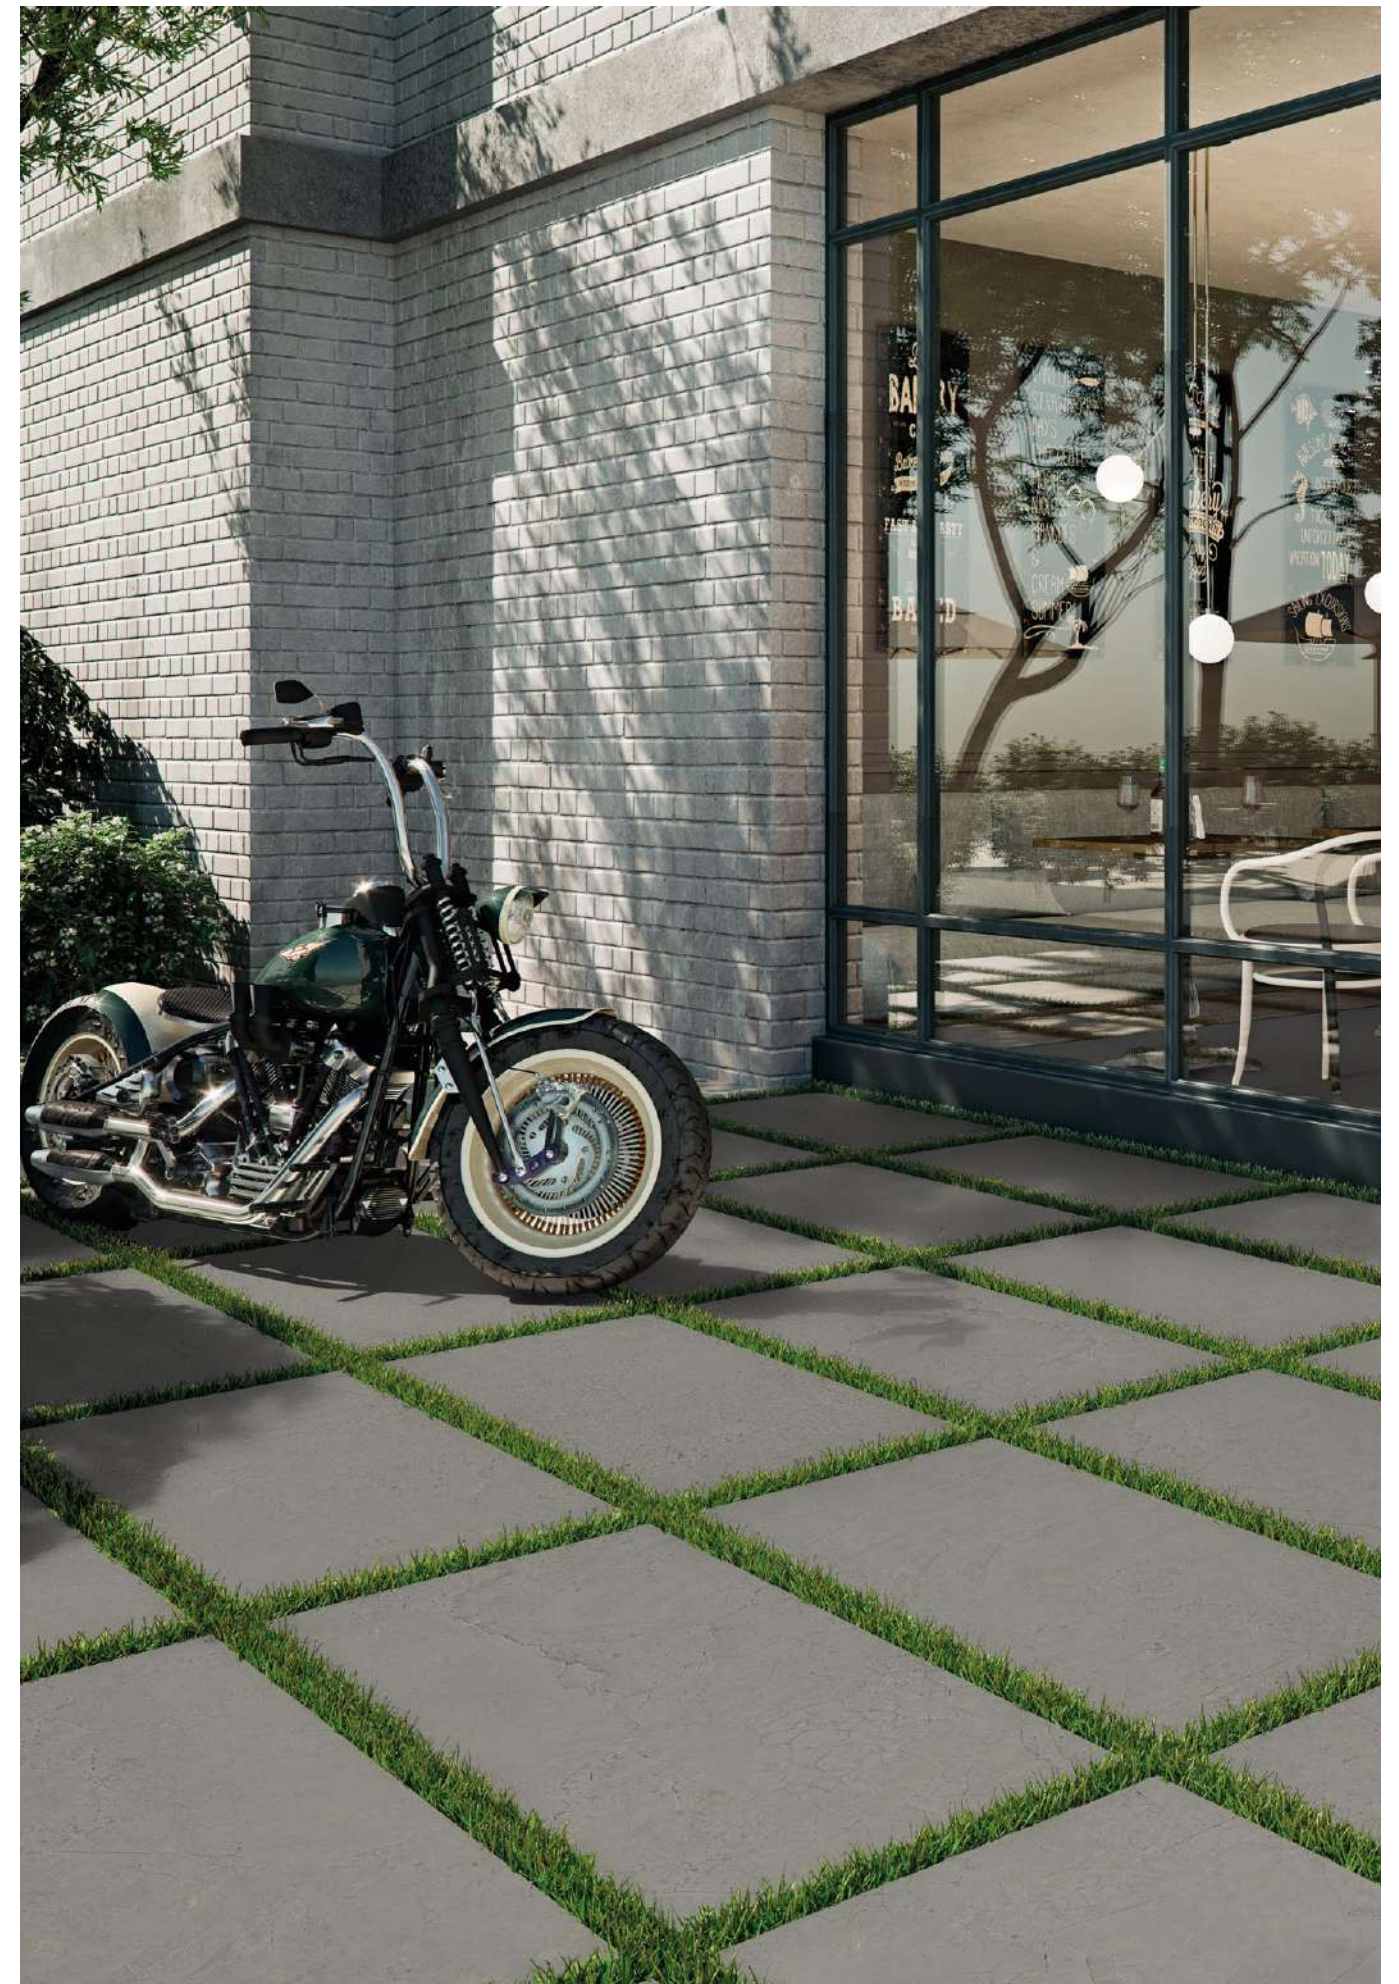

Outdoor Floor: Cracked Graphite Outdoor 2cm 49,75x99,55 cm

Indoor floor: Cracked Graphite Natural 49,75x99,55 cm