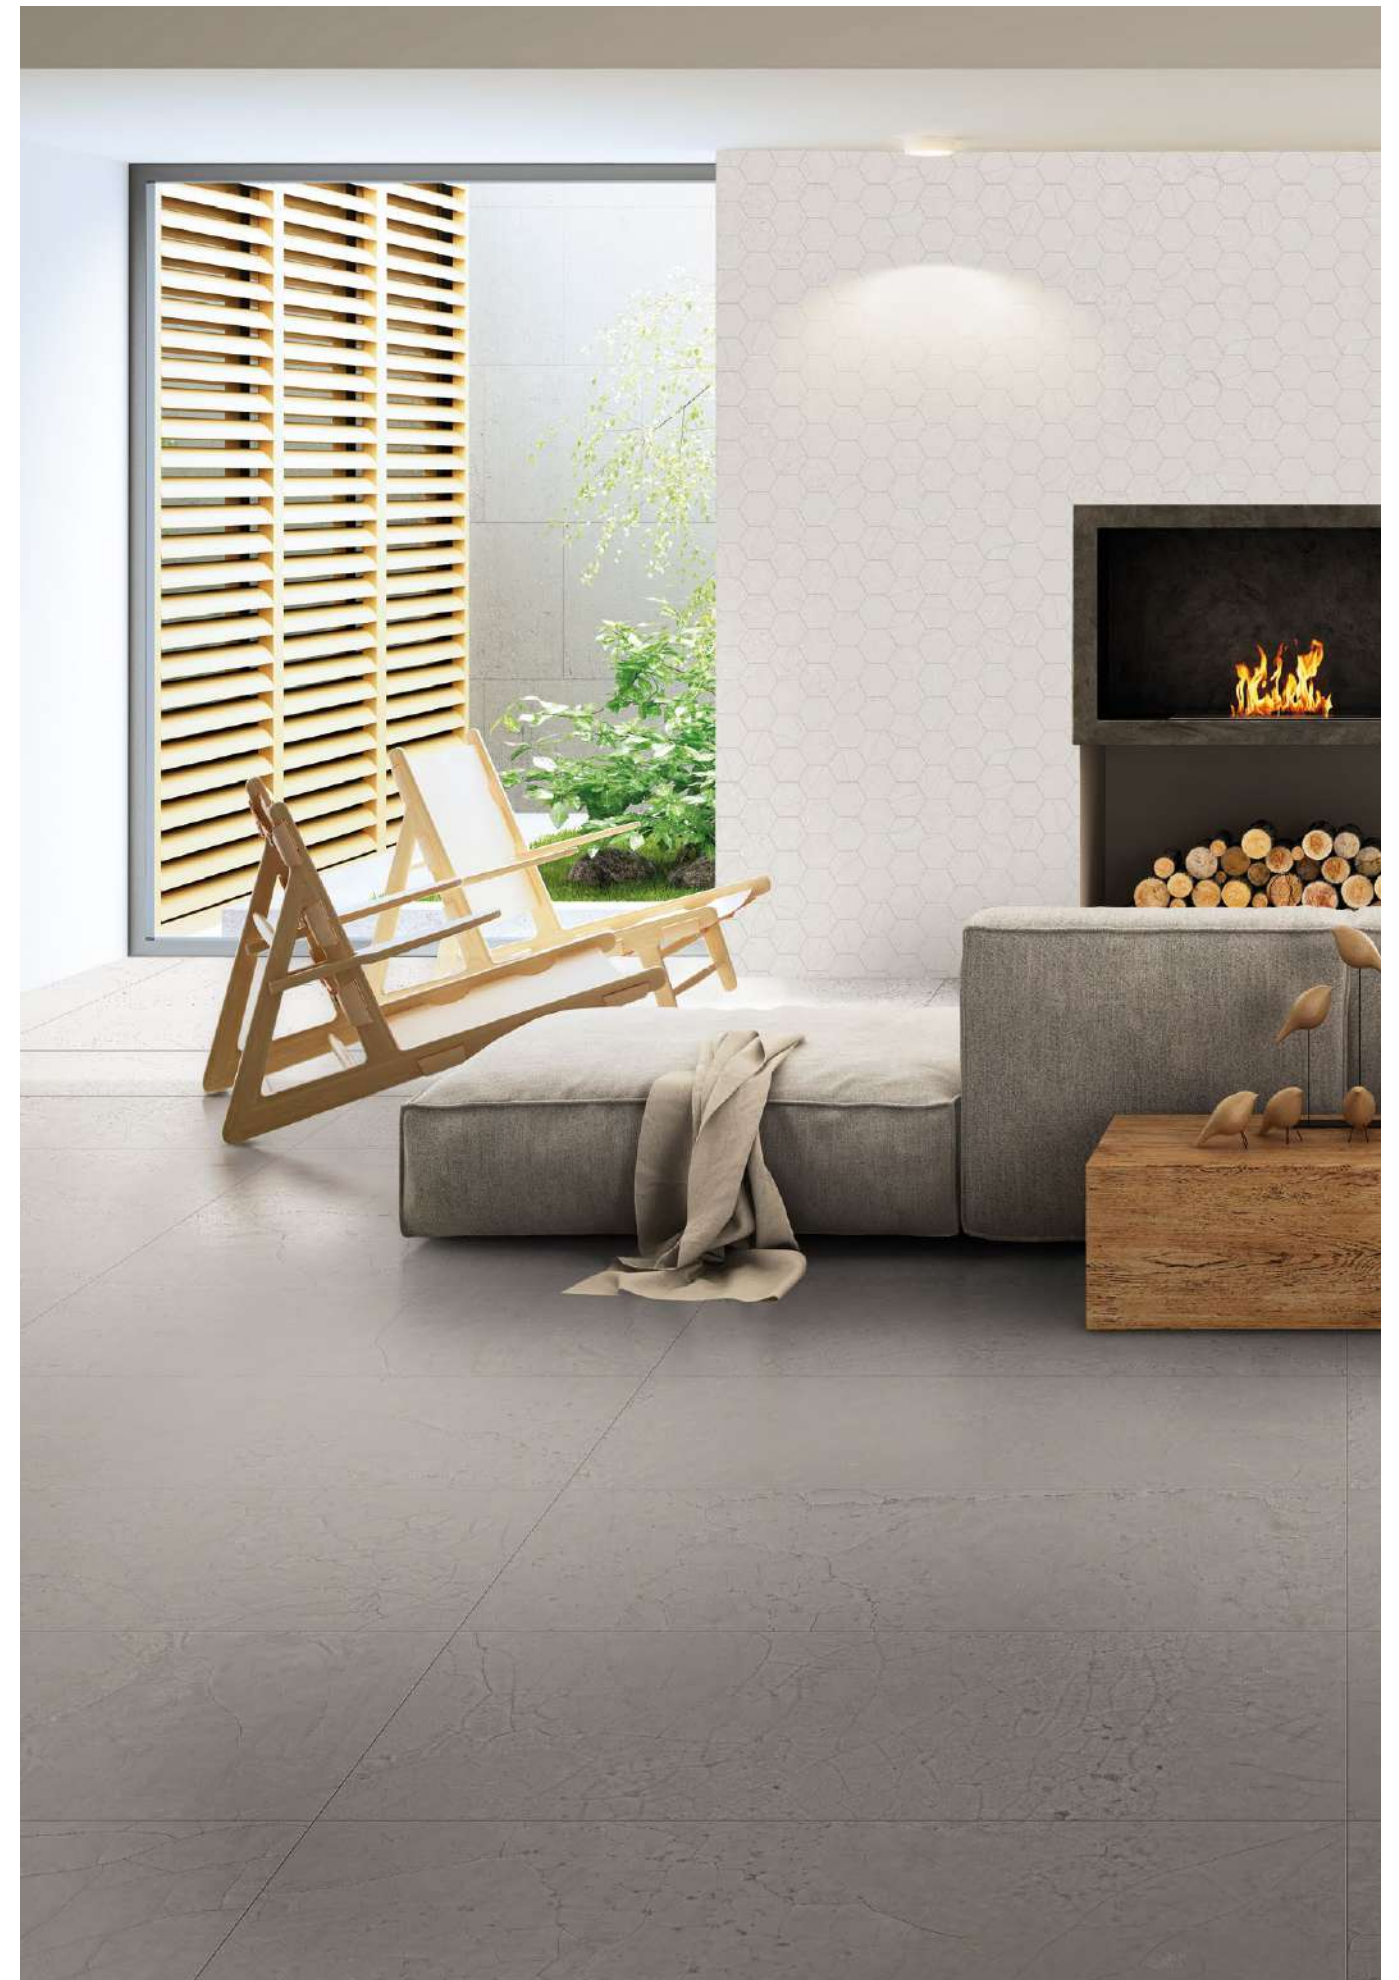

Complementary Pieces | Skirting

Piezas Complementarias | Rodapiés

	Cracked Natural Rodapié 50	G-2071
	7,3x49,75 cm - 2,87"x19,59"	
	Cracked Natural Rodapié 60	G-2071
	7,3x59,55 cm - 2,87"x23,45"	
	Cracked Natural Rodapié 100	G-2115
	7,3x99,55 cm - 2,87"x39,19"	