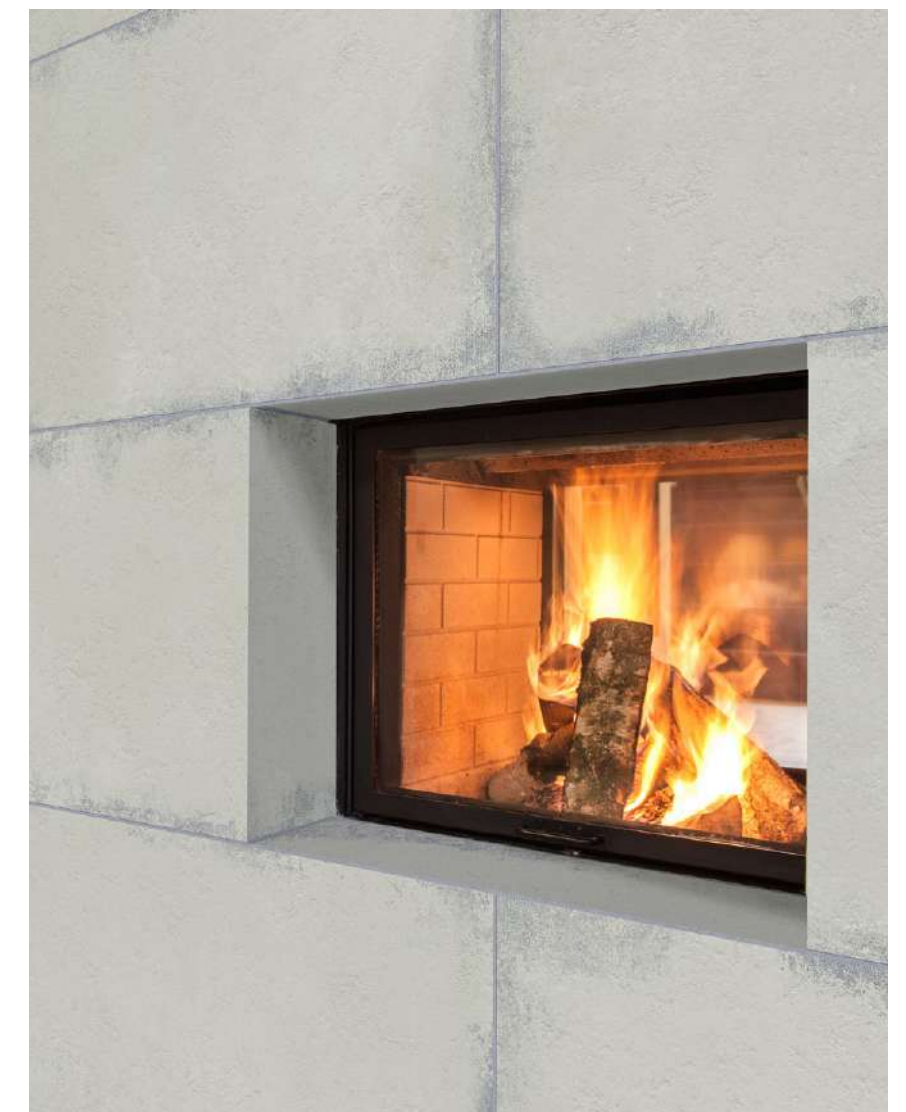

Wall: Fusion Grey Silver Natural 49,75x99,55 cm